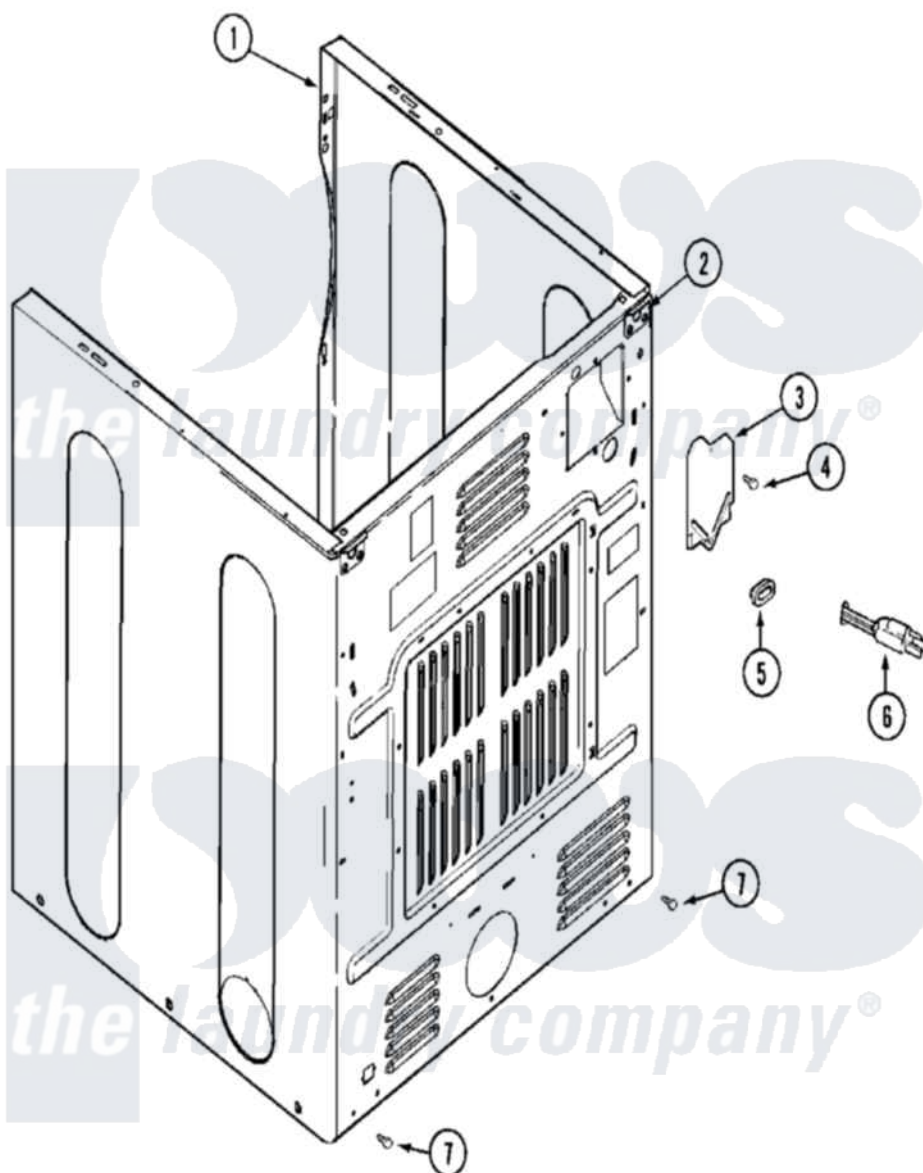

# Maytag MDE16CSAKQ 07 - CABINET-REAR

Maytag Residential Maytag MDE16CSAKQ Dryer Parts Parts Diagram 07 - CABINET-REAR  
 Click on the part number to view part

Item	Original Part Number	Replaced By	Status	Part Description
001	NLA		Not Available	CABINET (ALM)---NA
002	NLA		Not Available	BRACKET, CABINET HINGE
003	<a href="#">33001795</a>			Cover, Terminal Block
004	<a href="#">22001995</a>			Screw Note: Screw, Tumbler Front And Shroud
"	33002137	<a href="#">W10296816</a>		Screw
005	22002532	<a href="#">216183</a>		Grommet, Cord Export
006	NLA		Not Available	CORD, POWER
007	<a href="#">22001995</a>			Screw Note: Screw, Tumbler Front And Shroud