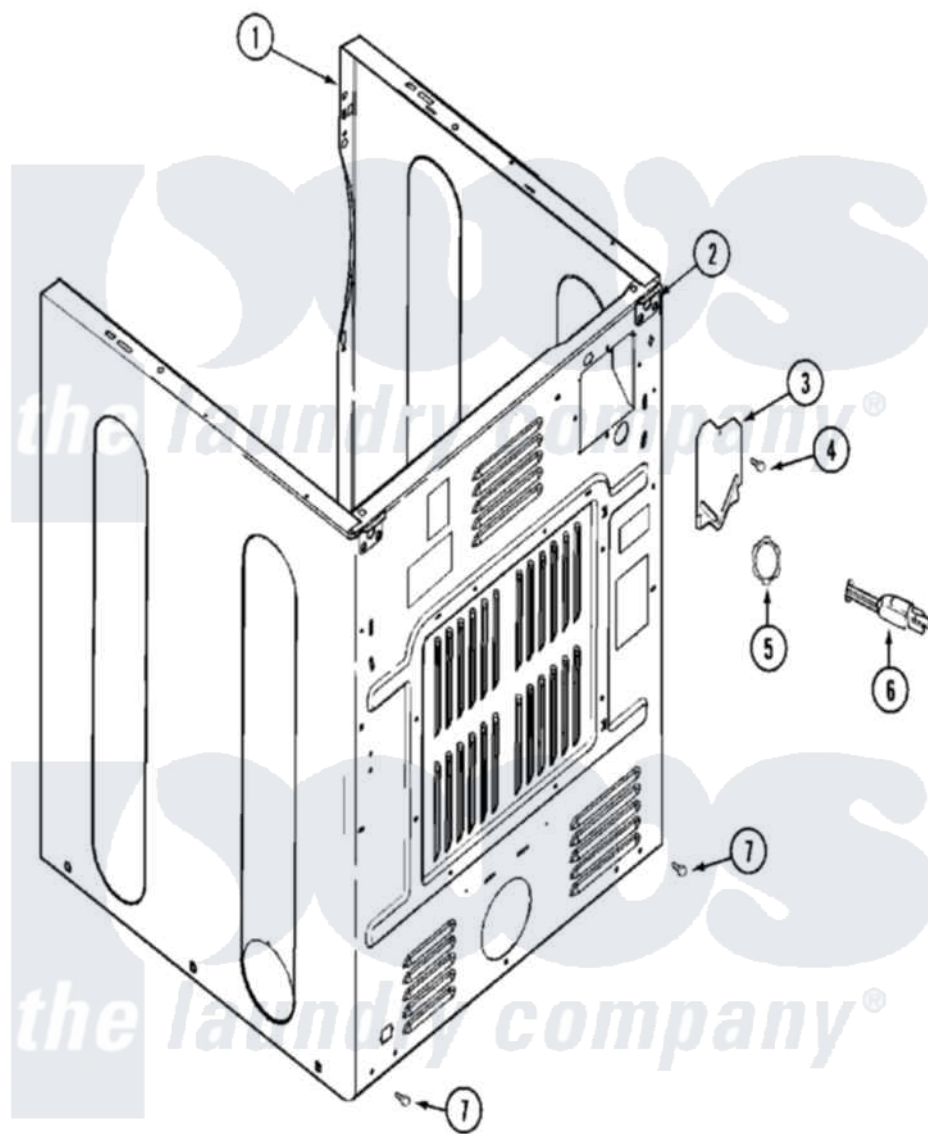

Maytag MDE16CSAYA 04 - CABINET-REAR

Maytag Residential Maytag MDE16CSAYA Dryer Parts Parts Diagram 04 - CABINET-REAR
 Click on the part number to view part

Item	Original Part Number	Replaced By	Status	Part Description
001	NLA		Not Available	CABINET (WHT)
002	22001995			Screw Note: Screw, Tumbler Front And Shroud
"	22003367	22004095		Hinge, Plastic
"	NLA		Not Available	BRACKET, CABINET HINGE
003	33001795			Cover, Terminal Block
004	22001995			Screw Note: Screw, Tumbler Front And Shroud
"	Y912873			Screw, Terminal Block Bracket
005	33001425			Locknut, Eared For Canadian
006	305168	33002916		Power Cord, Canadian 240V
007	22001995			Screw Note: Screw, Tumbler Front And Shroud