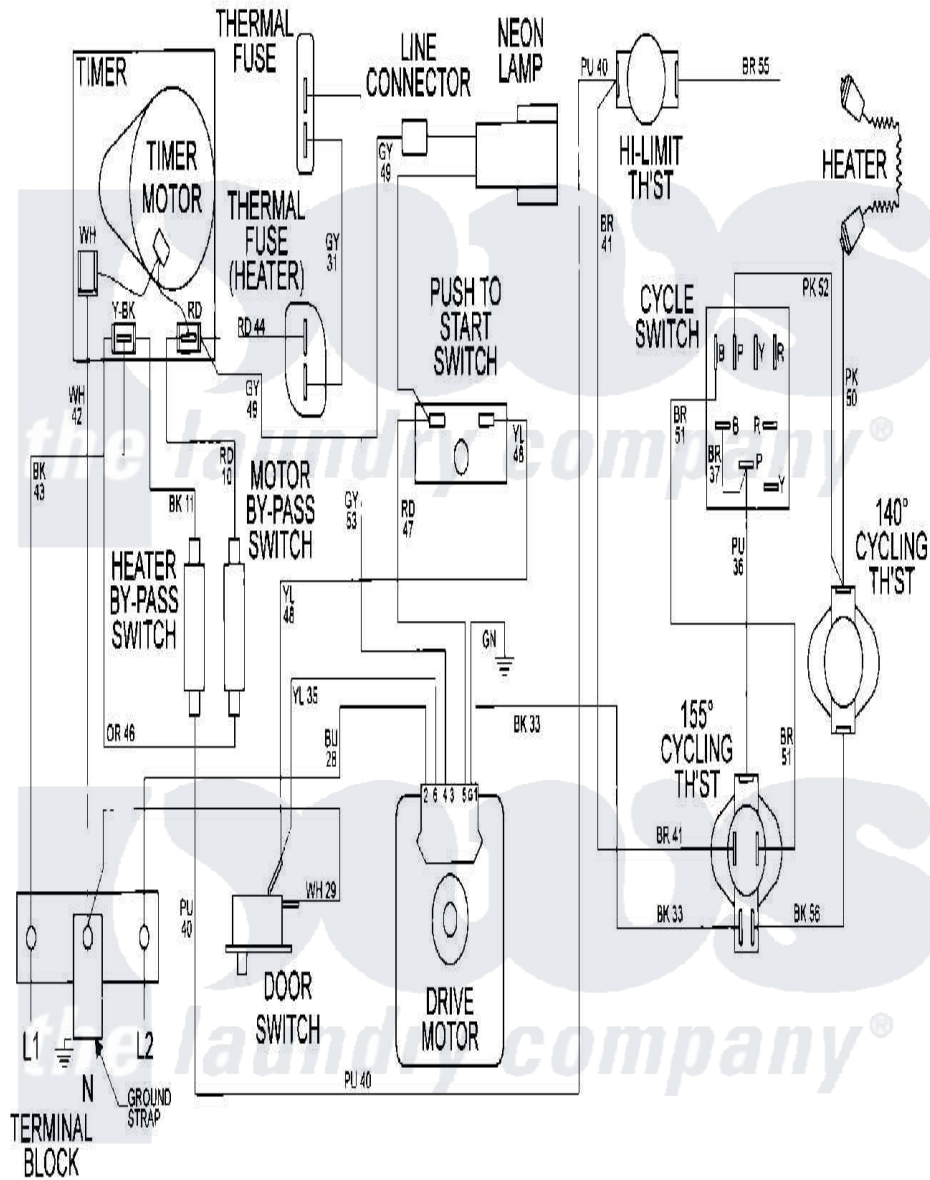

Maytag MDE16CSAYA 09 - WIRING INFORMATION

Maytag Residential Maytag MDE16CSAYA Dryer Parts Parts Diagram 09 - WIRING INFORMATION
 Click on the part number to view part

Item	Original Part Number	Replaced By	Status	Part Description
001	NLA		Not Available	WIRING INFORMATION