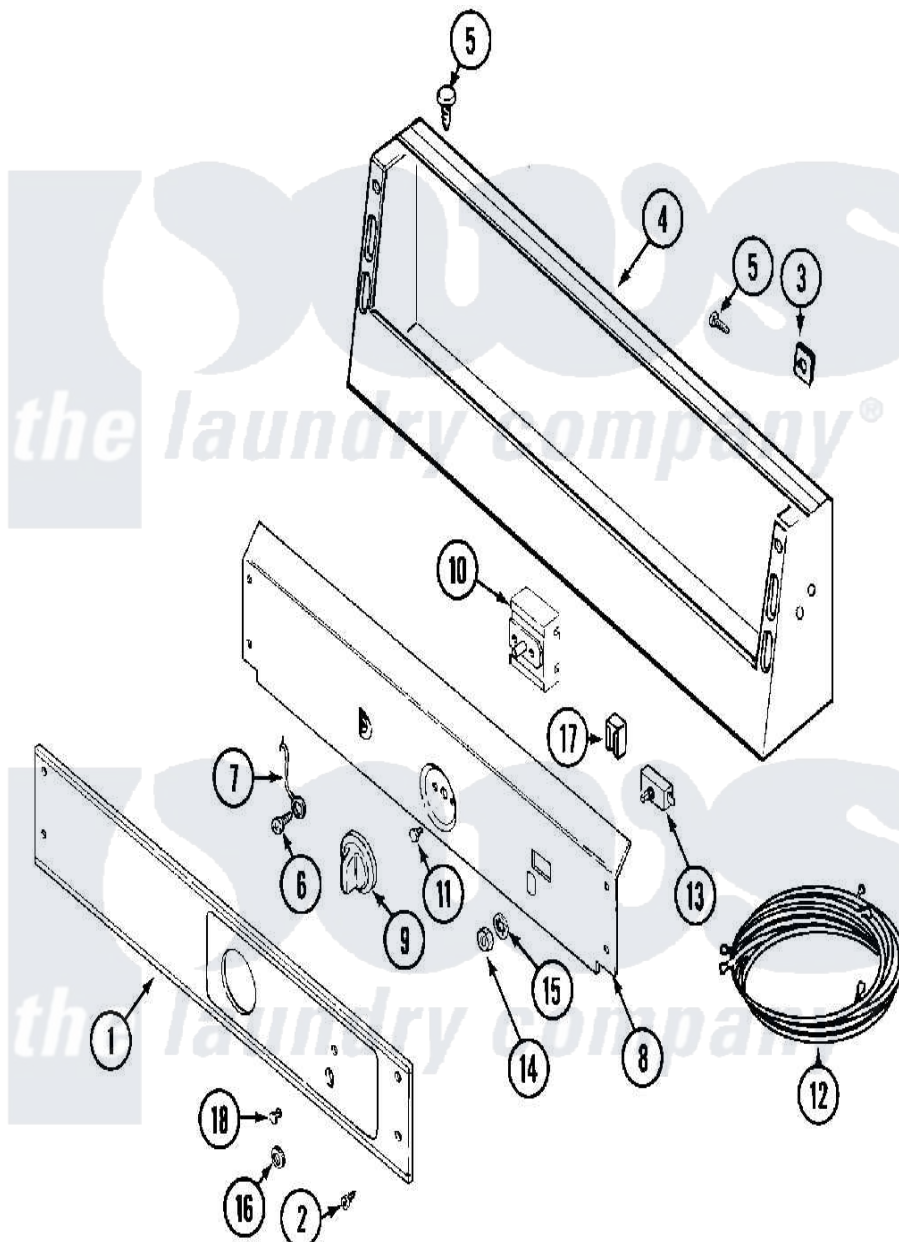

**Maytag MDE16CSAYQ 03 - CONTROL PANEL
(MDE16CSAYQ/MDE16CSAZQ)**

Maytag [Residential Maytag MDE16CSAYQ Dryer Parts](#) Parts Diagram 03 - CONTROL PANEL
(MDE16CSAYQ/MDE16CSAZQ)
Click on the part number to view part

Item	Original Part Number	Replaced By	Status	Part Description
001	NLA		Not Available	PANEL, CONTROL
002	215506			Screw, Control Panel Overlay
003	215506			Screw, Control Panel Overlay
004	22002889			Console
"	22003088			Console
005	212276	W10116760		Screw
006	211252			Screw, Ground Wire
007	205810			Wire, Ground
008	33002432			Bracket, Back
"	33002521			Bracket, Back
009	306938			Knob, Selector Switch
010	307237	W10327105		Switch, Cycle Selection
011	Y313588	488234		Screw 8-32 X 1/4
012	33002240			Wire Harness, Main
013	306940	W10149462		Switch, Push-To-Start

014	Y312706	422617	Nut
015	312751		Lockwasher, Start Switch
016	Y312702		Knurled Nut, Start Switch
017	204075	Not Available	PILOT LAMP (DG MODELS ONLY)
018	215564		Lens, Indicator Light
019	16009021		Manual, Service-No Refund