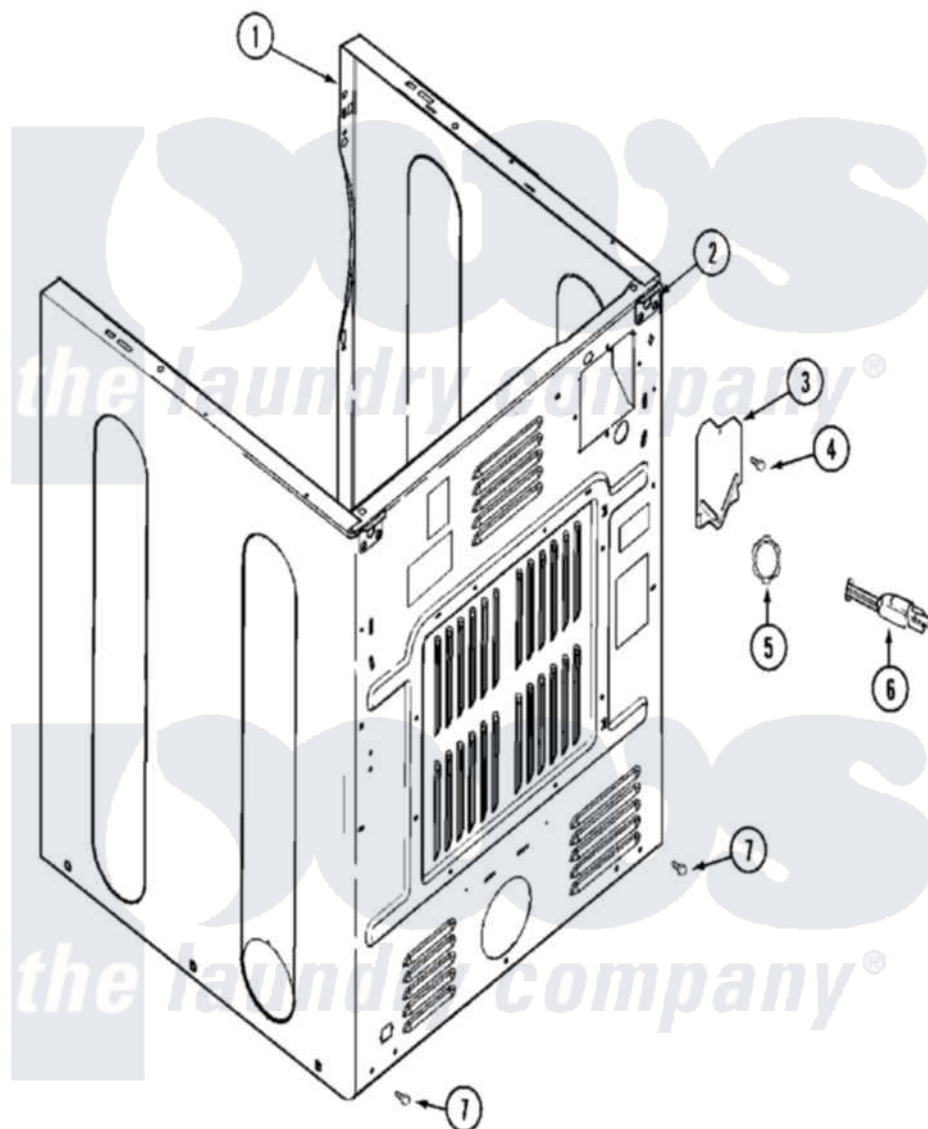

**Maytag MDE16CSAYQ 07 - CABINET-REAR
(MDE16CSAYQ/MDE16CSAZQ)**

Maytag Residential Maytag MDE16CSAYQ Dryer Parts Parts Diagram 07 - CABINET-REAR
(MDE16CSAYQ/MDE16CSAZQ)
Click on the part number to view part

Item	Original Part Number	Replaced By	Status	Part Description
001	NLA		Not Available	CABINET (BSQ)
002	22001995			Screw Note: Screw, Tumbler Front And Shroud
"	22003367	22004095		Hinge, Plastic
"	NLA		Not Available	BRACKET, CABINET HINGE
003	33001795			Cover, Terminal Block
004	22001995			Screw Note: Screw, Tumbler Front And Shroud
005	33001425			Locknut, Eared For Canadian
006	305168	33002916		Power Cord, Canadian 240V
007	22001995			Screw Note: Screw, Tumbler Front And Shroud