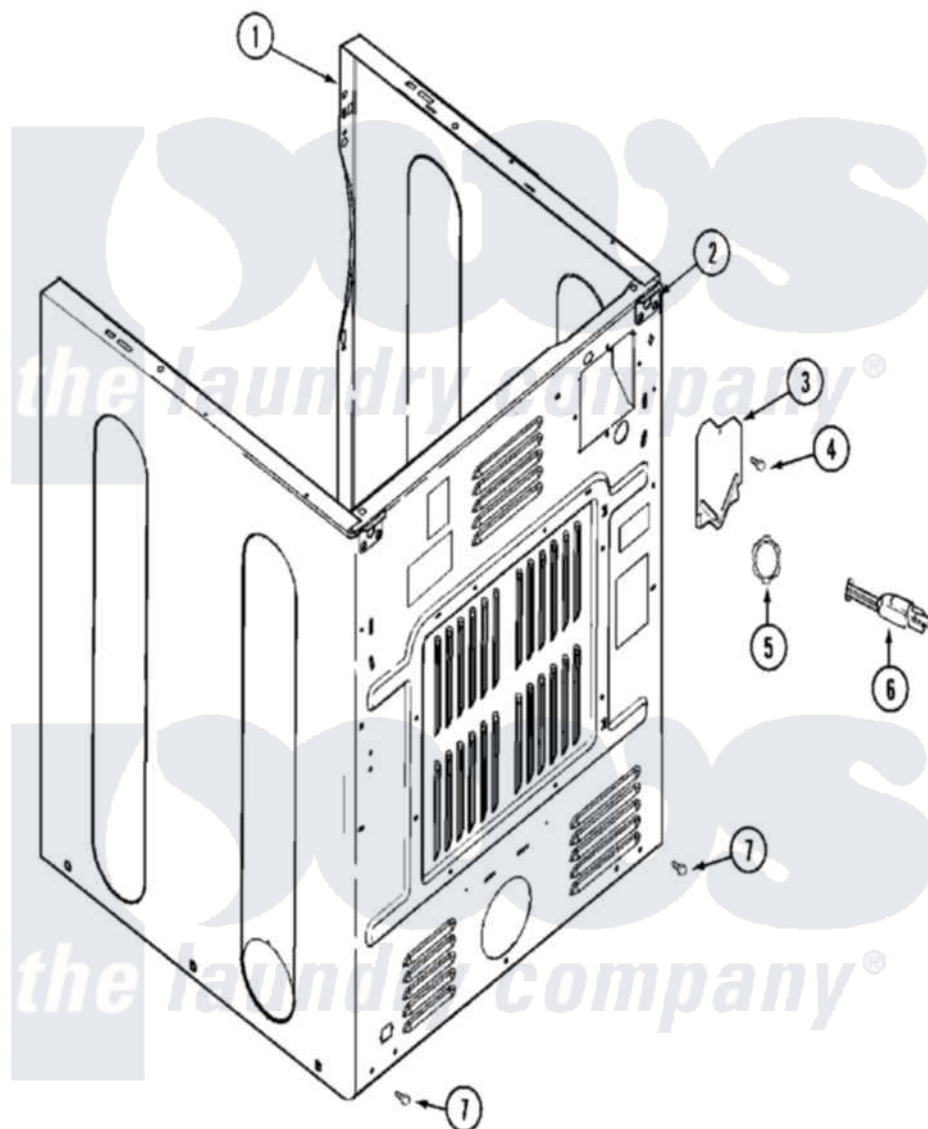

**Maytag MDE16CSAZQ 05 - CABINET-REAR
(MDE16CSAYQ/MDE16CSAZQ)**

Maytag Residential Maytag MDE16CSAZQ Dryer Parts Parts Diagram 05 - CABINET-REAR
(MDE16CSAYQ/MDE16CSAZQ)
Click on the part number to view part

Item	Original Part Number	Replaced By	Status	Part Description
001	NLA		Not Available	CABINET (BSQ)
002	22001995			Screw Note: Screw, Tumbler Front And Shroud
"	22003367	22004095		Hinge, Plastic
"	NLA		Not Available	BRACKET, CABINET HINGE
003	33001795			Cover, Terminal Block
004	22001995			Screw Note: Screw, Tumbler Front And Shroud
005	33001425			Locknut, Eared For Canadian
006	305168	33002916		Power Cord, Canadian 240V
007	22001995			Screw Note: Screw, Tumbler Front And Shroud