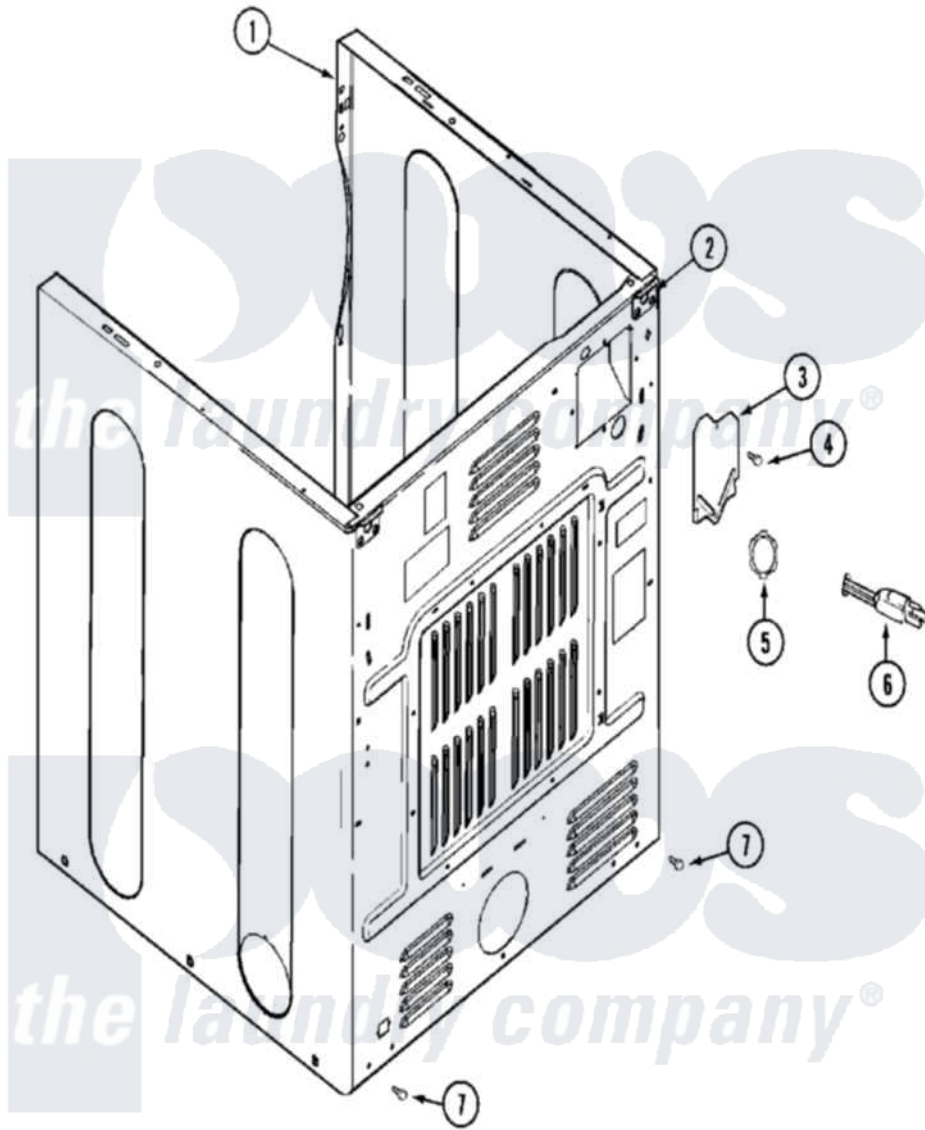

Maytag MDE16CSAZW 02 - CABINET-REAR

Maytag Residential Maytag MDE16CSAZW Dryer Parts Parts Diagram 02 - CABINET-REAR
 Click on the part number to view part

Item	Original Part Number	Replaced By	Status	Part Description
001	NLA		Not Available	CABINET (WHT)
002	22001995			Screw Note: Screw, Tumbler Front And Shroud
"	22003367	22004095		Hinge, Plastic
"	NLA		Not Available	BRACKET, CABINET HINGE
003	33001795			Cover, Terminal Block
004	22001995			Screw Note: Screw, Tumbler Front And Shroud
"	Y912873			Screw, Terminal Block Bracket
005	33001425			Locknut, Eared For Canadian
006	305168	33002916		Power Cord, Canadian 240V
007	22001995			Screw Note: Screw, Tumbler Front And Shroud