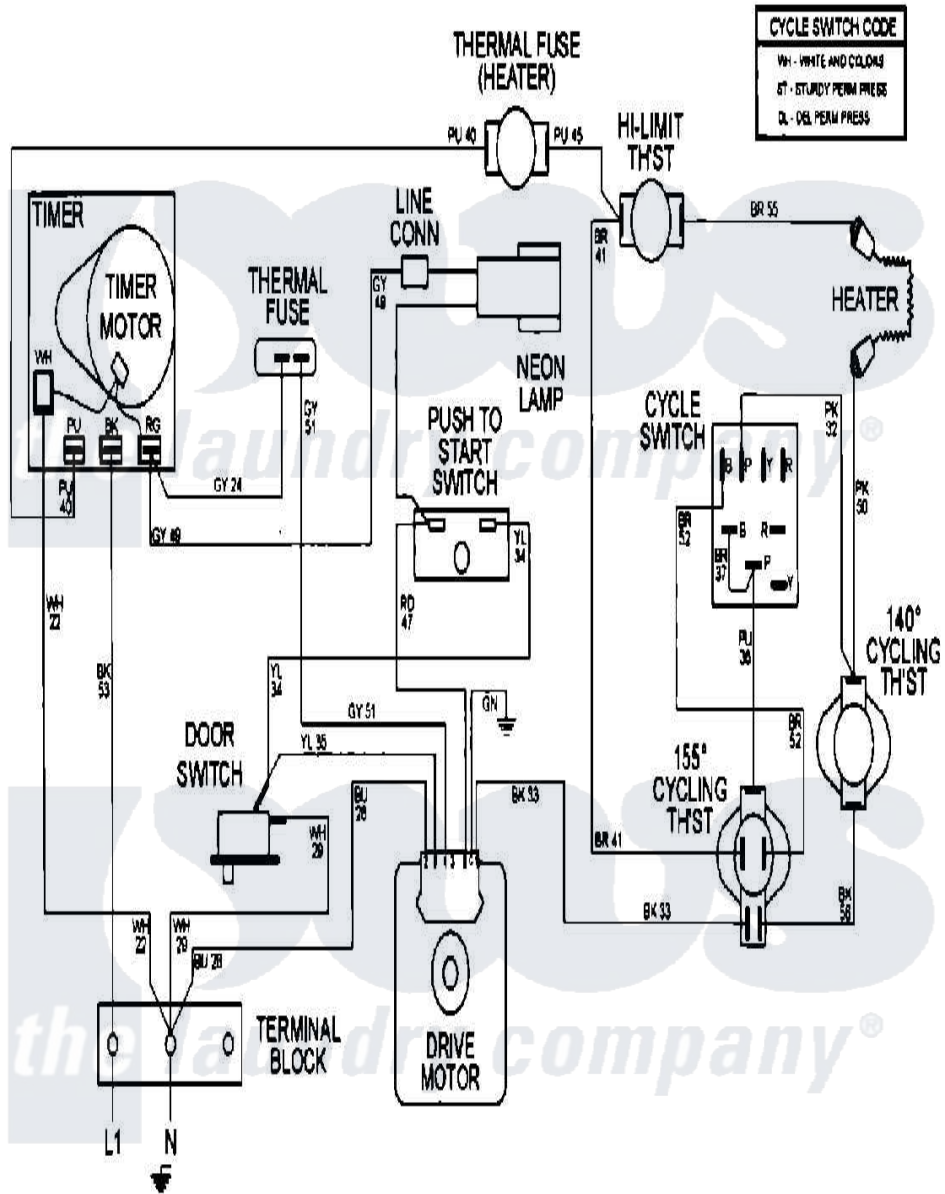

Maytag MDE16MNAGW 07 - WIRING INFORMATION

Maytag Residential Maytag MDE16MNAGW Dryer Parts Parts Diagram 07 - WIRING INFORMATION
 Click on the part number to view part

Item	Original Part Number	Replaced By	Status	Part Description
001	NLA		Not Available	WIRING INFORMATION