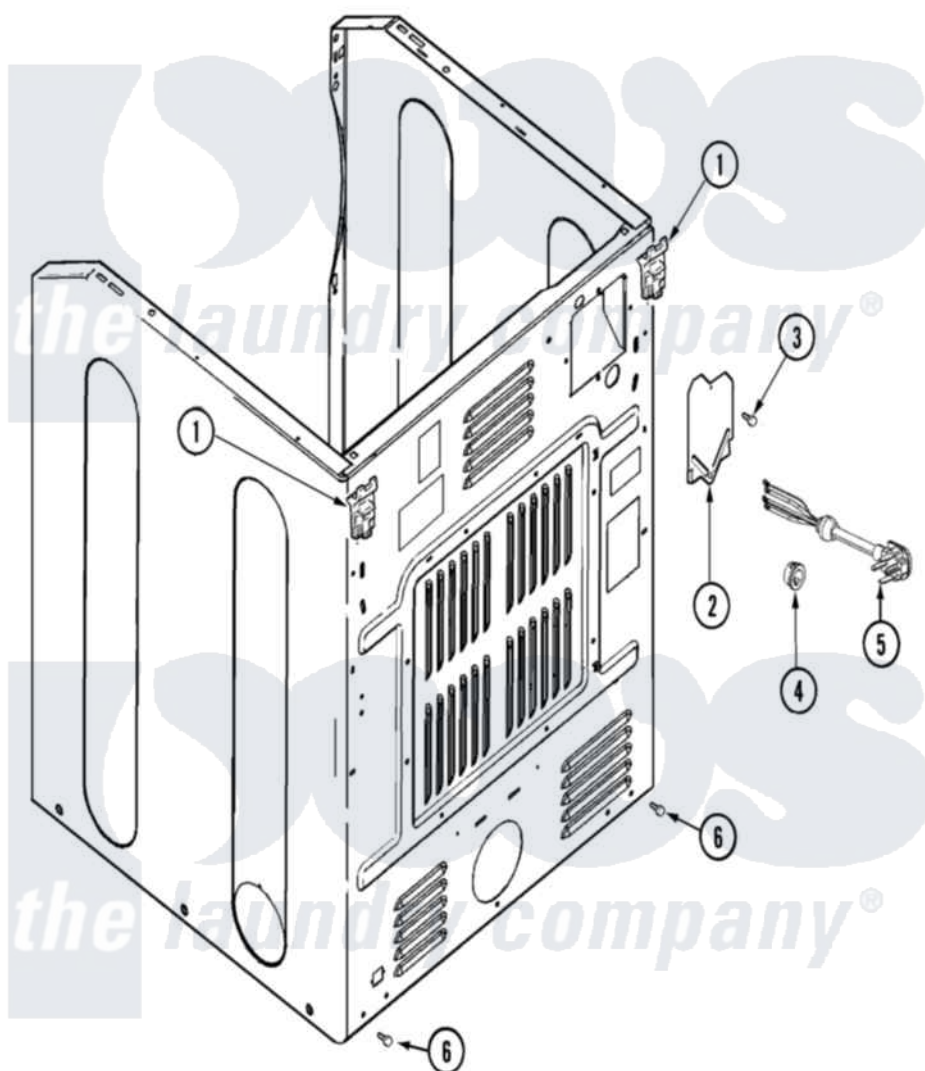

Maytag MDE16MNDZW 04 - CABINET-REAR

Maytag Residential Maytag MDE16MNDZW Dryer Parts Parts Diagram 04 - CABINET-REAR
 Click on the part number to view part

Item	Original Part Number	Replaced By	Status	Part Description
001	22001995			Screw Note: Screw, Tumbler Front And Shroud
"	22004095			Hinge, Plastic
002	33001795			Cover, Terminal Block
003	22001995			Screw Note: Screw, Tumbler Front And Shroud
004	33001425			Locknut, Eared For Canadian
005	22004502			Clamp, Power Cord
"	33002258			Clamp, Power Cord
"	33002260			Nut, Power Cord Clamp
"	33002916			Power Cord, Canadian 240V
006	22001995			Screw Note: Screw, Tumbler Front And Shroud