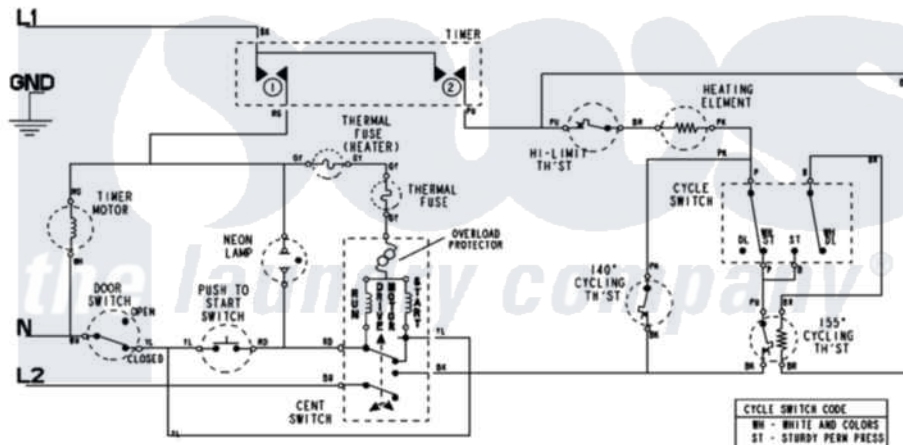

Maytag MDE16MNDZW 07 - WIRING INFORMATION

TIMER INFORMATION		
CAM NO.	CIRCUIT	FUNCTION
1	BK-RG	MOTOR
2	BK-PU	HEATER

ELECTRICAL SCHEMATIC

ELECTRICAL WIRING DIAGRAM

[Maytag Residential Maytag MDE16MNDZW Dryer Parts](#) Parts Diagram 07 - WIRING INFORMATION

[Click on the part number to view part](#)

Item	Original Part Number	Replaced By	Status	Part Description
001	NLA		Not Available	WIRING INFORMATION