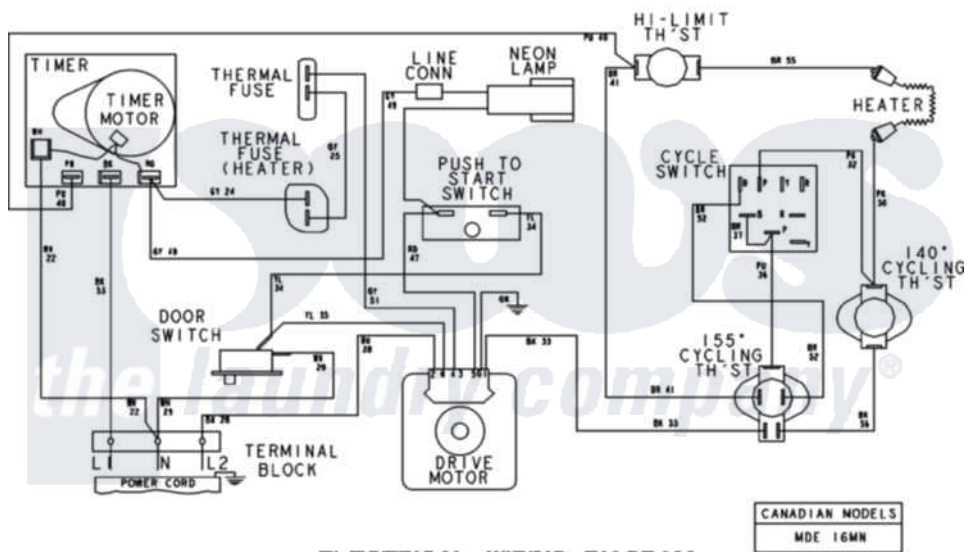

Maytag MDE16MNDZW 07 - WIRING INFORMATION

TIMER INFORMATION		
CAM NO.	CIRCUIT	FUNCTION
1	BK-RG	MOTOR
2	BK-PU	HEATER

ELECTRICAL SCHEMATIC

ELECTRICAL WIRING DIAGRAM

[Maytag Residential Maytag MDE16MNDZW Dryer Parts](#) Parts Diagram 07 - WIRING INFORMATION

[Click on the part number to view part](#)

Item	Original Part Number	Replaced By	Status	Part Description
001	NLA		Not Available	WIRING INFORMATION