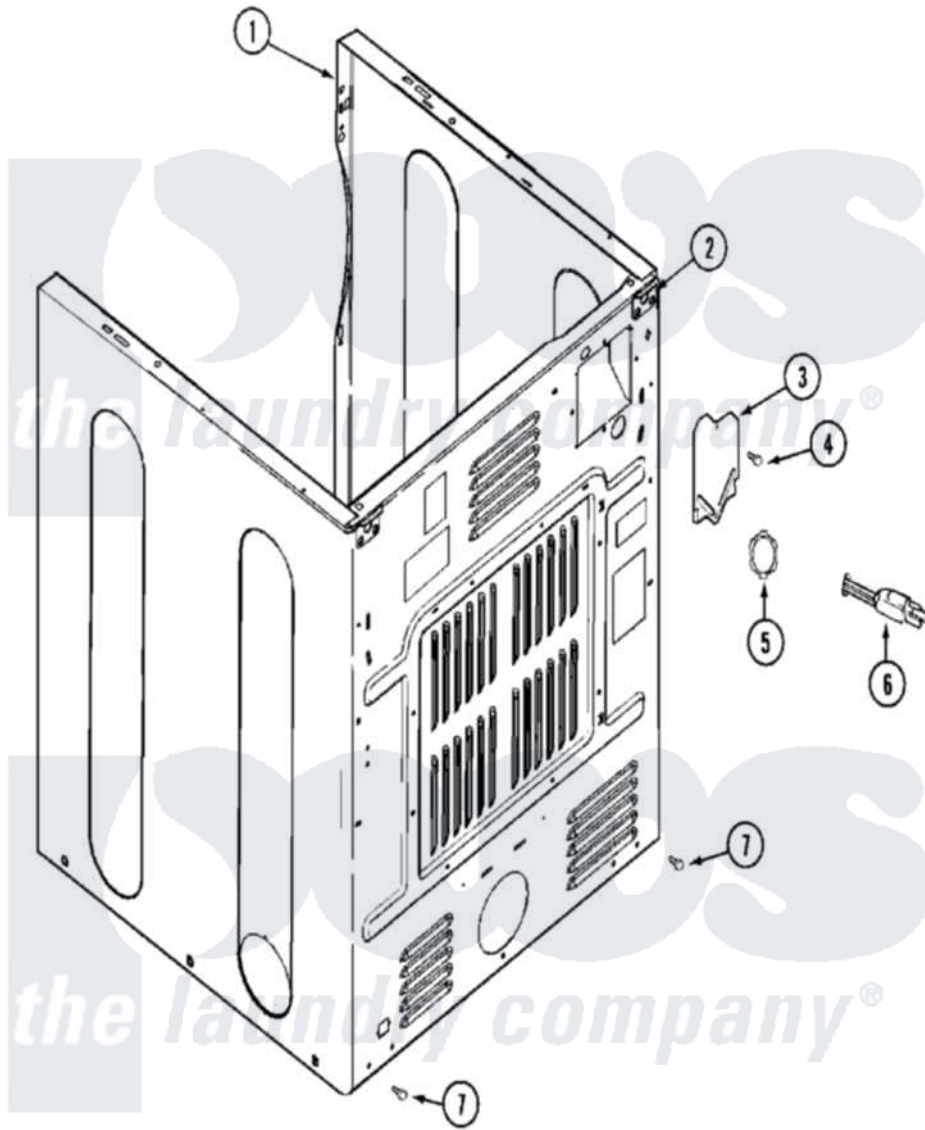

# Maytag MDE16PDAUW 05 - CABINET-REAR

Maytag Residential Maytag MDE16PDAUW Dryer Parts Parts Diagram 05 - CABINET-REAR  
 Click on the part number to view part

Item	Original Part Number	Replaced By	Status	Part Description
001	NLA		Not Available	CABINET (WHT)
002	<a href="#">22001995</a>			Screw Note: Screw, Tumbler Front And Shroud
"	22003367	<a href="#">22004095</a>		Hinge, Plastic
"	NLA		Not Available	BRACKET, CABINET HINGE
003	<a href="#">33001795</a>			Cover, Terminal Block
004	<a href="#">22001995</a>			Screw Note: Screw, Tumbler Front And Shroud
"	<a href="#">Y912873</a>			Screw, Terminal Block Bracket
005	<a href="#">33001425</a>			Locknut, Eared For Canadian
006	305168	<a href="#">33002916</a>		Power Cord, Canadian 240V
007	<a href="#">22001995</a>			Screw Note: Screw, Tumbler Front And Shroud