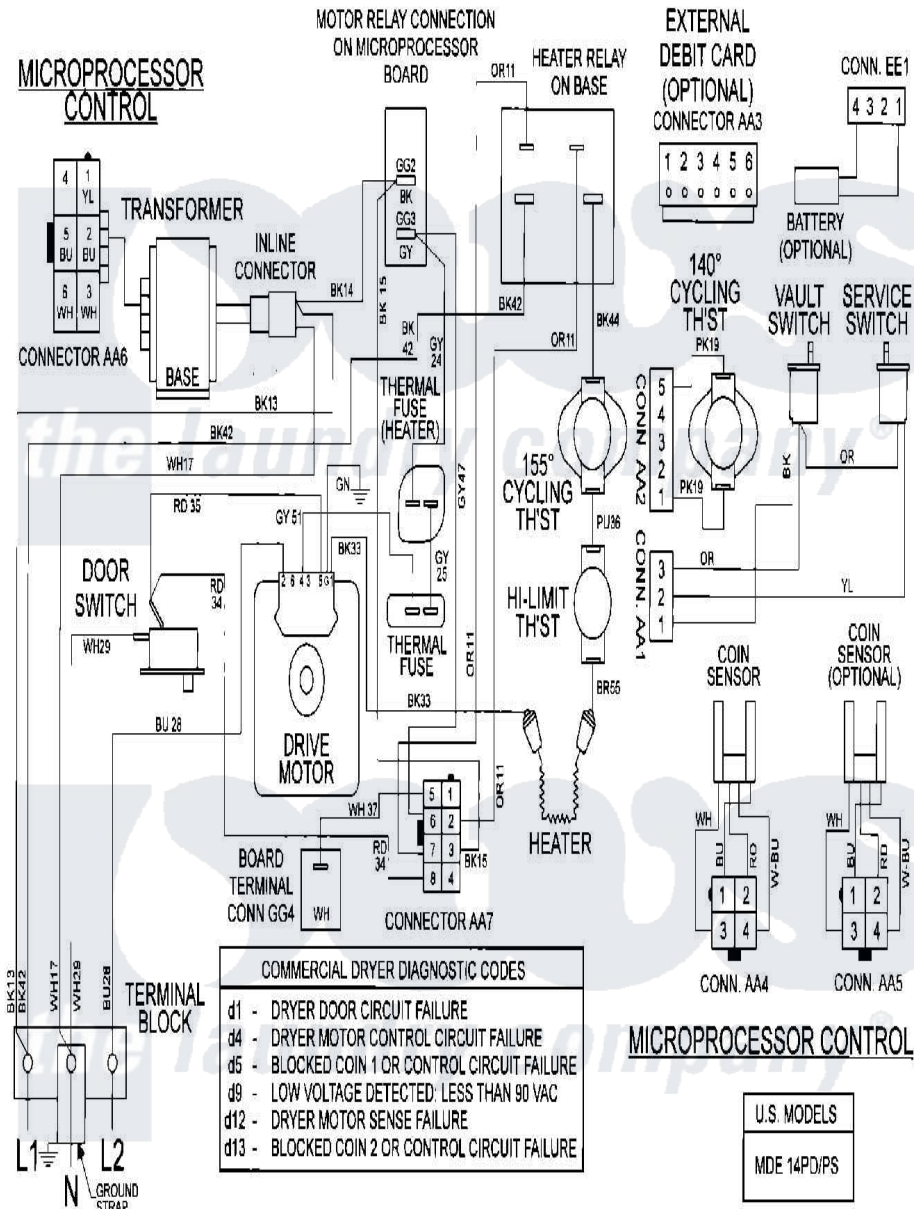

Maytag MDE16PDAUW 08 - WIRING INFORMATION

Maytag Residential Maytag MDE16PDAUW Dryer Parts Parts Diagram 08 - WIRING INFORMATION
 Click on the part number to view part

Item	Original Part Number	Replaced By	Status	Part Description
001	NLA		Not Available	WIRING INFORMATION