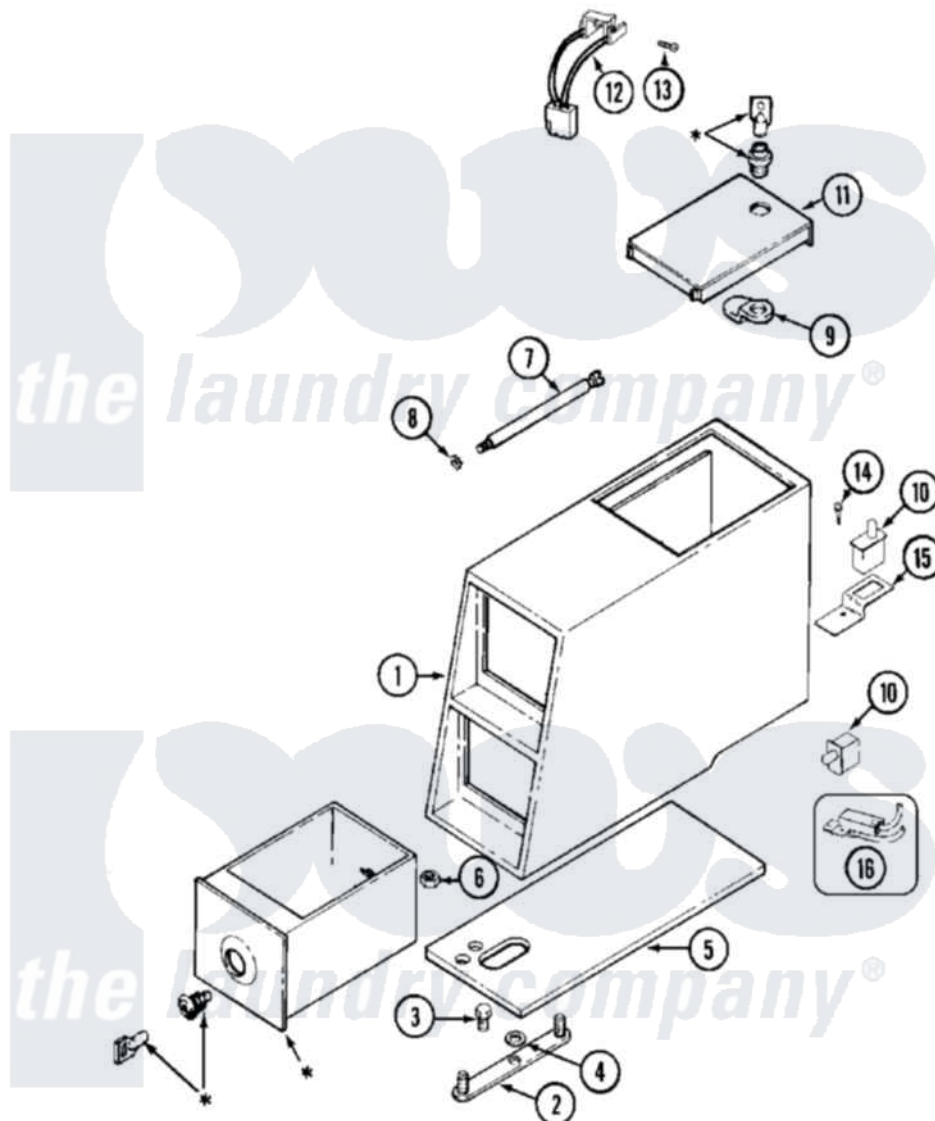

Maytag MDE16PDDGW 02 - CONTROL CENTER

* CONTACT YOUR COMMERCIAL LAUNDRY DISTRIBUTOR

Maytag [Residential Maytag MDE16PDDGW Dryer Parts](#) Parts Diagram 02 - CONTROL CENTER

[Click on the part number to view part](#)

Item	Original Part Number	Replaced By	Status	Part Description
001	22001069			Screw, Vault To Control Cover
"	22002480			Vault, Coin PD Coin Drop Supplied By Dist.
002	22001810		Not Available	STRAP, MOUNTING
003	22002925	3370225		Screw
004	910309			Washer, Mounting Strap
005	22002072			Gasket, Control Center
006	Y052740	62739		Nut, Lock
007	213035			Bolt, Locking
008	910181			Lockwasher, Terminal Block
009	22003348			Cam, Locking
010	22002536			Switch, Sensor
011	22003679			Timer Access Door Assembly
012	22001965			Optic Switch Assembly
013	314665			Screw, Switch Assembly
014	212276	W10116760		Screw
015	22001404			Bracket, Service Switch