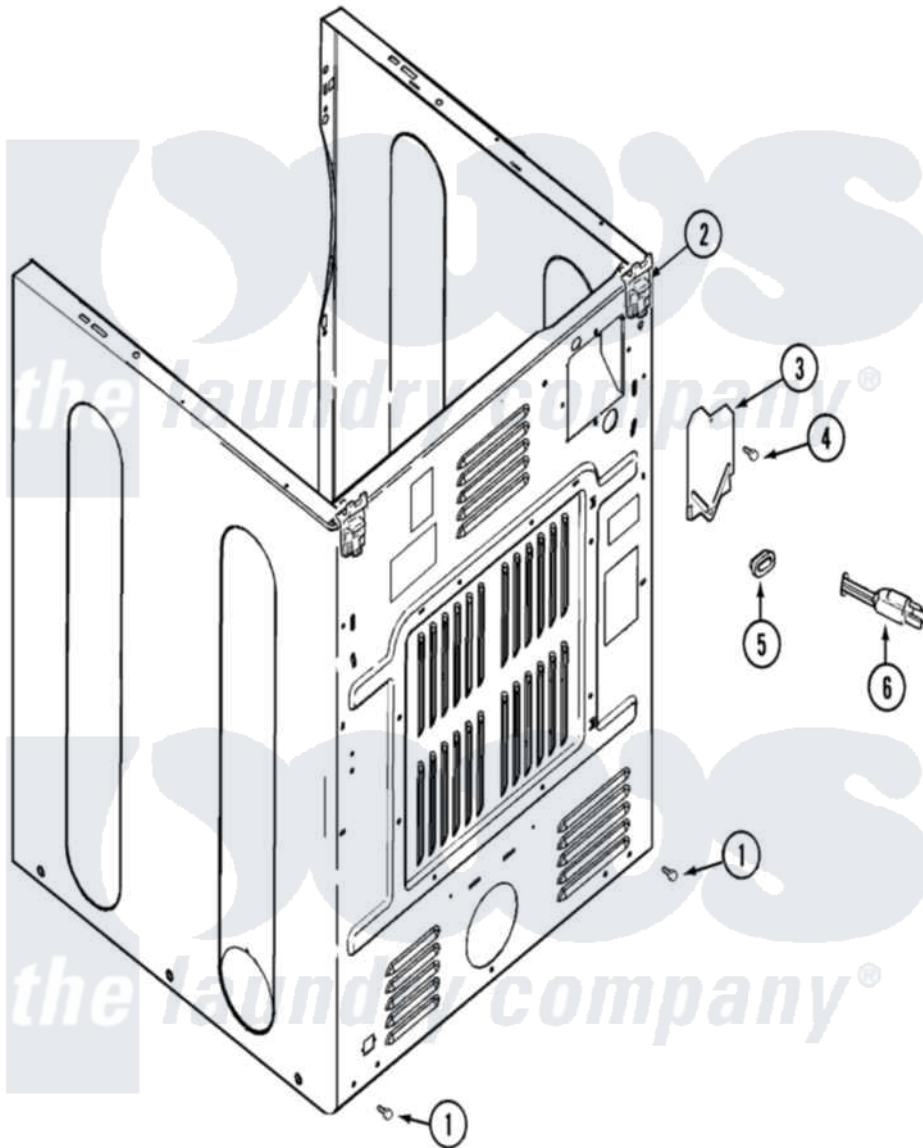

Maytag MDE16PDDGW 05 - CABINET-REAR

Maytag Residential Maytag MDE16PDDGW Dryer Parts Parts Diagram 05 - CABINET-REAR
 Click on the part number to view part

Item	Original Part Number	Replaced By	Status	Part Description
001	22001995			Screw Note: Screw, Tumbler Front And Shroud
002	22001995			Screw Note: Screw, Tumbler Front And Shroud
"	22004095			Hinge, Plastic
003	33001795			Cover, Terminal Block
004	22001995			Screw Note: Screw, Tumbler Front And Shroud
005	216183			Grommet, Cord Export
"	33002157			Grommet
006	22003540			Cord, Power
"	22003705		Not Available	ADAPTER, CORD EXPORT
"	22004502			Clamp, Power Cord
"	33002258			Clamp, Power Cord
"	33002260			Nut, Power Cord Clamp