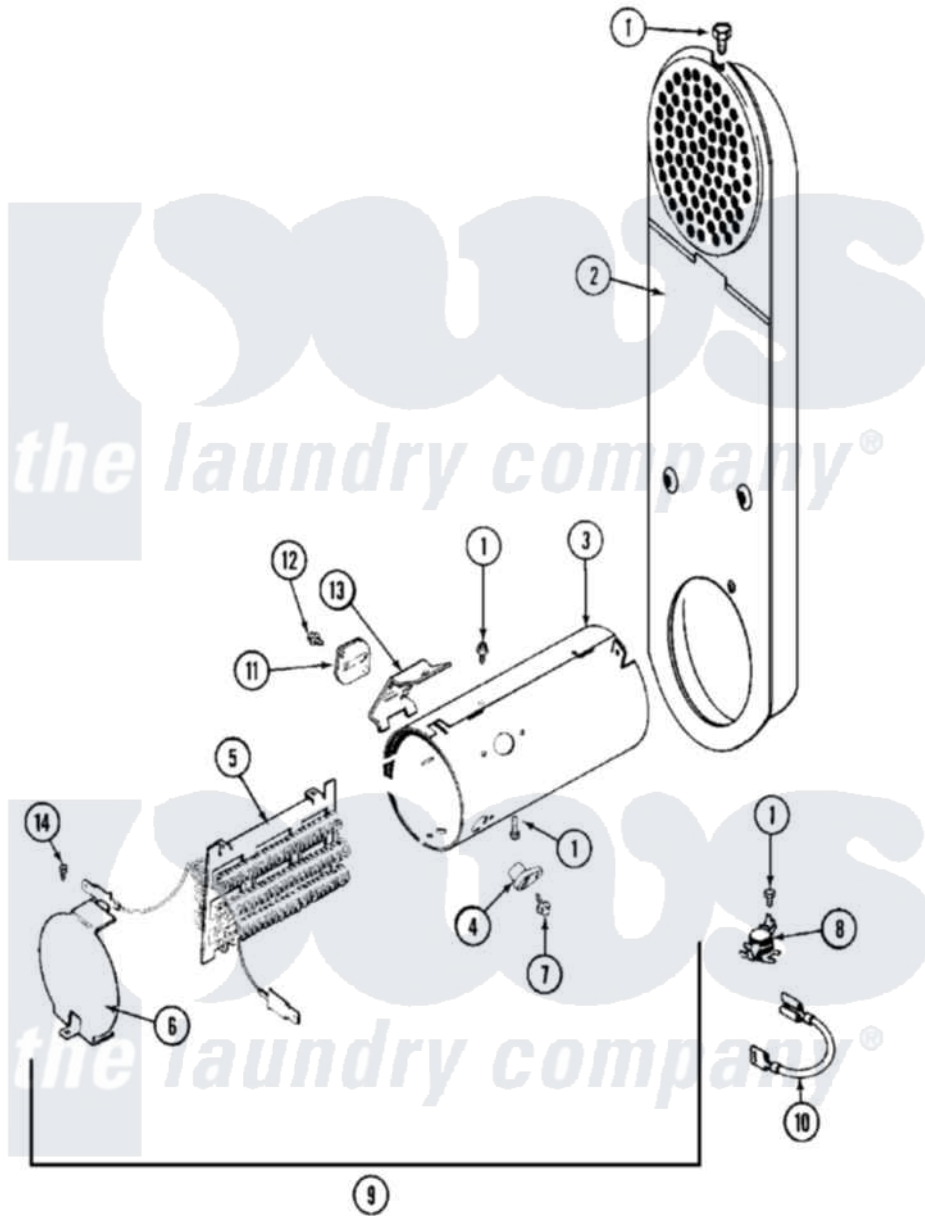

# Maytag MDE16PDDGW 07 - HEATER

Maytag Residential Maytag MDE16PDDGW Dryer Parts Diagram 07 - HEATER  
 Click on the part number to view part

Item	Original Part Number	Replaced By	Status	Part Description
001	211294	<a href="#">90767</a>		Screw, 8A X 3/8 HeX Washer Head Tapping
002	33001803	<a href="#">33003038</a>		Assembly, Inlet Duct-Elec
"	<a href="#">33003038</a>			Assembly, Inlet Duct-Elec
003	<a href="#">314995</a>			Enclosure, Heater
004	<a href="#">314998</a>			Insulator, Terminal
005	307186	<a href="#">Y308615</a>		Heater Sub-Assembly
006	<a href="#">314999</a>			Shield, Radiant
007	NLA		Not Available	SCREW, TERMINAL INSULATOR
008	<a href="#">303396</a>			Thermostat, Hi-Limit
009	<a href="#">33002159</a>			Heater Assembly 240
010	<a href="#">Y307173</a>			Wire, Jumper
011	<a href="#">33002261</a>			Fuse, Thermal
012	NLA		Not Available	SCREW
013	<a href="#">315346</a>			Bracket, Thermal Fuse
014	22001996	<a href="#">3370225</a>		Screw