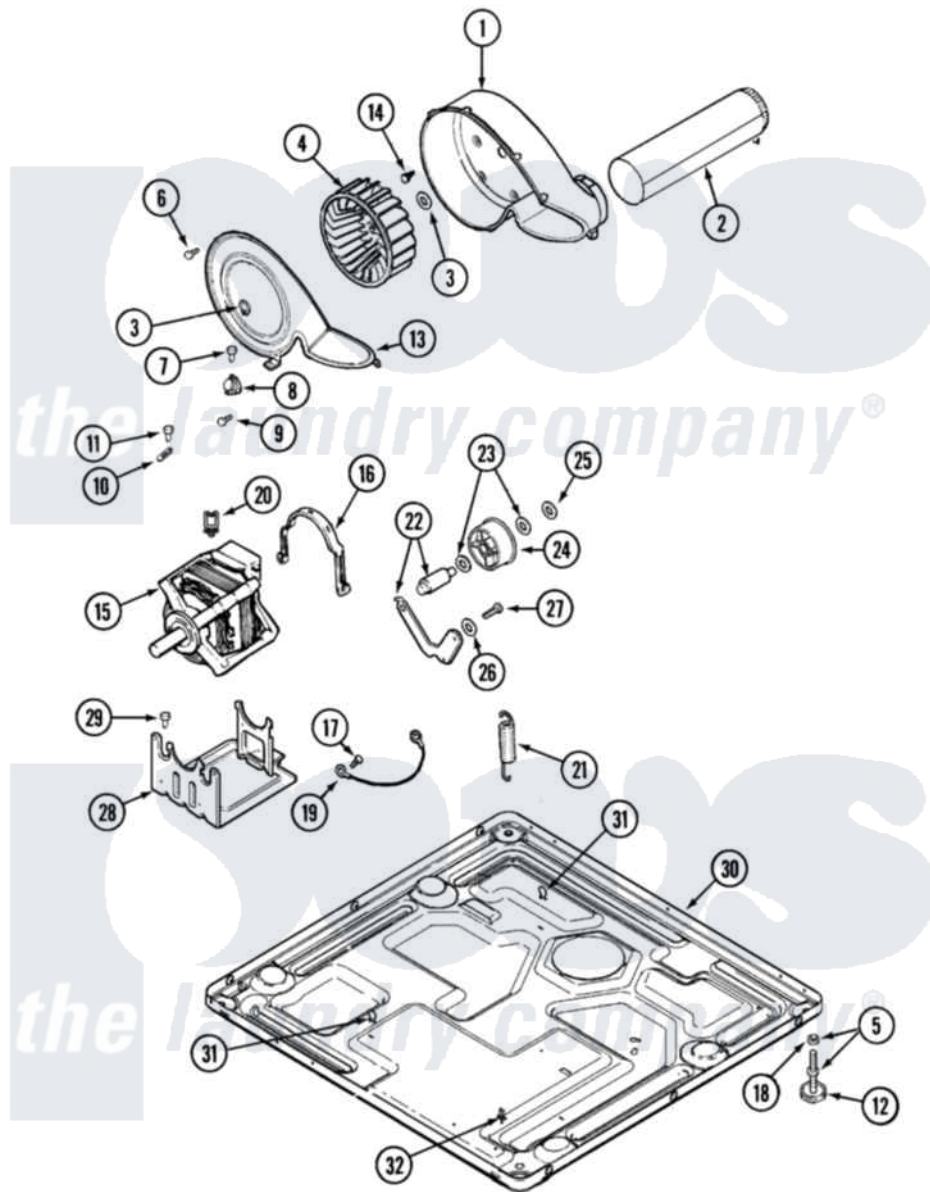

Maytag MDE16PDDGW 08 - MOTOR DRIVE & BASE

Maytag Residential Maytag MDE16PDDGW Dryer Parts Parts Diagram 08 - MOTOR DRIVE & BASE
 Click on the part number to view part

Item	Original Part Number	Replaced By	Status	Part Description
001	33001789			Housing, Blower
002	22001995			Screw Note: Screw, Tumbler Front And Shroud
"	33001800			Duct Assembly, Exhaust
003	410233	9703438		Ring-Retrn
004	33001790			Wheel, Blower
005	Y305086			Adjustable Leg And Nut
006	33001855	33002917		Screw, No.10-16
007	Y313561			Screw---NA
008	303392			Thermostat, Cycling
"	Y303391	33303391		Thermostat, Cycling
009	22001996	3370225		Screw
010	33001762			Fuse, Thermal
011	NLA		Not Available	SCREW, THERMAL CUT-OFF
012	Y314137			Foot, Rubber
013	33001837			Cover, Thermostat
"	33002711			Cover, Blower Housing

014	314818	1163839	Screw
015	33002796	W10197708	Motor-Drve
016	33002221	Y015825	Clip, Motor To Motor Support
017	910343	488234	Screw 8-32 X 1/4
018	Y052740	62739	Nut, Lock
019	901220		Ground Wire
020	Y310376		Clip, Door Switch Harness
021	33002460	33002459	Assembly, Spring And Plug
"	33002461		Plug For Spring
022	33001840	6-3705180	Idler Arm
023	Y312527		Washer, Idler Shaft
024	33001783	6-3700340	BearIng- I
025	312958	354987	Ring, Retaining
026	33002218		Grommet, Idler Arm
027	Y014874		Screw, Idler Arm And Sleeve
028	33002817		Motor Support, Offset
029	Y313561		Screw----NA
030	33001821		Transformer
"	33001948		Transformer Lower
"	NLA	Not Available	BASE, (LWR)----NA
031	410490		Spring, Retainer Wire Harness
032	315471	22003298	Retainer, Wire