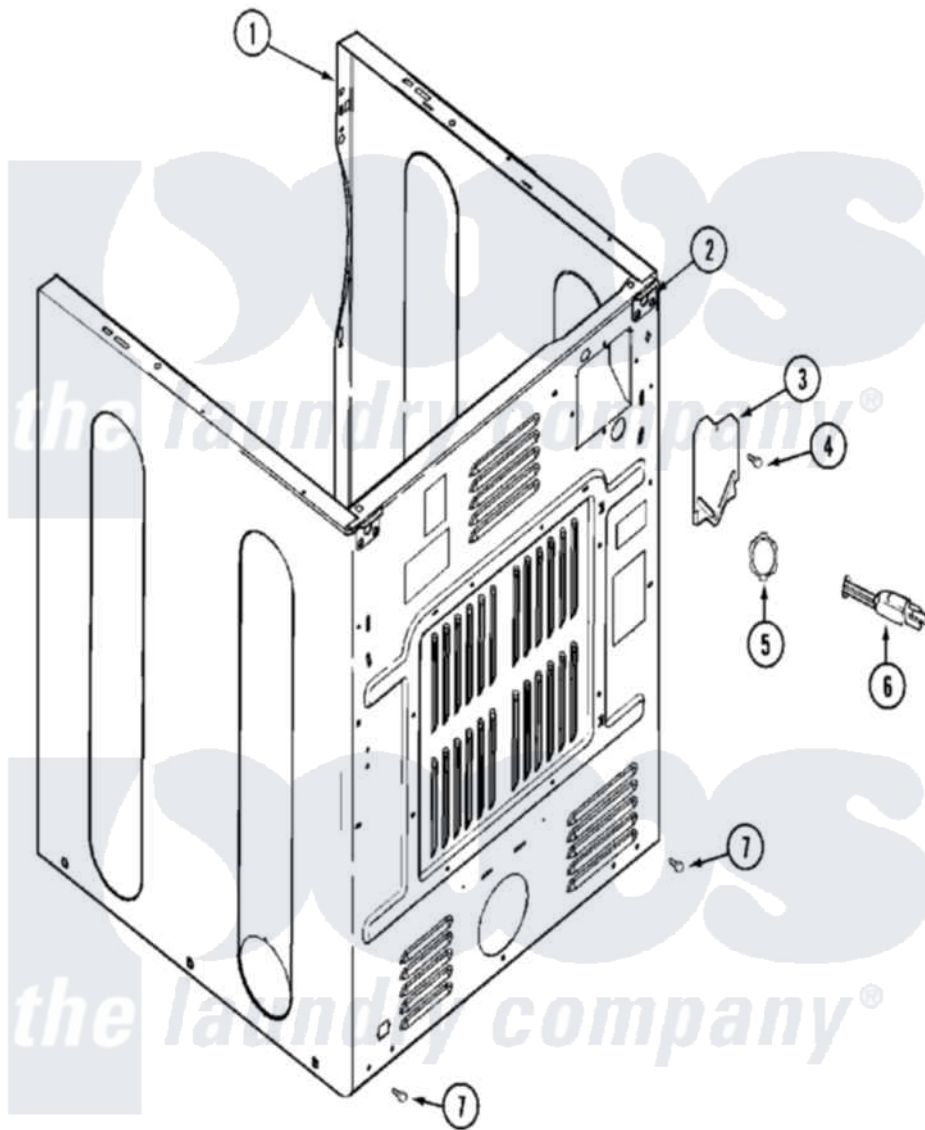

# Maytag MDE16PRAGW 04 - CABINET-REAR

Maytag Residential Maytag MDE16PRAGW Dryer Parts Parts Diagram 04 - CABINET-REAR  
 Click on the part number to view part

Item	Original Part Number	Replaced By	Status	Part Description
001	NLA		Not Available	CABINET (WHT)
002	<a href="#">22001995</a>			Screw Note: Screw, Tumbler Front And Shroud
"	22003367	<a href="#">22004095</a>		Hinge, Plastic
"	NLA		Not Available	BRACKET, CABINET HINGE
003	<a href="#">33001795</a>			Cover, Terminal Block
004	<a href="#">22001995</a>			Screw Note: Screw, Tumbler Front And Shroud
"	<a href="#">Y912873</a>			Screw, Terminal Block Bracket
005	<a href="#">33001425</a>			Locknut, Eared For Canadian
006	208784	<a href="#">22003062</a>		Cord, Power
"	305168	<a href="#">33002916</a>		Power Cord, Canadian 240V
007	<a href="#">22001995</a>			Screw Note: Screw, Tumbler Front And Shroud
008	<a href="#">211881</a>			Grommet, Cord Part Not Used-Gas Models Only