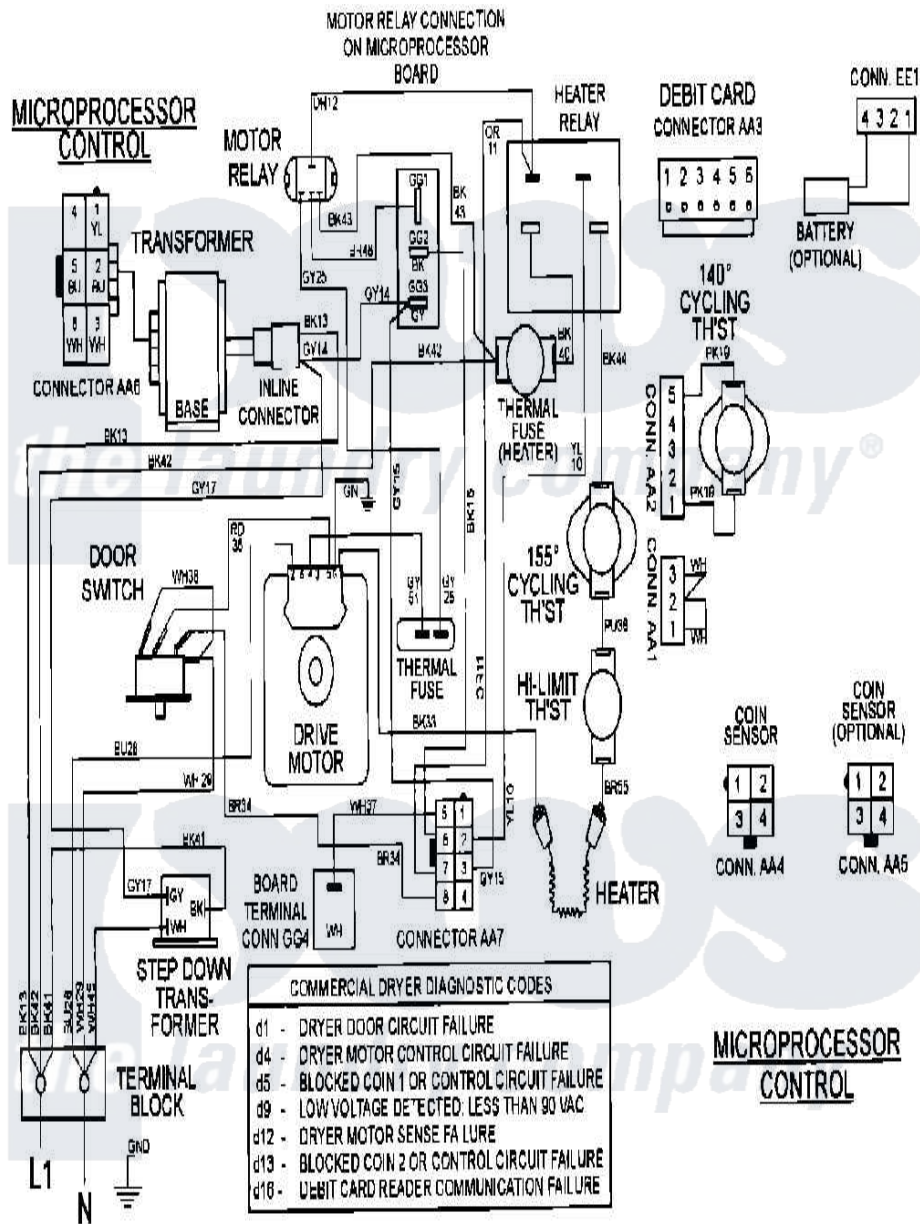

Maytag MDE16PRAGW 07 - WIRING INFORMATION

Maytag Residential Maytag MDE16PRAGW Dryer Parts Parts Diagram 07 - WIRING INFORMATION
 Click on the part number to view part

Item	Original Part Number	Replaced By	Status	Part Description
001	NLA		Not Available	WIRING INFORMATION