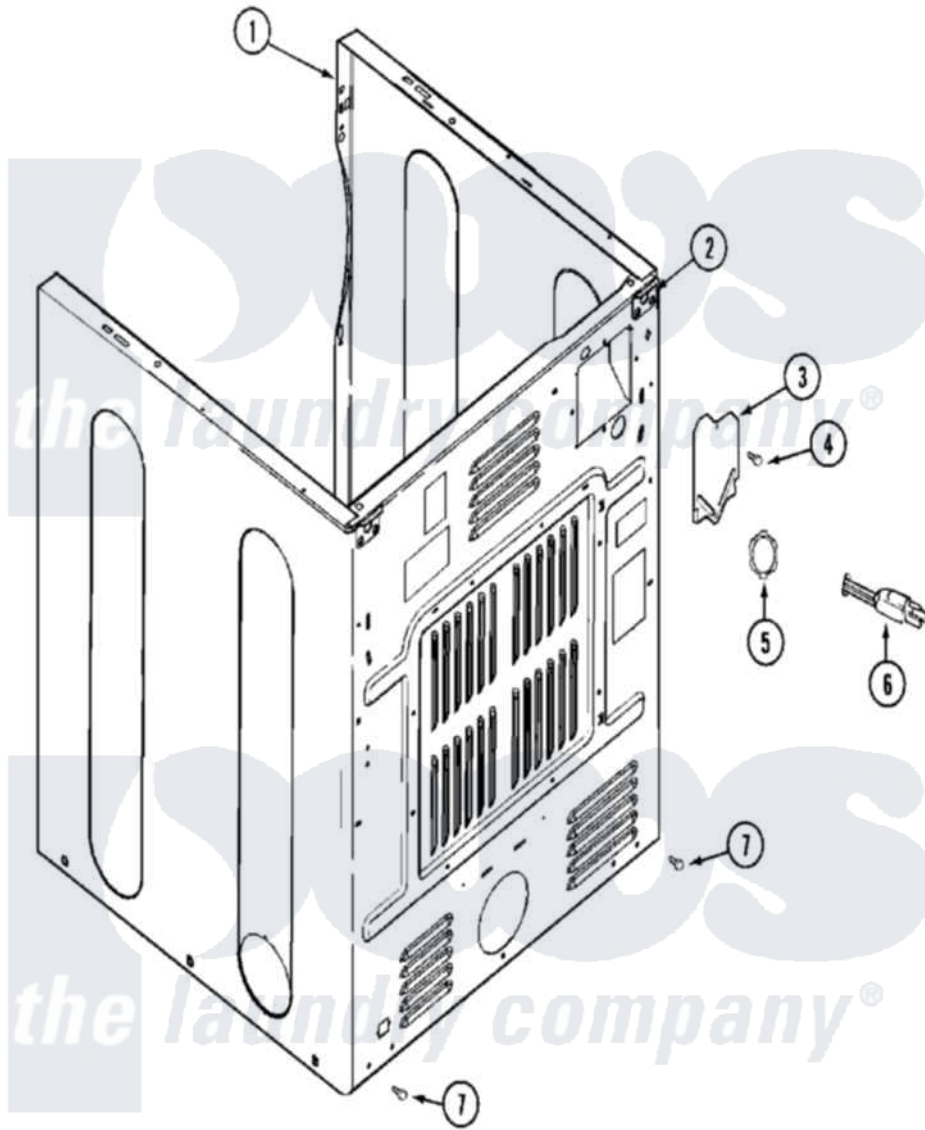

# Maytag MDE16PRAZW 04 - CABINET-REAR

Maytag Residential Maytag MDE16PRAZW Dryer Parts Parts Diagram 04 - CABINET-REAR  
 Click on the part number to view part

Item	Original Part Number	Replaced By	Status	Part Description
001	NLA		Not Available	CABINET (WHT)
002	<a href="#">22001995</a>			Screw Note: Screw, Tumbler Front And Shroud
"	22003367	<a href="#">22004095</a>		Hinge, Plastic
"	NLA		Not Available	BRACKET, CABINET HINGE
003	<a href="#">33001795</a>			Cover, Terminal Block
004	<a href="#">22001995</a>			Screw Note: Screw, Tumbler Front And Shroud
"	<a href="#">Y912873</a>			Screw, Terminal Block Bracket
005	<a href="#">33001425</a>			Locknut, Eared For Canadian
006	208784	<a href="#">22003062</a>		Cord, Power
"	305168	<a href="#">33002916</a>		Power Cord, Canadian 240V
007	<a href="#">22001995</a>			Screw Note: Screw, Tumbler Front And Shroud
008	<a href="#">211881</a>			Grommet, Cord Part Not Used-Gas Models Only