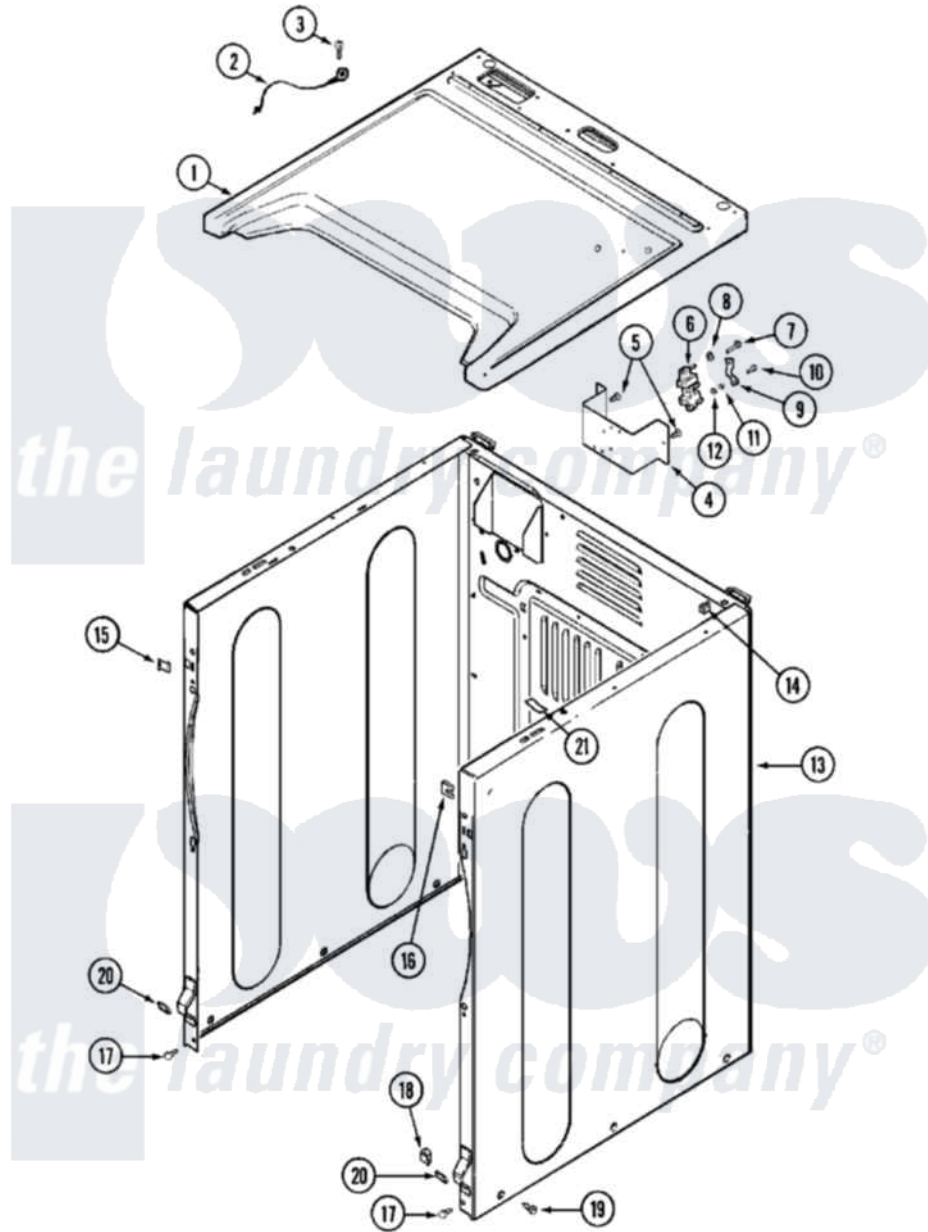

# Maytag MDE16PSAZW 03 - CABINET-FRONT

Maytag [Residential Maytag MDE16PSAZW Dryer Parts](#) Parts Diagram 03 - CABINET-FRONT  
 Click on the part number to view part

Item	Original Part Number	Replaced By	Status	Part Description
001	<a href="#">33001949</a>			Cover, Top
"	<a href="#">33002633</a>			Cover, Top
002	<a href="#">22001959</a>			Wire, Ground
003	210186	<a href="#">3370225</a>		Screw
004	NLA		Not Available	BRACKET, TERMINAL BLOCK---NA
005	<a href="#">22001995</a>			Screw Note: Screw, Tumbler Front And Shroud
006	<a href="#">33001244</a>			Block, Terminal
007	Y312209	<a href="#">W10001200</a>		Screw
008	<a href="#">Y311270</a>			Washer, Terminal Block
009	<a href="#">Y312184</a>			Strap, Grounding
010	NLA		Not Available	SCREW, GROUND STRAP
011	311484	<a href="#">112432</a>		Nut
012	<a href="#">311093</a>			Washer, Terminal Connection
013	NLA		Not Available	CABINET (WHT)
014	310933	<a href="#">33002194</a>		Nut, Speed

015	<a href="#">22002049</a>		Clip Note: Clip, Front Panel
016	213280	<a href="#">204439</a>	Screw And Fstner Assembly
017	<a href="#">22001995</a>		Screw Note: Screw, Tumbler Front And Shroud
018	<a href="#">22003298</a>		Retainer, Wire
019	<a href="#">213007</a>		Xfor Cabinet See Cabinet, Back
"	22003409	<a href="#">213007</a>	Xfor Cabinet See Cabinet, Back
020	<a href="#">22002239</a>		Clip, Front Panel
021	<a href="#">33001836</a>		Strap, Top Cover Support
022	<a href="#">Y310376</a>		Clip, Door Switch Harness