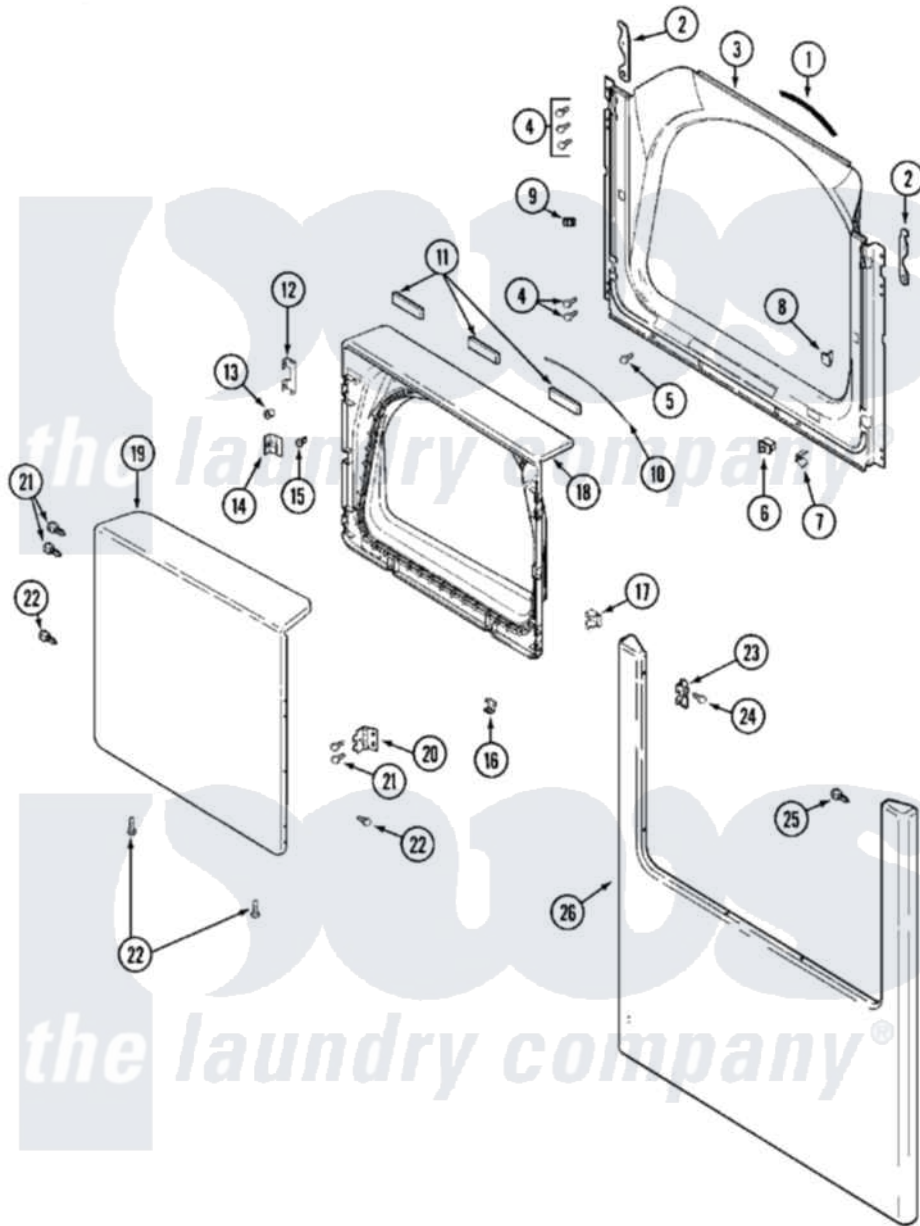

Maytag MDE16PSAZW 04 - DOOR

Maytag [Residential Maytag MDE16PSAZW Dryer Parts](#) Parts Diagram 04 - DOOR
 Click on the part number to view part

Item	Original Part Number	Replaced By	Status	Part Description
001	33001767			Seal, Shroud
002	22002247	33002597		Hook, Security
003	33001900			Shroud
004	22001995			Screw Note: Screw, Tumbler Front And Shroud
005	33001768			Screw, Shroud Note: Screw, Shroud And Outlet Duct
006	33001509	W10169313		Switch-Dor
007	33001760			Bracket, Hinge
008	NLA		Not Available	PLUG, DOOR CATCH
009	Y304578	LA-1003		Door Catch Kit
010	33002094			Seal, Door
011	33001268		Not Available	PAD, DOOR
012	22002038			Clip, Door
013	33001771			Bushing, Inner Door
014	33001793			Bracket, Strike
015	33001761			Strike, Door

016	22002039		Clip, Door
017	33001763		Plug, Inner Door
018	22002039		Clip, Door
"	22002063		Screw No.8-18AB Wafer Head
"	33001899		Door, Inner
019	33001904		Door, Outer
020	33001759		Hinge, Door
021	22002062	98006631	Screw
022	22002063		Screw No.8-18AB Wafer Head
023	33001764		Cover, Hinge Hole
024	33001846		Screw, Hinge Hole Cover
025	22002243		Screw, Front Panel And Hinge
"	22002244		Clip, Grounding
026	213280	204439	Screw And Fstner Assembly
"	22002239		Clip, Front Panel
"	33001901		Panel, Front