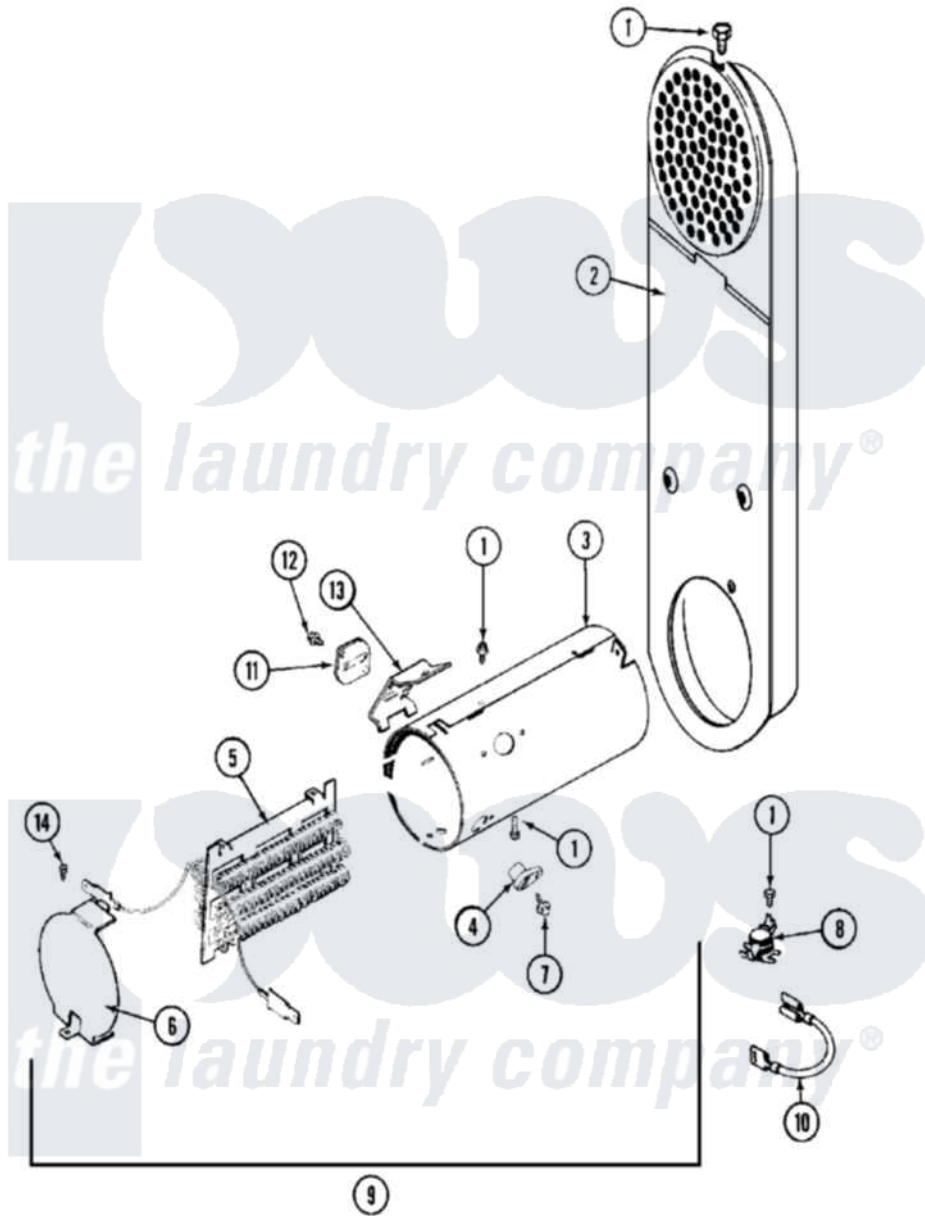

Maytag MDE16PSAZW 06 - HEATER

Maytag [Residential Maytag MDE16PSAZW Dryer Parts](#) Parts Diagram 06 - HEATER
 Click on the part number to view part

Item	Original Part Number	Replaced By	Status	Part Description
001	211294	90767		Screw, 8A X 3/8 HeX Washer Head Tapping
002	33001803	33003038		Assembly, Inlet Duct-Elec
003	314995			Enclosure, Heater
004	314998			Insulator, Terminal
005	307184	Y308612		Heater Sub-Assembly
006	314999			Shield, Radiant
007	NLA		Not Available	SCREW, TERMINAL INSULATOR
008	303396			Thermostat, Hi-Limit
009	307178			Heater Assembly
010	Y307173			Wire, Jumper
011	307473			Fuse, Thermal
012	NLA		Not Available	SCREW
013	315346			Bracket, Thermal Fuse
014	22001996	3370225		Screw
015	Y308590	W10116795		Heater