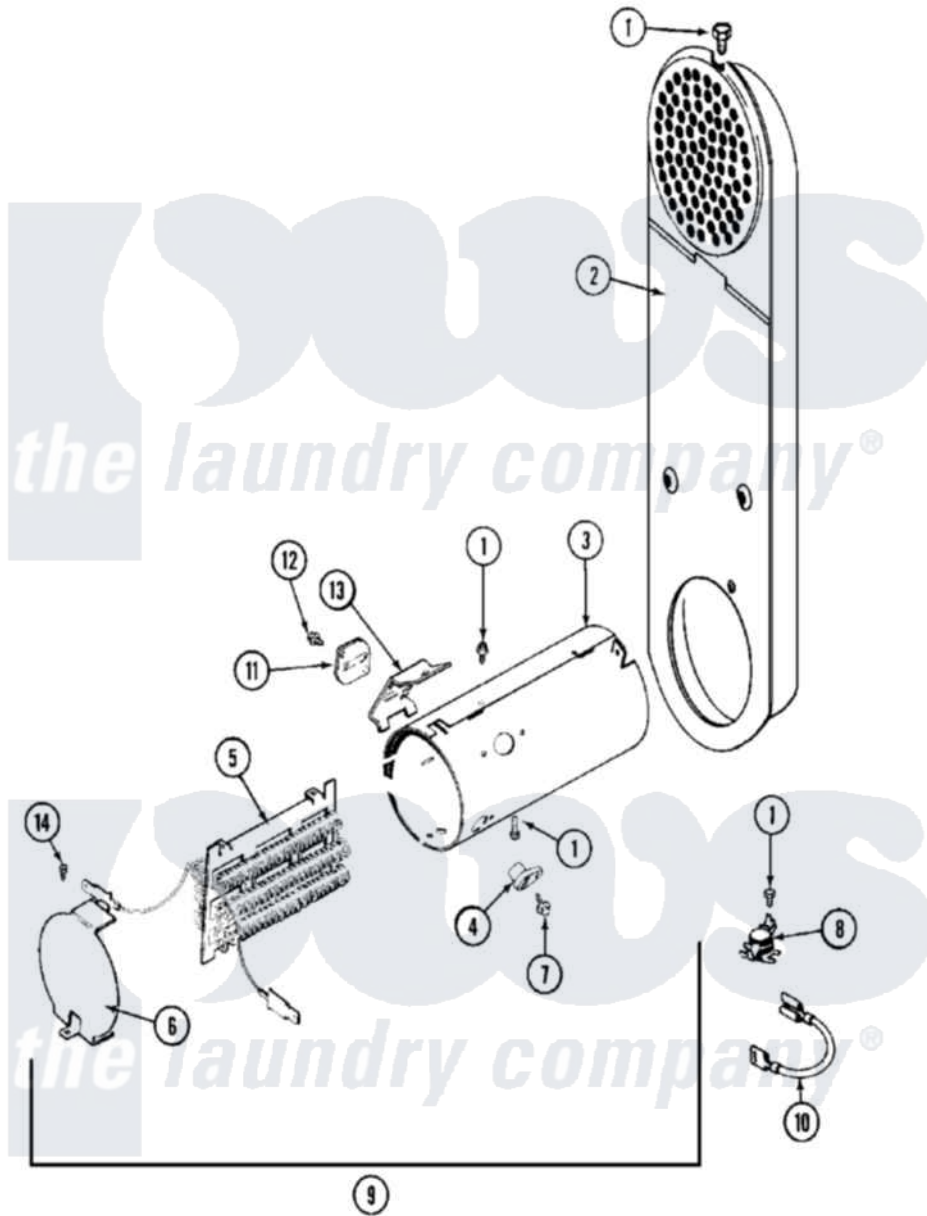

# Maytag MDE21PDAGW 06 - ELCTRIC HEATER

Maytag Residential Maytag MDE21PDAGW Dryer Parts Parts Diagram 06 - ELCTRIC HEATER  
 Click on the part number to view part

Item	Original Part Number	Replaced By	Status	Part Description
001	33002046	<a href="#">693995</a>		Screw, Hex Head
002	33001803	<a href="#">33003038</a>		Assembly, Inlet Duct-Elec
003	<a href="#">314995</a>			Enclosure, Heater
004	<a href="#">314998</a>			Insulator, Terminal
005	307186	<a href="#">Y308615</a>		Heater Sub-Assembly
006	<a href="#">314999</a>			Shield, Radiant
007	NLA		Not Available	SCREW
008	<a href="#">303396</a>			Thermostat, Hi-Limit
009	<a href="#">33002159</a>			Heater Assembly 240
010	<a href="#">Y307173</a>			Wire, Jumper
011	<a href="#">33002261</a>			Fuse, Thermal
012	NLA		Not Available	SCREW
013	<a href="#">315346</a>			Bracket, Thermal Fuse
014	33002046	<a href="#">693995</a>		Screw, Hex Head
"	Y308590	<a href="#">W10116795</a>		Heater