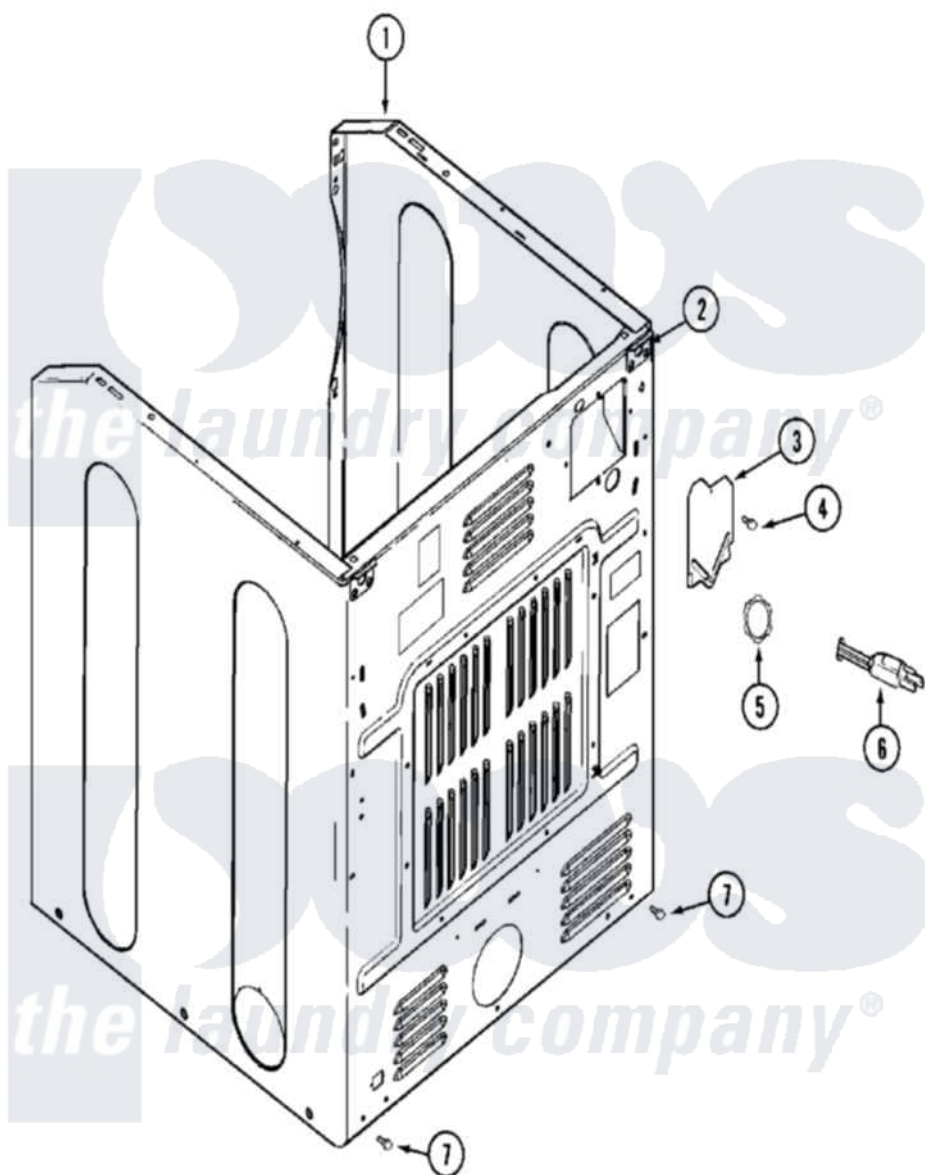

Maytag MDE21PDAYW 05 - CABINET-REAR

Maytag Residential Maytag MDE21PDAYW Dryer Parts Parts Diagram 05 - CABINET-REAR
 Click on the part number to view part

Item	Original Part Number	Replaced By	Status	Part Description
001	NLA		Not Available	CABINET ASSY (WHT-AS PK)
002	22001995			Screw Note: Screw, Tumbler Front And Shroud
"	22003367	22004095		Hinge, Plastic
003	33001795			Cover, Terminal Block
004	22001995			Screw Note: Screw, Tumbler Front And Shroud
005	33001425			Locknut, Eared For Canadian
006	305168	33002916		Power Cord, Canadian 240V
007	22001995			Screw Note: Screw, Tumbler Front And Shroud