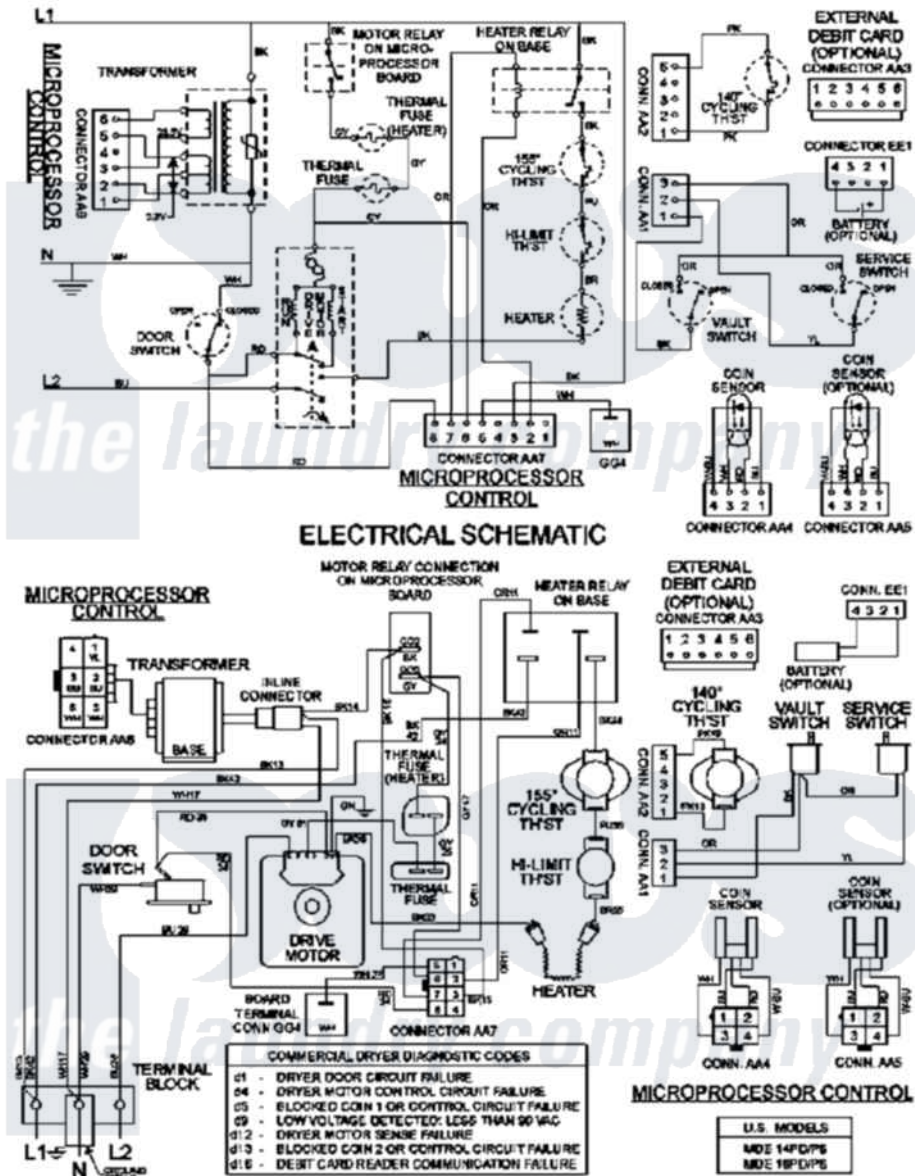

Maytag MDE21PDAYW 09 - WIRING INFORMATION

Maytag Residential Maytag MDE21PDAYW Dryer Parts Parts Diagram 09 - WIRING INFORMATION
[Click on the part number to view part](#)

Item	Original Part Number	Replaced By	Status	Part Description
001	NLA		Not Available	WIRING INFORMATION