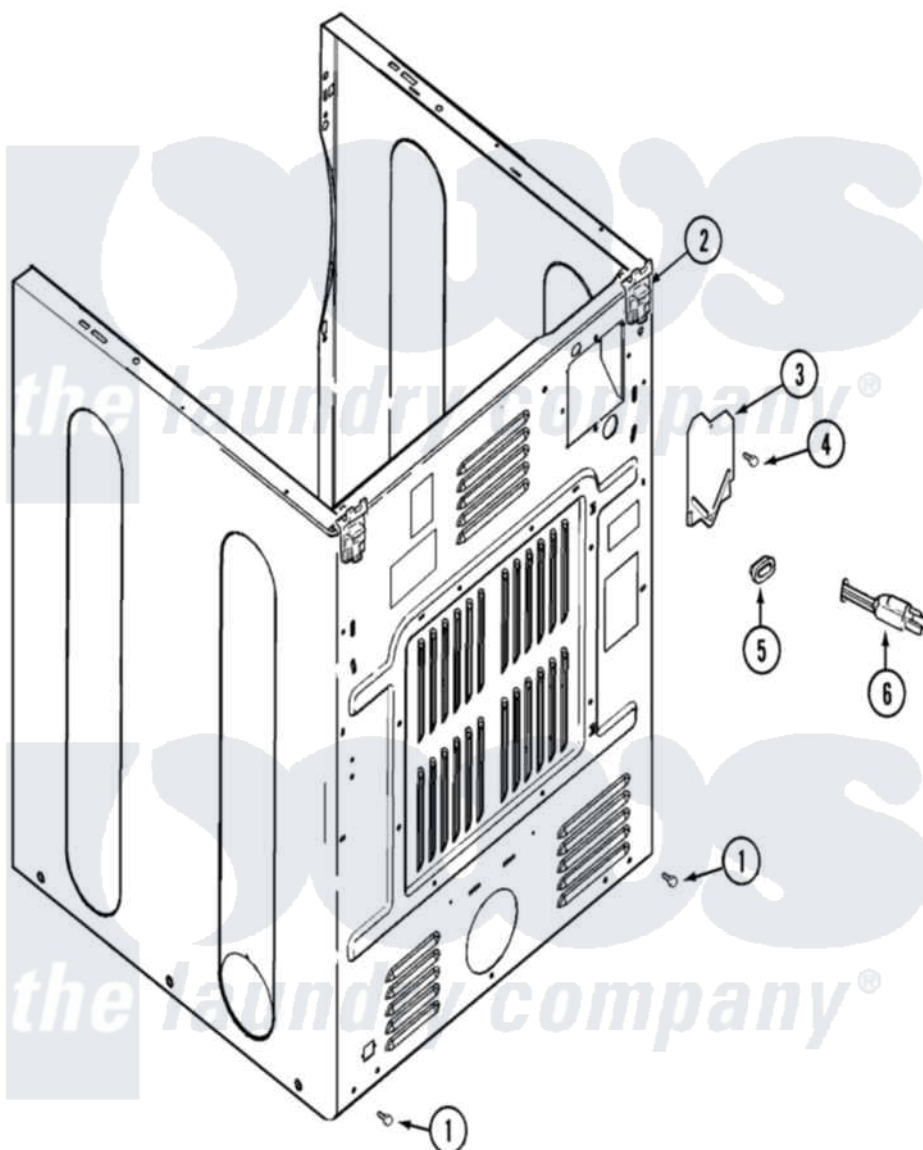

Maytag MDE21PDDYW 05 - CABINET-REAR

Maytag Residential Maytag MDE21PDDYW Dryer Parts Parts Diagram 05 - CABINET-REAR
 Click on the part number to view part

Item	Original Part Number	Replaced By	Status	Part Description
001	22001995			Screw Note: Screw, Tumbler Front And Shroud
002	22001995			Screw Note: Screw, Tumbler Front And Shroud
"	22004095			Hinge, Plastic
003	33001795			Cover, Terminal Block
004	22001995			Screw Note: Screw, Tumbler Front And Shroud
005	33002053	211881		Grommet, Cord Part Not Used-Gas Models Only
"	33002157			Grommet
006	22003062			Cord, Power