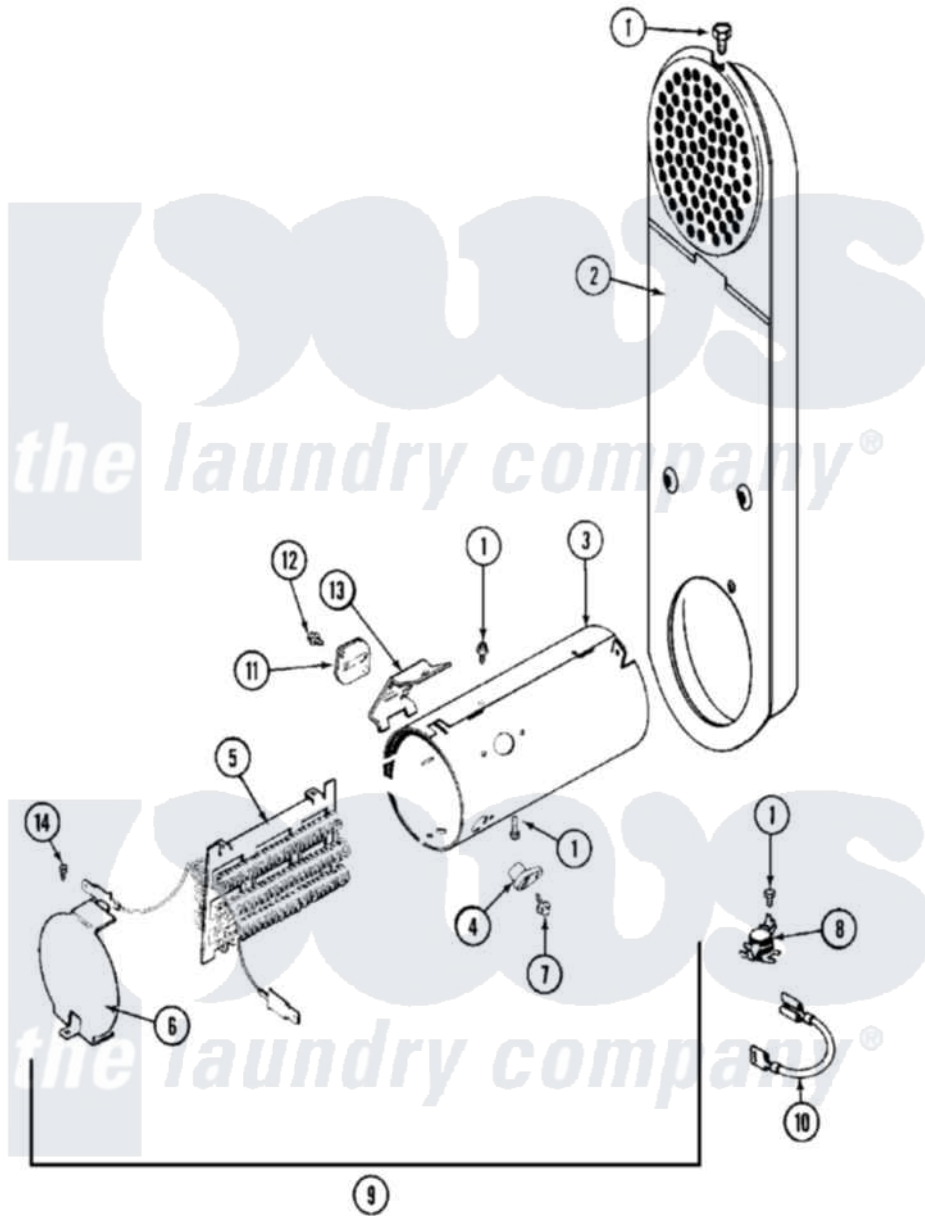

# Maytag MDE21PDDYW 07 - HEATER

Maytag Residential Maytag MDE21PDDYW Dryer Parts Diagram 07 - HEATER  
 Click on the part number to view part

| Item | Original Part Number     | Replaced By              | Status        | Part Description                        |
|------|--------------------------|--------------------------|---------------|---|
| 001  | 211294                   | <a href="#">90767</a>    |               | Screw, 8A X 3/8 HeX Washer Head Tapping |
| 002  | 33002767                 | <a href="#">33003038</a> |               | Assembly, Inlet Duct-Elec               |
| "    | <a href="#">33003038</a> |                          |               | Assembly, Inlet Duct-Elec               |
| 003  | <a href="#">314995</a>   |                          |               | Enclosure, Heater                       |
| 004  | <a href="#">314998</a>   |                          |               | Insulator, Terminal                     |
| 005  | 307185                   | <a href="#">308614</a>   |               | Heater Sub-Assembly                     |
| 006  | <a href="#">314999</a>   |                          |               | Shield, Radiant                         |
| 007  | NLA                      |                          | Not Available | SCREW, TERMINAL INSULATOR               |
| 008  | <a href="#">303396</a>   |                          |               | Thermostat, Hi-Limit                    |
| 009  | <a href="#">307179</a>   |                          |               | Heater Assembly                         |
| 010  | <a href="#">Y307173</a>  |                          |               | Wire, Jumper                            |
| 011  | <a href="#">33002261</a> |                          |               | Fuse, Thermal                           |
| 012  | NLA                      |                          | Not Available | SCREW                                   |
| 013  | <a href="#">315346</a>   |                          |               | Bracket, Thermal Fuse                   |
| 014  | 22001996                 | <a href="#">3370225</a>  |               | Screw                                   |