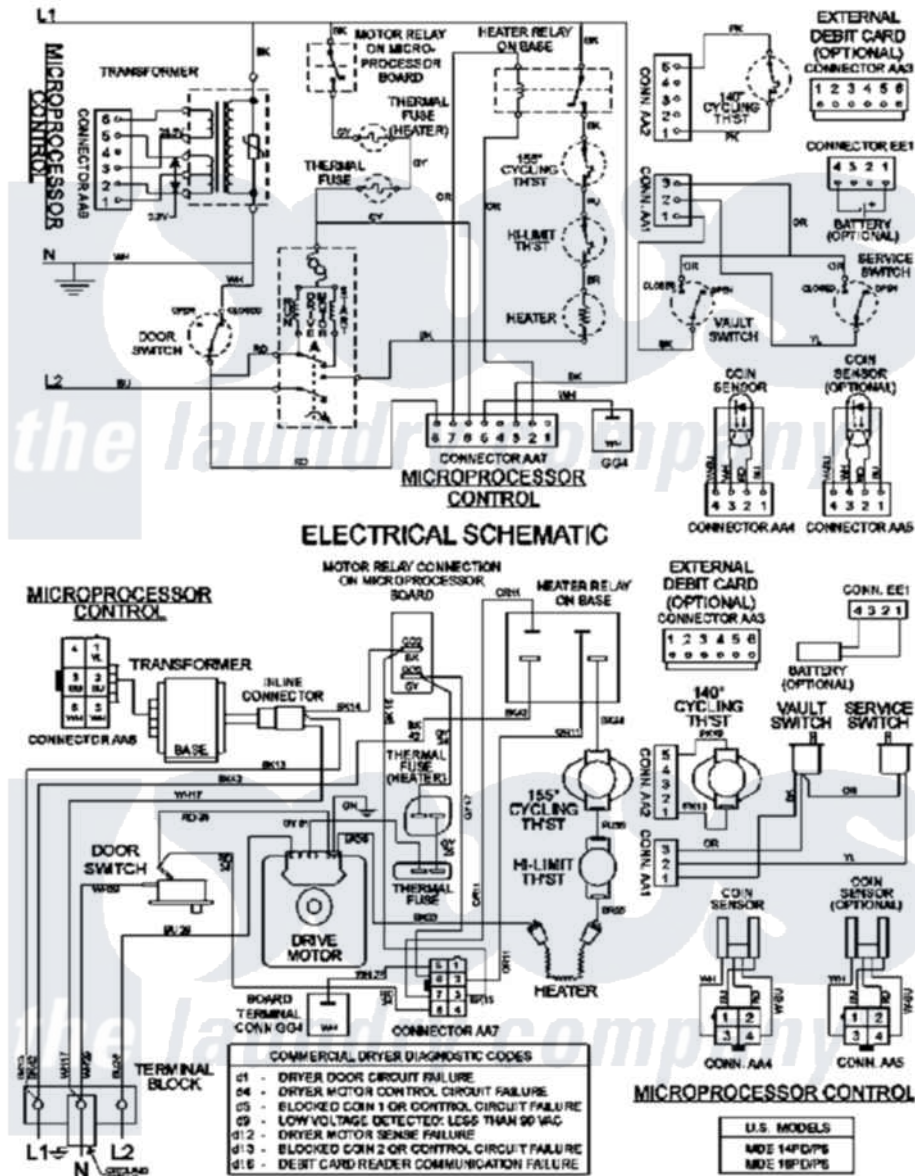

Maytag MDE21PDDYW 09 - WIRING INFORMATION

Maytag Residential Maytag MDE21PDDYW Dryer Parts Parts Diagram 09 - WIRING INFORMATION
[Click on the part number to view part](#)

Item	Original Part Number	Replaced By	Status	Part Description
001	NLA		Not Available	WIRING INFORMATION