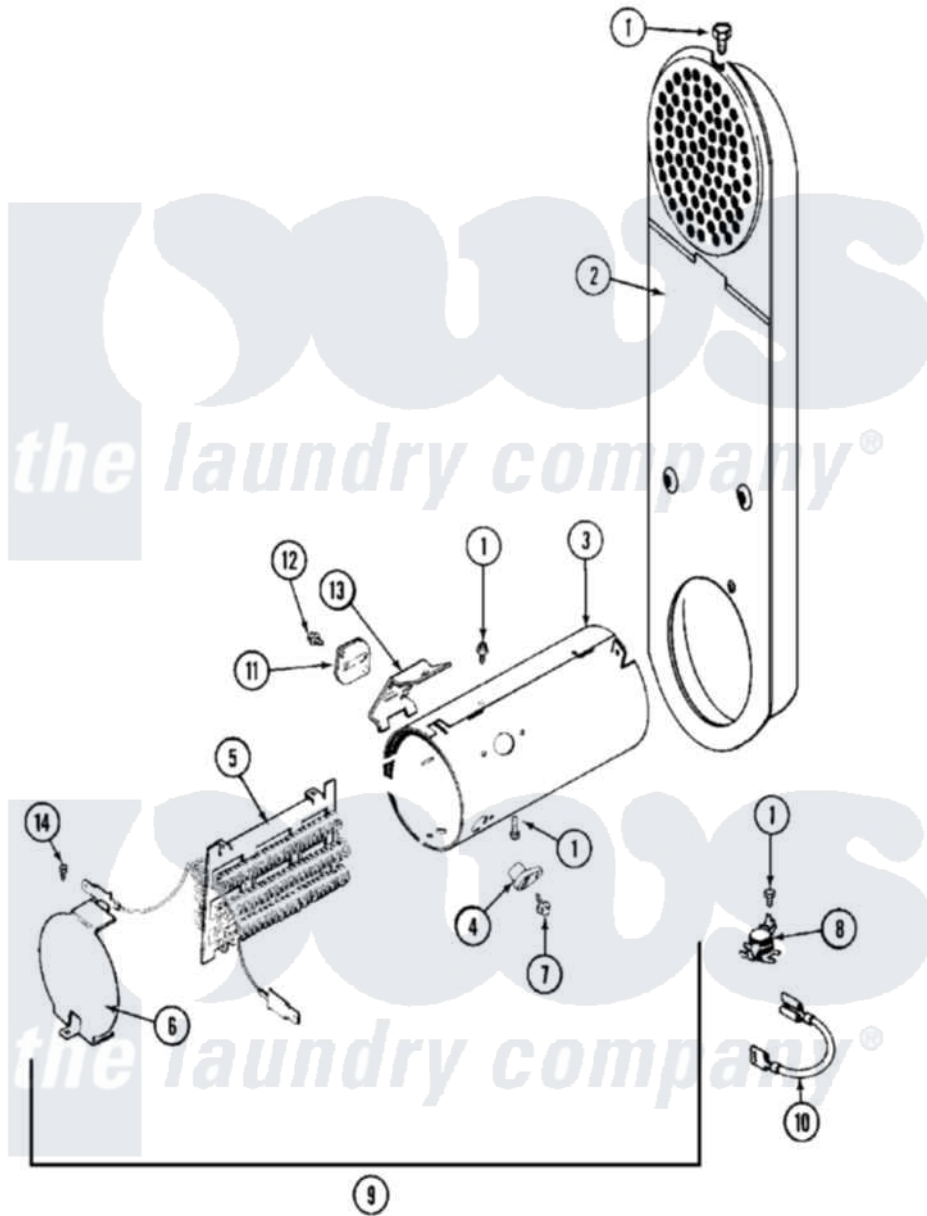

# Maytag MDE21PNAGW 05 - ELECTRIC HEATER

Maytag [Residential Maytag MDE21PNAGW Dryer Parts](#) Parts Diagram 05 - ELECTRIC HEATER  
 Click on the part number to view part

Item	Original Part Number	Replaced By	Status	Part Description
001	33002046	<a href="#">693995</a>		Screw, Hex Head
002	33001803	<a href="#">33003038</a>		Assembly, Inlet Duct-Elec
003	<a href="#">314995</a>			Enclosure, Heater
004	<a href="#">314998</a>			Insulator, Terminal
005	307186	<a href="#">Y308615</a>		Heater Sub-Assembly
006	<a href="#">314999</a>			Shield, Radiant
007	NLA		Not Available	SCREW
008	<a href="#">303396</a>			Thermostat, Hi-Limit
009	<a href="#">33002159</a>			Heater Assembly 240
010	<a href="#">Y307173</a>			Wire, Jumper
011	<a href="#">33002261</a>			Fuse, Thermal
012	NLA		Not Available	SCREW
013	<a href="#">315346</a>			Bracket, Thermal Fuse
014	33002046	<a href="#">693995</a>		Screw, Hex Head
"	Y308590	<a href="#">W10116795</a>		Heater