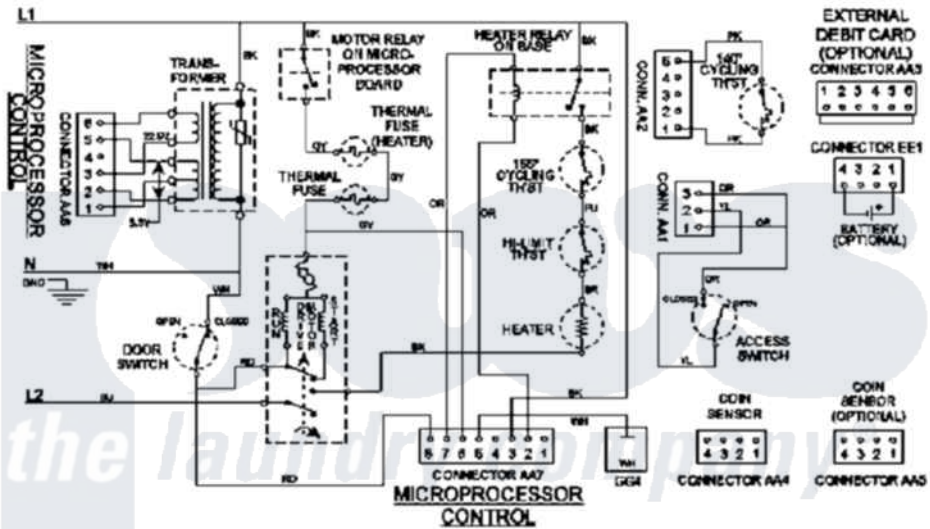

# Maytag MDE21PNAZW 08 - WIRING INFORMATION

Maytag [Residential Maytag MDE21PNAZW Dryer Parts](#) Parts Diagram 08 - WIRING INFORMATION  
 Click on the part number to view part

Item	Original Part Number	Replaced By	Status	Part Description
001	NLA		Not Available	WIRING INFORMATION