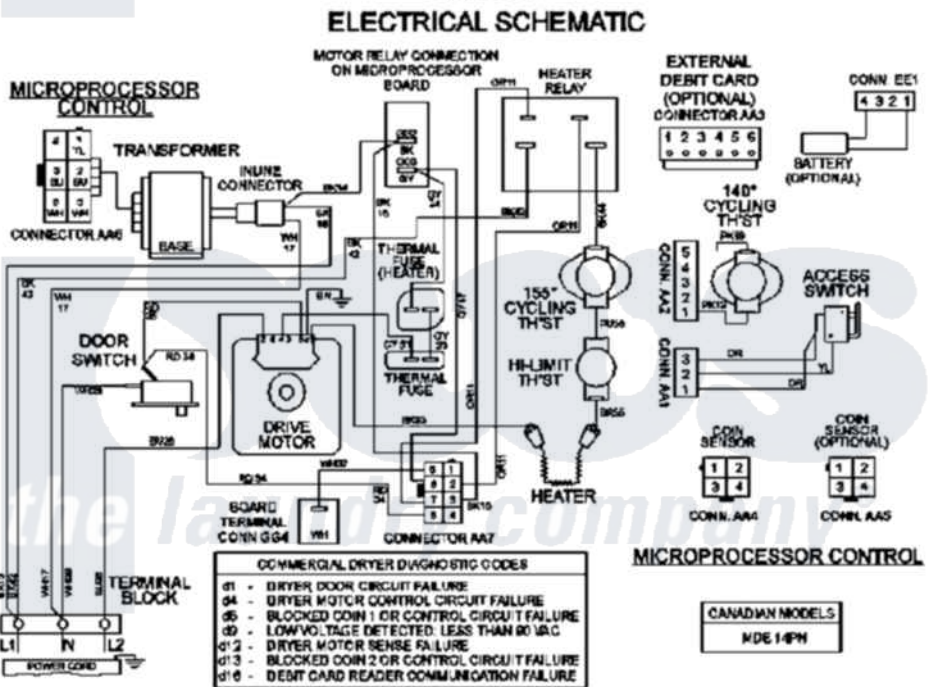

# Maytag MDE21PNAZW 08 - WIRING INFORMATION

Maytag [Residential Maytag MDE21PNAZW Dryer Parts](#) Parts Diagram 08 - WIRING INFORMATION  
 Click on the part number to view part

Item	Original Part Number	Replaced By	Status	Part Description
001	NLA		Not Available	WIRING INFORMATION