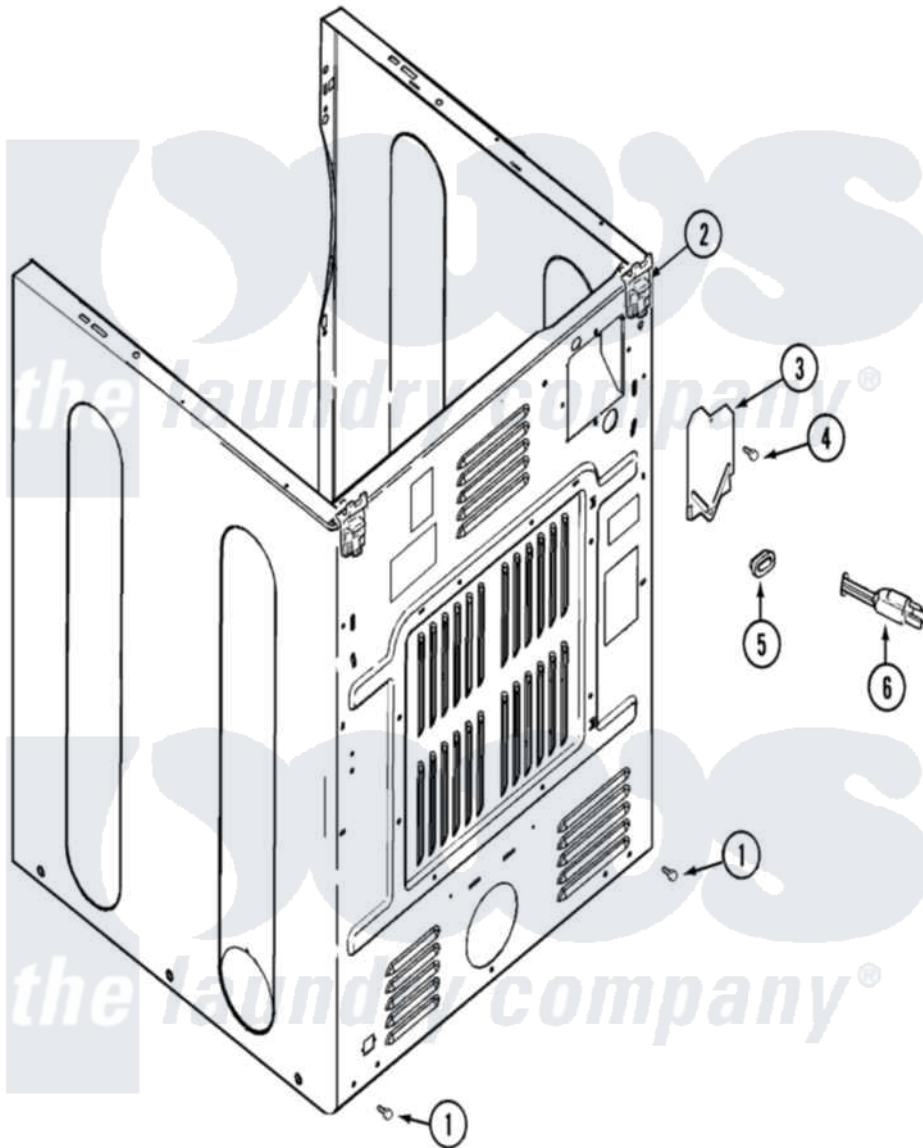

Maytag MDE21PNDGW 04 - CABINET-REAR

Maytag Residential Maytag MDE21PNDGW Dryer Parts Parts Diagram 04 - CABINET-REAR
 Click on the part number to view part

Item	Original Part Number	Replaced By	Status	Part Description
001	22001995			Screw Note: Screw, Tumbler Front And Shroud
002	22001995			Screw Note: Screw, Tumbler Front And Shroud
"	22004095			Hinge, Plastic
003	33001795			Cover, Terminal Block
004	22001995			Screw Note: Screw, Tumbler Front And Shroud
005	216183			Grommet, Cord Export
"	33002157			Grommet
006	22003540			Cord, Power
"	22003705		Not Available	ADAPTER, CORD EXPORT
"	22004405		Not Available	CORD ADAPTER ASSY
"	22004502			Clamp, Power Cord
"	33002258			Clamp, Power Cord
"	33002260			Nut, Power Cord Clamp