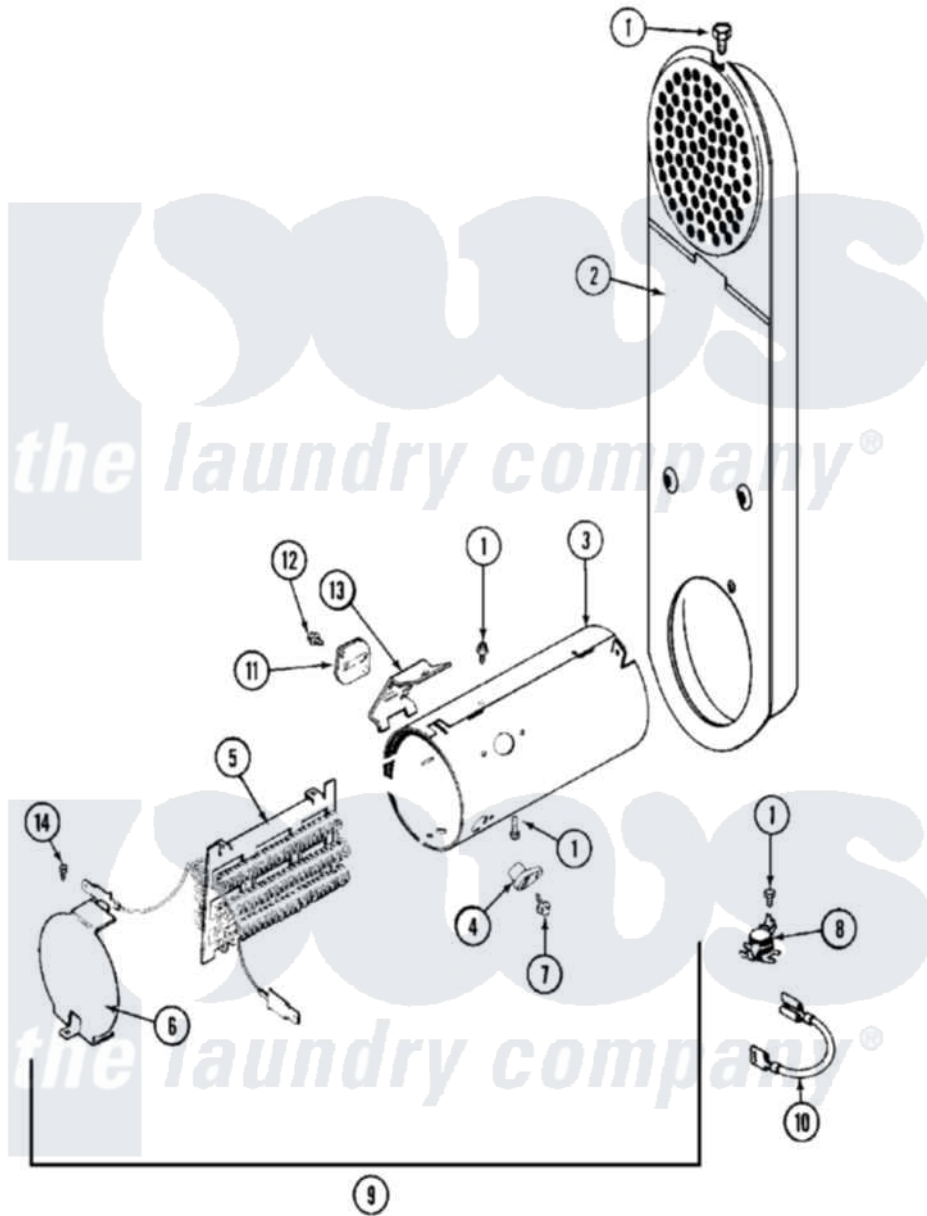

# Maytag MDE21PNDGW 06 - HEATER

Maytag Residential Maytag MDE21PNDGW Dryer Parts Diagram 06 - HEATER  
 Click on the part number to view part

Item	Original Part Number	Replaced By	Status	Part Description
001	211294	<a href="#">90767</a>		Screw, 8A X 3/8 HeX Washer Head Tapping
002	33002767	<a href="#">33003038</a>		Assembly, Inlet Duct-Elec
"	<a href="#">33003038</a>			Assembly, Inlet Duct-Elec
003	<a href="#">314995</a>			Enclosure, Heater
004	<a href="#">314998</a>			Insulator, Terminal
005	307186	<a href="#">Y308615</a>		Heater Sub-Assembly
006	<a href="#">314999</a>			Shield, Radiant
007	NLA		Not Available	SCREW, TERMINAL INSULATOR
008	<a href="#">303396</a>			Thermostat, Hi-Limit
009	<a href="#">33002159</a>			Heater Assembly 240
010	<a href="#">Y307173</a>			Wire, Jumper
011	<a href="#">33002261</a>			Fuse, Thermal
012	NLA		Not Available	SCREW
013	<a href="#">315346</a>			Bracket, Thermal Fuse
014	22001996	<a href="#">3370225</a>		Screw