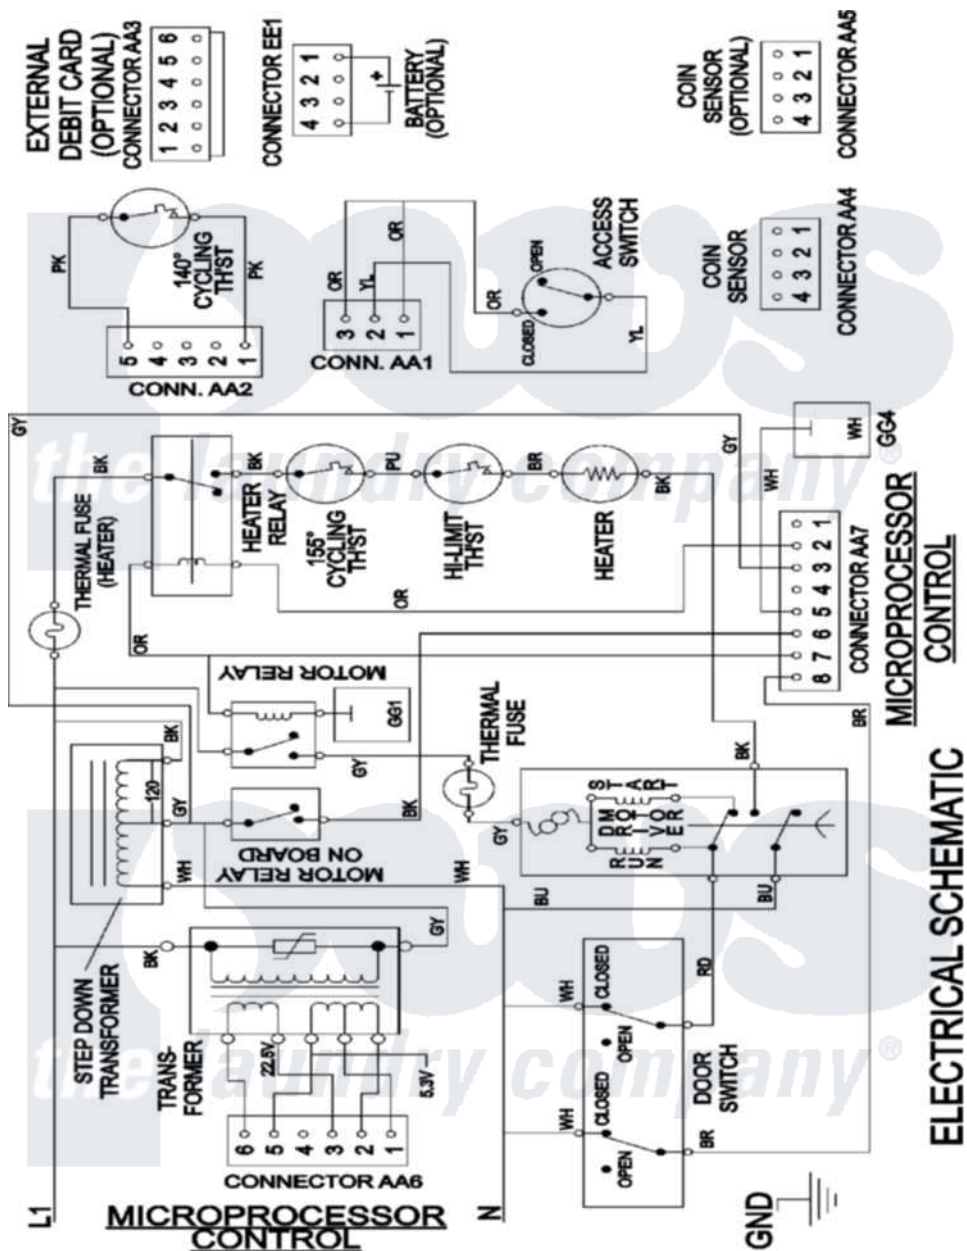

Maytag MDE21PNDGW 08 - WIRING INFORMATION

Maytag Residential Maytag MDE21PNDGW Dryer Parts Parts Diagram 08 - WIRING INFORMATION
 Click on the part number to view part

Item	Original Part Number	Replaced By	Status	Part Description
001	NLA		Not Available	WIRING INFORMATION