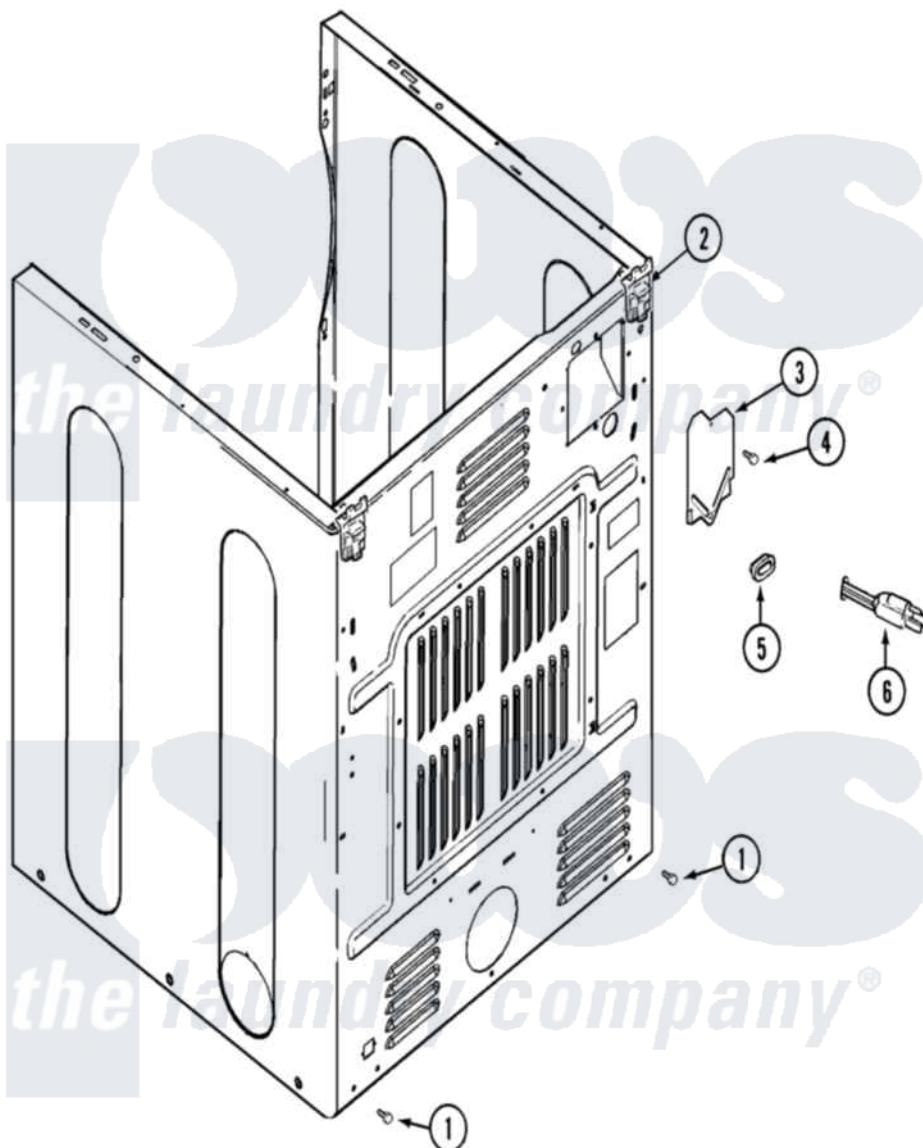

Maytag MDE21PNDYW 04 - CABINET-REAR

Maytag Residential Maytag MDE21PNDYW Dryer Parts Parts Diagram 04 - CABINET-REAR
 Click on the part number to view part

Item	Original Part Number	Replaced By	Status	Part Description
001	22001995			Screw Note: Screw, Tumbler Front And Shroud
002	22001995			Screw Note: Screw, Tumbler Front And Shroud
"	22004095			Hinge, Plastic
003	33001795			Cover, Terminal Block
004	22001995			Screw Note: Screw, Tumbler Front And Shroud
005	211881			Grommet, Cord Part Not Used-Gas Models Only
"	33002157			Grommet
006	22003062			Cord, Power
"	33002916			Power Cord, Canadian 240V