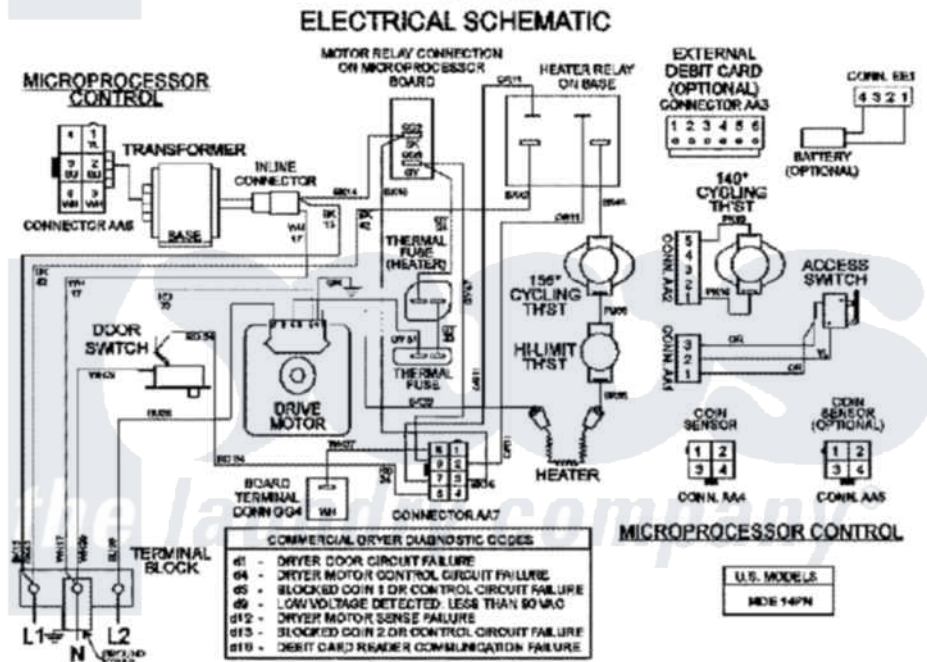

Maytag MDE21PNDYW 08 - WIRING INFORMATION

Maytag [Residential Maytag MDE21PNDYW Dryer Parts](#) Parts Diagram 08 - WIRING INFORMATION
 Click on the part number to view part

Item	Original Part Number	Replaced By	Status	Part Description
001	NLA		Not Available	WIRING INFORMATION