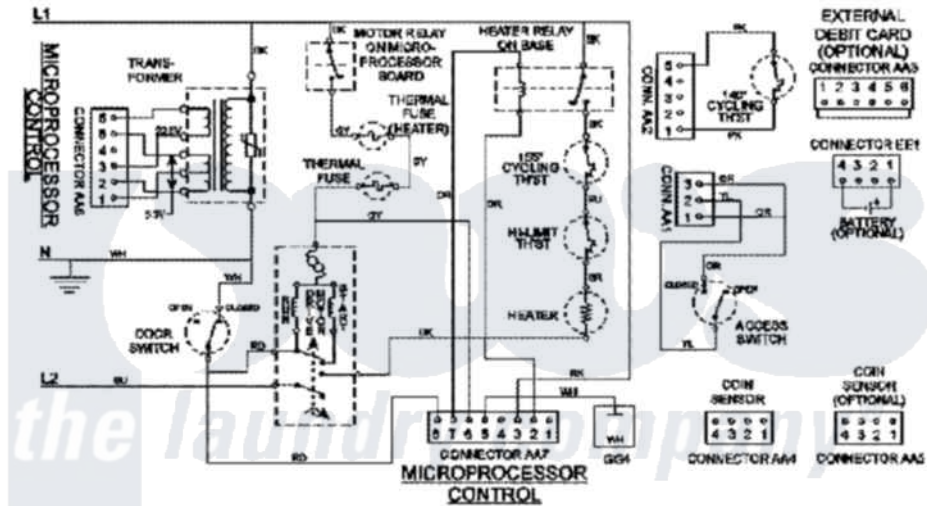

Maytag MDE21PNDYW 08 - WIRING INFORMATION

Maytag [Residential Maytag MDE21PNDYW Dryer Parts](#) Parts Diagram 08 - WIRING INFORMATION
 Click on the part number to view part

Item	Original Part Number	Replaced By	Status	Part Description
001	NLA		Not Available	WIRING INFORMATION