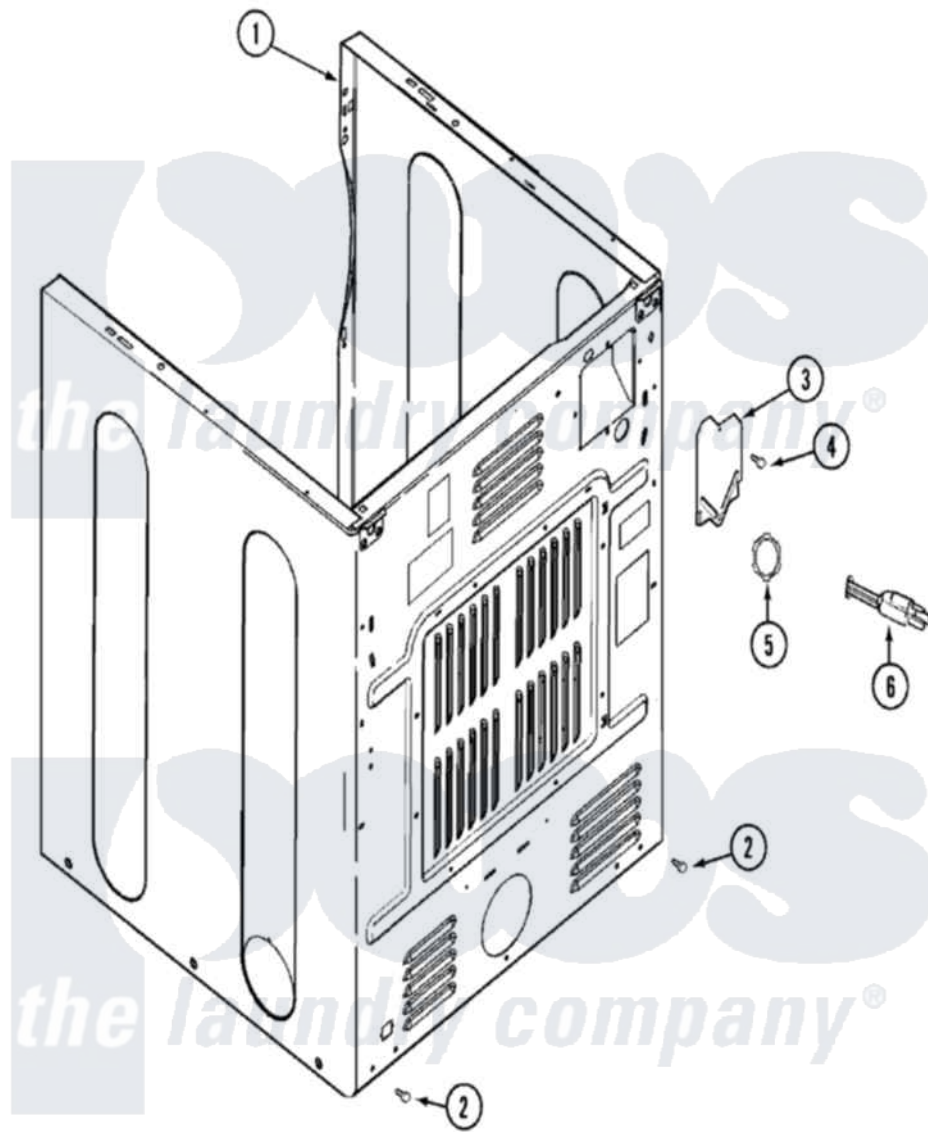

# Maytag MDE2301AZW 02 - CABINET-REAR

Maytag Residential Maytag MDE2301AZW Dryer Parts Parts Diagram 02 - CABINET-REAR  
 Click on the part number to view part

Item	Original Part Number	Replaced By	Status	Part Description
1	<a href="#">33002624</a>			Cabinet, Assembly
"	22003367	<a href="#">22004095</a>		Hinge, Plastic
"	<a href="#">22001995</a>			Screw Note: Screw, Tumbler Front And Shroud
2	<a href="#">22001995</a>			Screw Note: Screw, Tumbler Front And Shroud
3	<a href="#">33001795</a>			Cover, Terminal Block
4	<a href="#">22001995</a>			Screw Note: Screw, Tumbler Front And Shroud