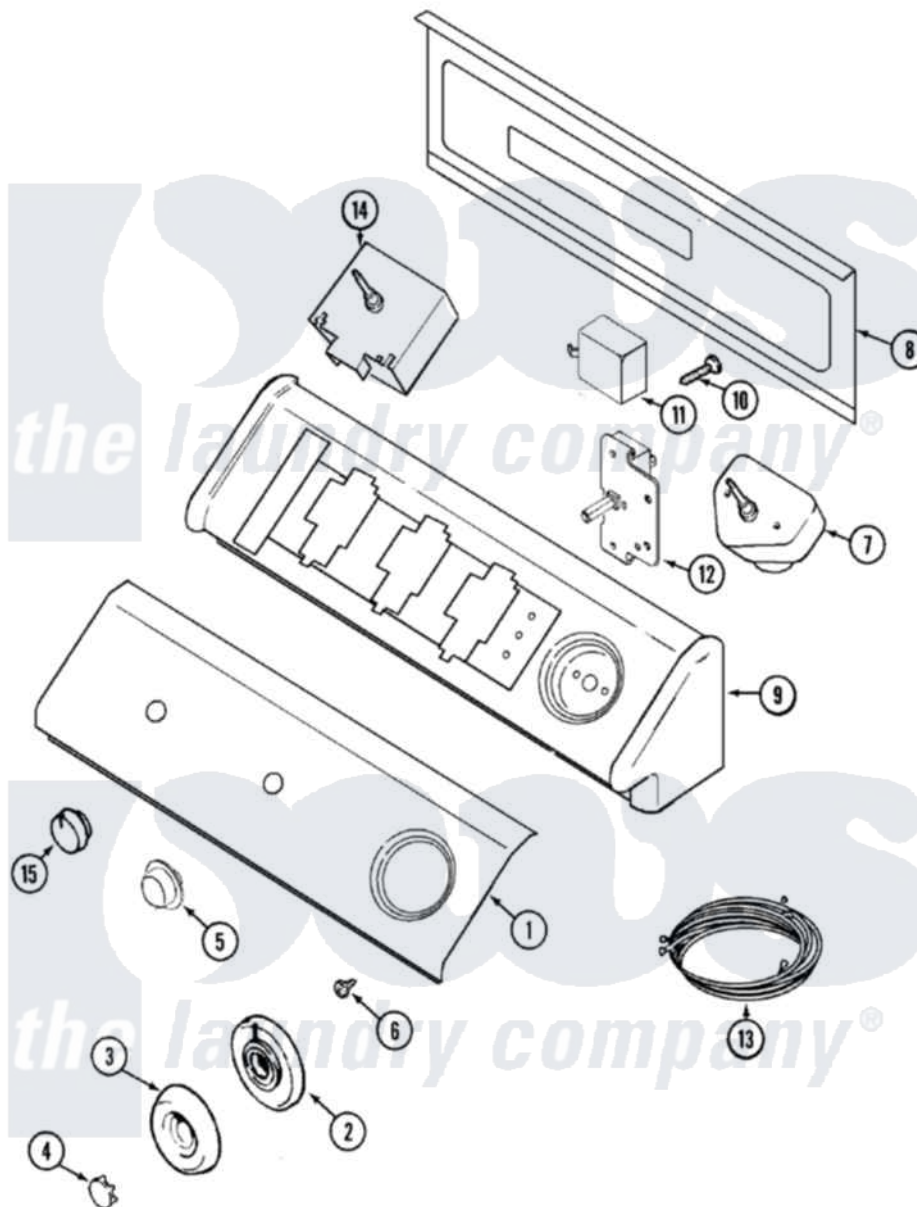

# Maytag MDE2301AZW 03 - CONTROL PANEL

Maytag [Residential Maytag MDE2301AZW Dryer Parts](#) Parts Diagram 03 - CONTROL PANEL  
 Click on the part number to view part

Item	Original Part Number	Replaced By	Status	Part Description
1	Y22002339	<a href="#">8534058</a>		Screw
"	33002759		Not Available	FACIA, CONTROL PANEL
2	<a href="#">22003951</a>			Dial Skirt
3	<a href="#">22003915</a>			Timer Knob
4	<a href="#">22001664</a>			Timer Knob Insert/Cap
5	33001619	<a href="#">37001071</a>		Button, Push-To-Start
6	33001690	<a href="#">90767</a>		Screw, 8A X 3/8 HeX Washer Head Tapping
7	<a href="#">33001624</a>			Timer
8	216423	<a href="#">3370225</a>		Screw
"	33001806		Not Available	BACK, CONSOLE PANEL
9	22002285		Not Available	CONSOLE (WHT)
10	216423	<a href="#">3370225</a>		Screw
11	<a href="#">33001623</a>			Buzzer, Non-Adjustable
12	33001861	<a href="#">33001618</a>		Switch- PU
13	<a href="#">33001920</a>			Wire Harness, Main
15	22003913	<a href="#">22001663</a>		Knob, Selector Switch