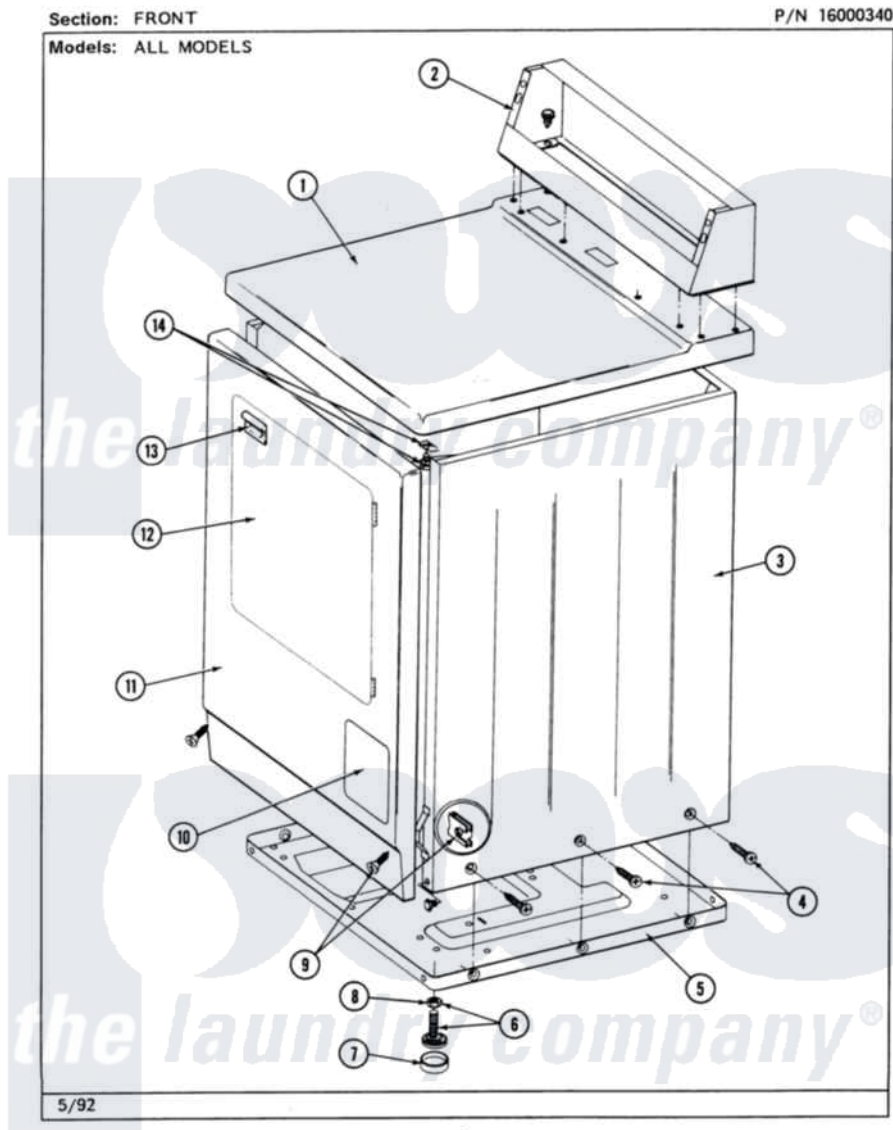

Maytag MDE26CSAGL 01 - FRONT

2

Maytag [Residential Maytag MDE26CSAGL Dryer Parts](#) Parts Diagram 01 - FRONT
Click on the part number to view part

Item	Original Part Number	Replaced By	Status	Part Description
001	307104			Top Cover Assembly
"	NLA		Not Available	(ALM)
002	212276	W10116760		Screw
"	NLA		Not Available	CONTROL COVER (WHT)
003	NLA		Not Available	CABINET (WHT)
"	Y310632	1163839		Screw
004	213007			Xfor Cabinet See Cabinet, Back
005	Y303361		Not Available	BASE ASSY. (UPPER & LOWER)
006	Y305086			Adjustable Leg And Nut
007	Y314137			Foot, Rubber
008	Y052740	62739		Nut, Lock
009	204439			Screw And Fstner Assembly
010	302542		Not Available	PART NOT USED. (DG ONLY)
"	302542L		Not Available	PART NOT USED. (DG ONLY)
"	302542M		Not Available	ACCESS DOOR-HARVEST

		Not Available	WHEAT
"	NLA	Not Available	ACCESS DOOR (WHT)
011	NLA	Not Available	PANEL, FRONT (WHT)
012	308061	Not Available	DOOR ASSY. COMPLETE (WHT)
"	NLA	Not Available	(ALM)
013	314946		Handle White
"	314972		Handle Door ALM
"	NLA	Not Available	(H. WHEAT)
014	204445		Screw And Fastener Assembly