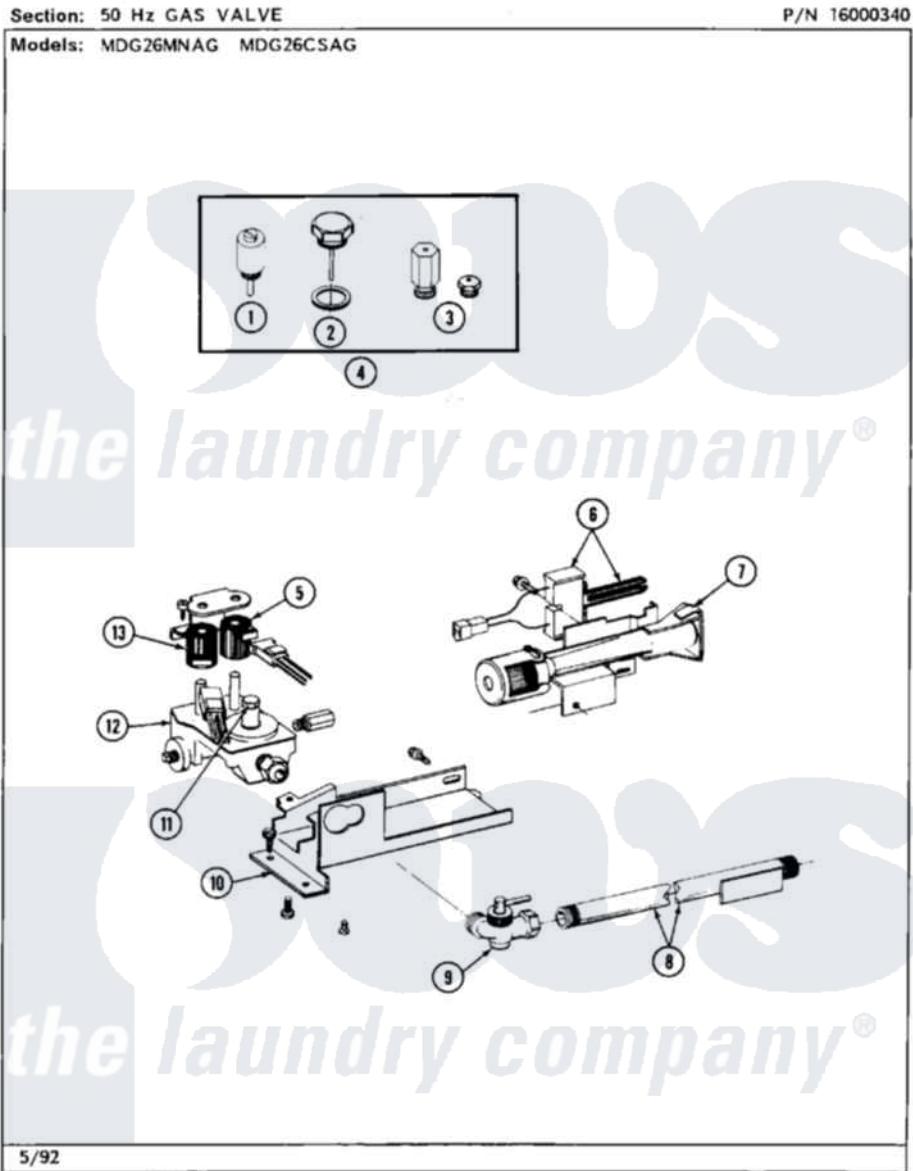

Maytag MDE26CSAGW 10 - 50 HZ CONVERSION LIST

36

[Maytag Residential Maytag MDE26CSAGW Dryer Parts](#) Parts Diagram 10 - 50 HZ CONVERSION LIST
 Click on the part number to view part

Item	Original Part Number	Replaced By	Status	Part Description
001	Y304656		Not Available	MOTOR (240V 50HZ)
002	305186			Pulley, Motor
003	NLA		Not Available	PILOT LAMP
004	Y305758			Timer 240-50
005	NLA		Not Available	MAIN WIRE HARNESS
"	Y308297			Wire Harness, Main
006	Y313950			Element, Heater