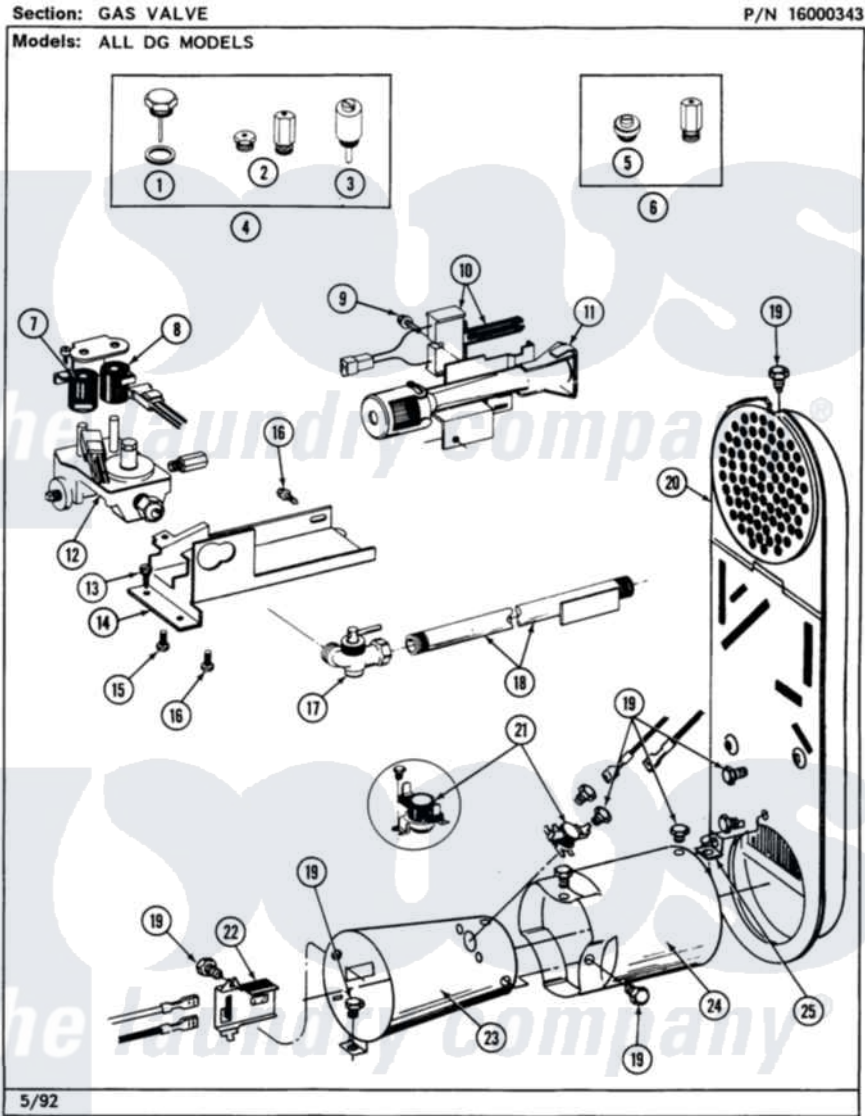

Maytag MDE27MNAGL 06 - HEATER (A3 SERIES)

34

Maytag Residential Maytag MDE27MNAGL Dryer Parts Parts Diagram 06 - HEATER (A3 SERIES)
 Click on the part number to view part

Item	Original Part Number	Replaced By	Status	Part Description
001	211294	90767		Screw, 8A X 3/8 HeX Washer Head Tapping
002	308503		Not Available	INLET DUCT ASSEMBLY
"	NLA		Not Available	INLET DUCT ASSY.
003	314995			Enclosure, Heater
004	315346			Bracket, Thermal Fuse
005	NLA		Not Available	SCREW, THERMAL FUSE
006	307473			Fuse, Thermal
007	314998			Insulator, Terminal
008	307186	Y308615		Heater Sub-Assembly
009	314999			Shield, Radiant
010	NLA		Not Available	SCREW, TERMINAL INSULATOR
011	303396			Thermostat, Hi-Limit
012	307180	33001400		Heater Assembly
013	Y307173			Wire, Jumper