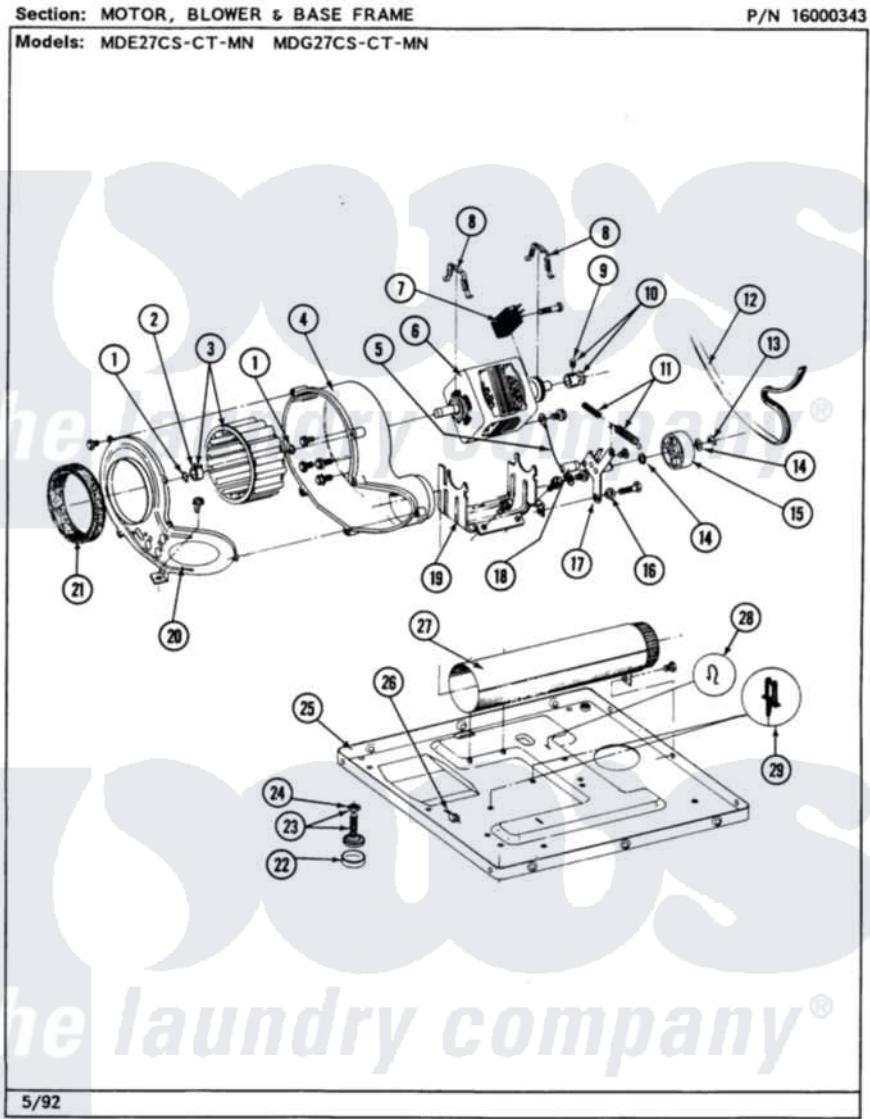

# Maytag MDE27MNAGL 07 - MOTOR, BLOWER & BASE FRAME

36

Maytag Residential Maytag MDE27MNAGL Dryer Parts Parts Diagram 07 - MOTOR, BLOWER & BASE FRAME  
 Click on the part number to view part

Item	Original Part Number	Replaced By	Status	Part Description
001	410233	<a href="#">9703438</a>		Ring-Retr
002	<a href="#">312967</a>			Clamp, Blower Housing
003	<a href="#">Y303836</a>			Blower Wheel Assembly And Clamp
004	<a href="#">Y312893</a>			Housing, Blower
005	<a href="#">901220</a>			Ground Wire
"	910343	<a href="#">488234</a>		Screw 8-32 X 1/4
006	Y304656		Not Available	MOTOR (240V 50HZ)
007	306207		Not Available	(PROD. No.303358-8 & No.303358-9)
"	NLA		Not Available	PART NOT USED
"	Y303877		Not Available	SWITCH, MOTOR EXTERNAL START No.303358-2, No.303358-4, 303358-7
"	<a href="#">Y303879</a>			Switch, Motor External Start
008	<a href="#">Y015825</a>			Clip, Motor To Motor Support
009	<a href="#">Y053241</a>			Set Screw, Motor Pulley
010	Y305185	<a href="#">6-3051850</a>		Pulley- MO