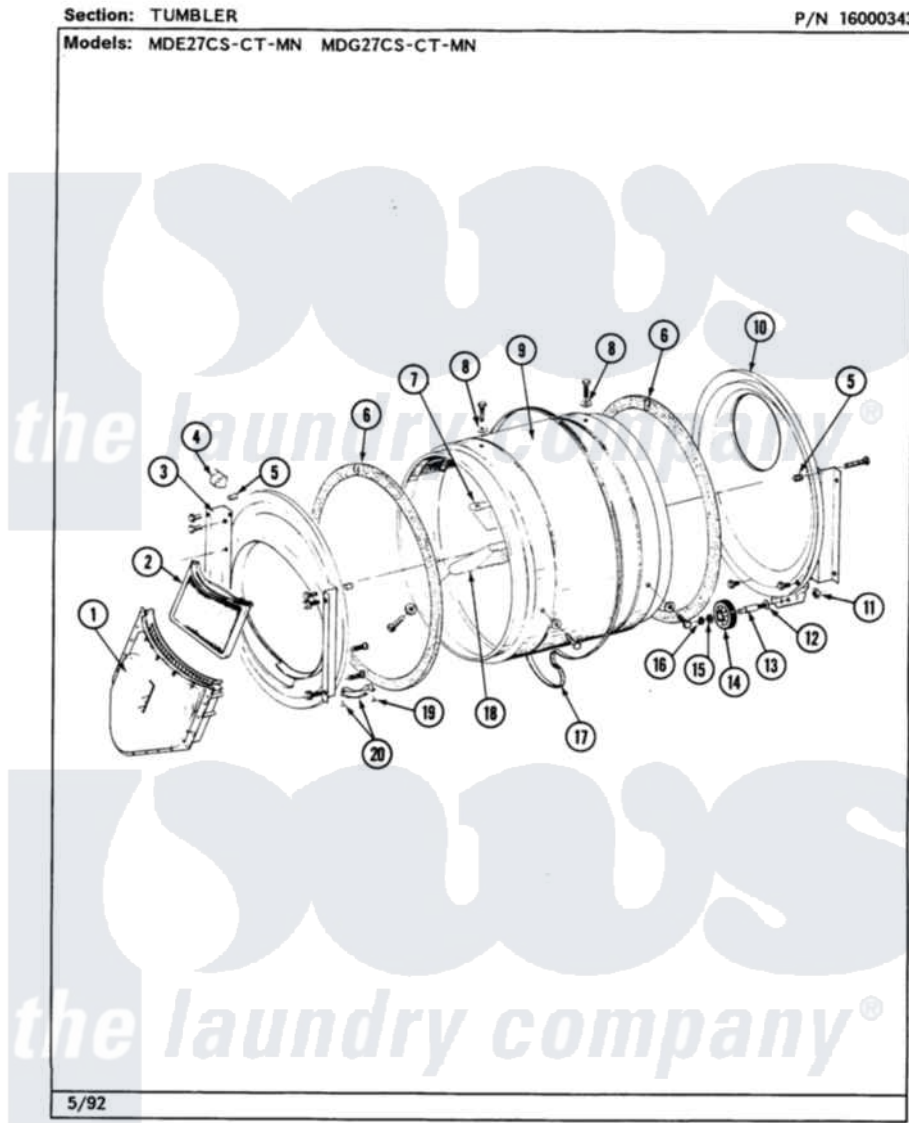

Maytag MDE27MNAGW 05 - TUMBLER

30

Maytag [Residential Maytag MDE27MNAGW Dryer Parts](#) Parts Diagram 05 - TUMBLER
 Click on the part number to view part

Item	Original Part Number	Replaced By	Status	Part Description
001	Y307112	33001016		Outlet Duct Assembly
"	Y314110	33002917		Screw, No.10-16
002	307108	33002970		Lint Filte
003	307109	33001179		Front, Tumbler
"	Y313561			Screw---NA
"	NLA		Not Available	SCREW
"	Y310632	1163839		Screw
004	Y310376			Clip, Door Switch Harness
005	NLA		Not Available	THREAD COVER
006	314820			Seal, Tumbler
007	314803	33001012		Baffle
"	Y310759			Screw, Tumbler Baffles
008	314158			Washer, Baffle To Tumbler
009	306663		Not Available	TUMBLER W/BAFFLES
"	314802		Not Available	TUMBLER W/OUT BAFFLES
010	211294	90767		Screw, 8A X 3/8 HeX Washer Head Tapping

"	Y307114	33001178	Back, Tumbler
"	Y308544	33001178	Back, Tumbler
011	312538	33001443	Nut, Hex
012	Y313347	312535	Washer, Vault Mounting Brk.
013	Y312948	6-3129480	Shaft- Tumbler
014	Y303373	12001541	Drum Roller/Washer Assembly--W
015	312535		Washer, Vault Mounting Brk.
016	410233	9703438	Ring-Retrn
017	Y312959		Poly "V" Belt For Tumbler
018	314804	33001004	Baffle, Tall
"	Y310759		Screw, Tumbler Baffles
019	210720		Rivet, Bearing To Tumbler Fmt
020	306508		Tumbler Bearing Kit ---W