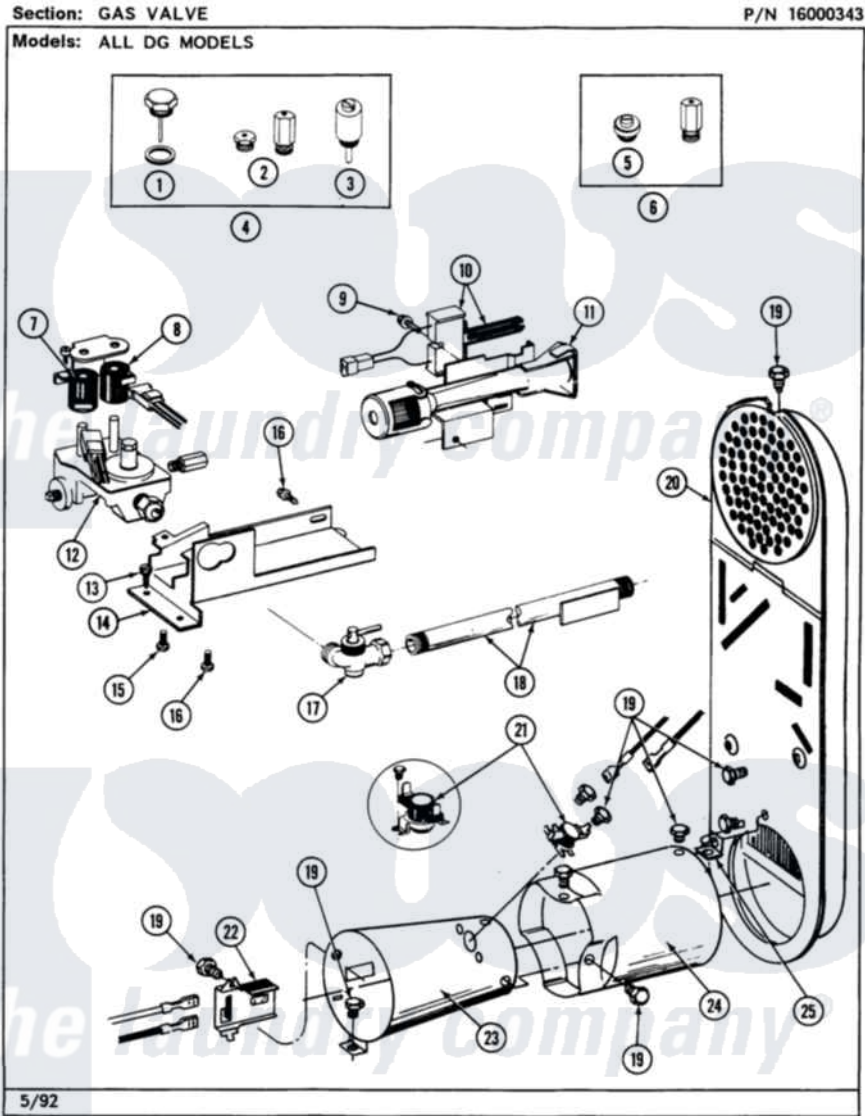

Maytag MDE27MNAGW 06 - HEATER (A3 SERIES)

34

Maytag Residential Maytag MDE27MNAGW Dryer Parts Parts Diagram 06 - HEATER (A3 SERIES)
 Click on the part number to view part

| Item | Original Part Number | Replaced By | Status | Part Description |
|------|-------------------------|--------------------------|---------------|---|
| 001 | 211294 | 90767 | | Screw, 8A X 3/8 HeX Washer Head Tapping |
| 002 | 308503 | | Not Available | INLET DUCT ASSEMBLY |
| " | NLA | | Not Available | INLET DUCT ASSY. |
| 003 | 314995 | | | Enclosure, Heater |
| 004 | 315346 | | | Bracket, Thermal Fuse |
| 005 | NLA | | Not Available | SCREW, THERMAL FUSE |
| 006 | 307473 | | | Fuse, Thermal |
| 007 | 314998 | | | Insulator, Terminal |
| 008 | 307186 | Y308615 | | Heater Sub-Assembly |
| 009 | 314999 | | | Shield, Radiant |
| 010 | NLA | | Not Available | SCREW, TERMINAL INSULATOR |
| 011 | 303396 | | | Thermostat, Hi-Limit |
| 012 | 307180 | 33001400 | | Heater Assembly |
| 013 | Y307173 | | | Wire, Jumper |