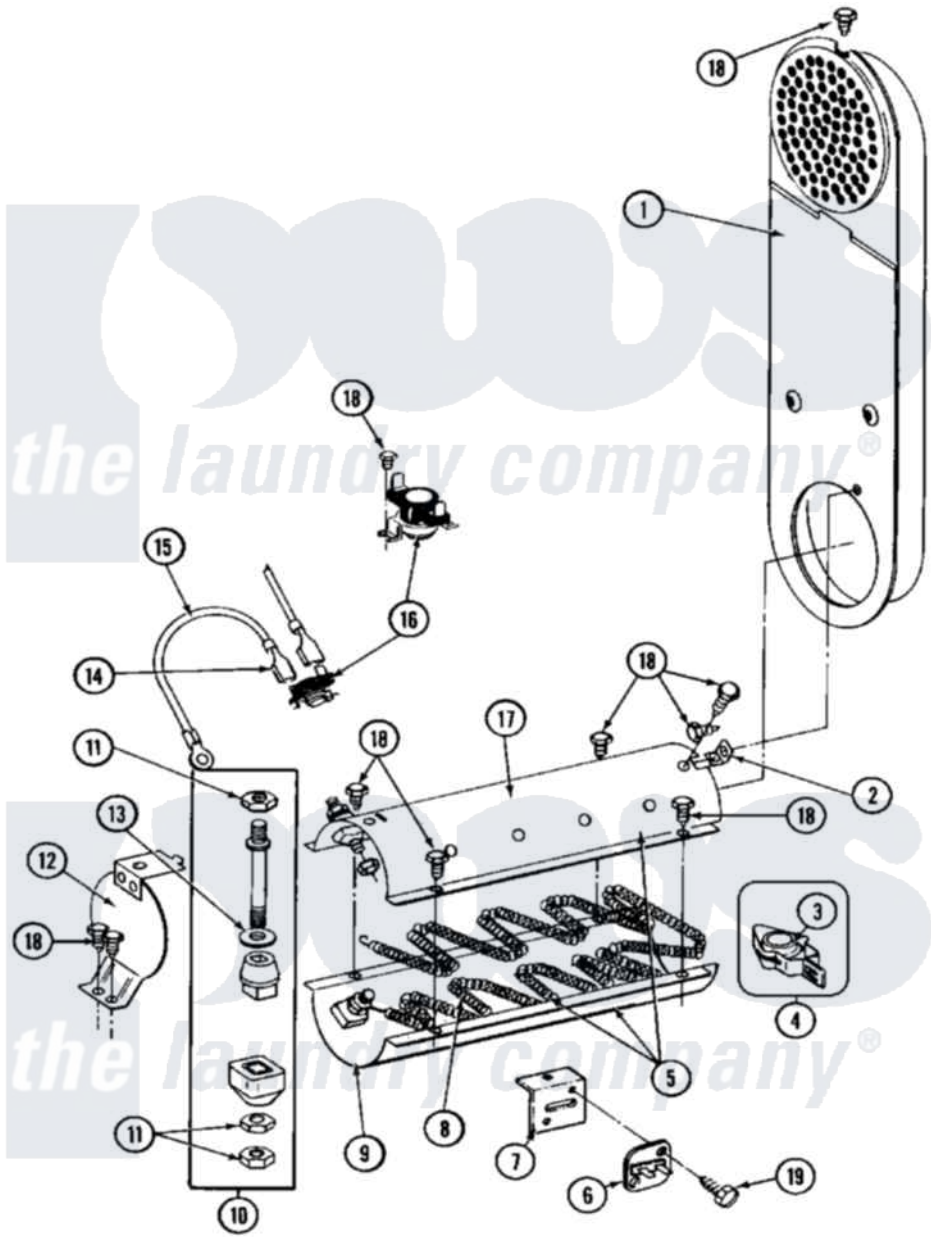

Maytag MDE27MNAGW 10 - HEATER (A0 SERIES)

Maytag Residential Maytag MDE27MNAGW Dryer Parts Parts Diagram 10 - HEATER (A0 SERIES)
 Click on the part number to view part

Item	Original Part Number	Replaced By	Status	Part Description
001	NLA		Not Available	INLET DUCT ASSY.
002	Y312890			Retainer, Heater Chamber
003	Y313270			Insulator For Heater Elemen
004	Y303881			Clip And Insulator Assembly
005	307470	Y303778		Heater Assembly Complete
006	307473			Fuse, Thermal
007	315046			MOUNTING BRACKET
008	Y313950			Element, Heater
009	Y313576			Heater Chamber, Bottom
010	Y304596			Terminal Insulator Assembly
011	311484	112432		Nut
012	304124		Not Available	HEATER SHIELD
013	311093			Washer, Terminal Connection
014	210745			Wire Terminal
015	Y304693			Jumper Wire
016	303396			Thermostat, Hi-Limit

017	Y313575		Not Available	HEATER CHAMBER, TOP
018	211294	90767		Screw, 8A X 3/8 HeX Washer Head Tapping
019	NLA		Not Available	SCREW