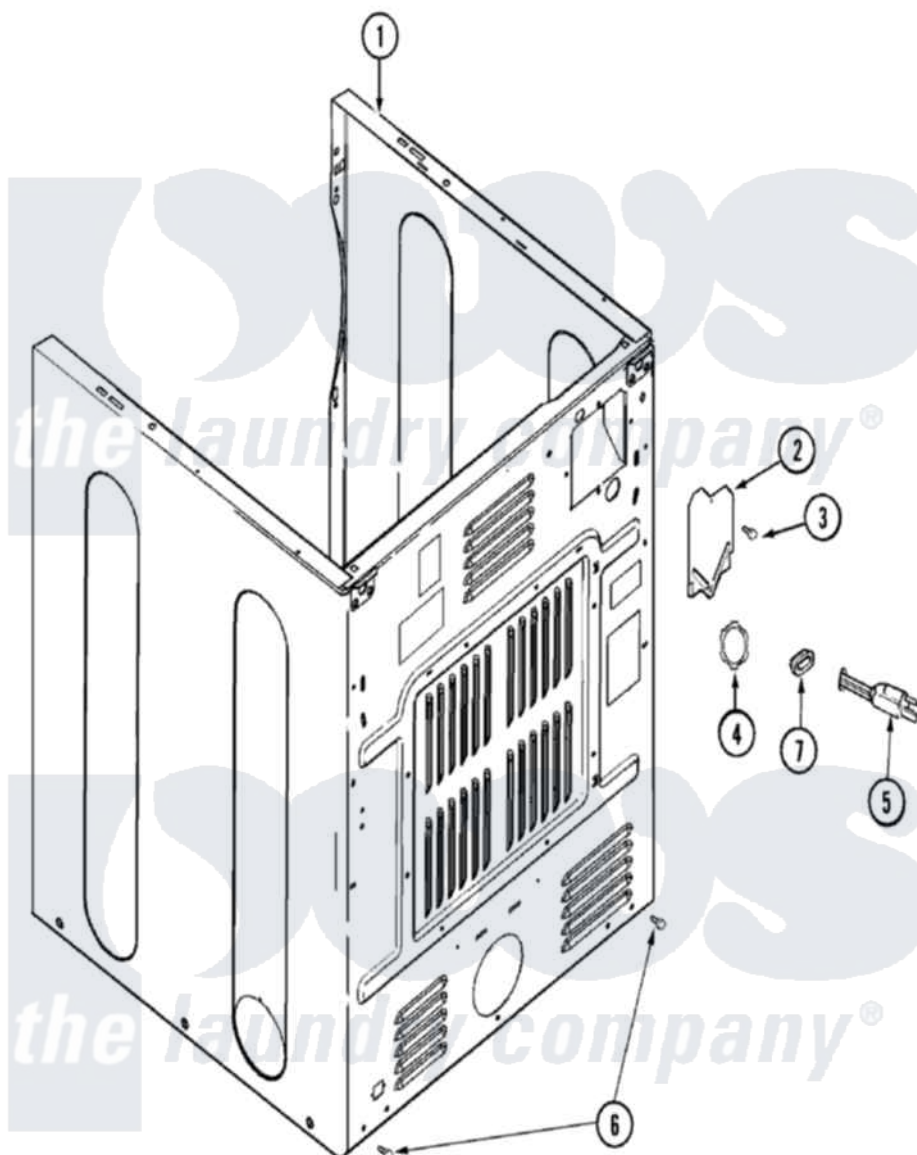

Maytag MDE3500AYW 02 - CABINET-REAR

Maytag Residential Maytag MDE3500AYW Dryer Parts Parts Diagram 02 - CABINET-REAR
 Click on the part number to view part

Item	Original Part Number	Replaced By	Status	Part Description
1	33002624			Cabinet, Assembly
"	33001897			Cabinet
"	22003643			CABINET ASSY. (WHT AS PK)
2	33001795			Cover, Terminal Block
3	22001995			Screw Note: Screw, Tumbler Front And Shroud
6	22001995			Screw Note: Screw, Tumbler Front And Shroud
7	33002053	211881		Grommet, Cord Part Not Used-Gas Models Only