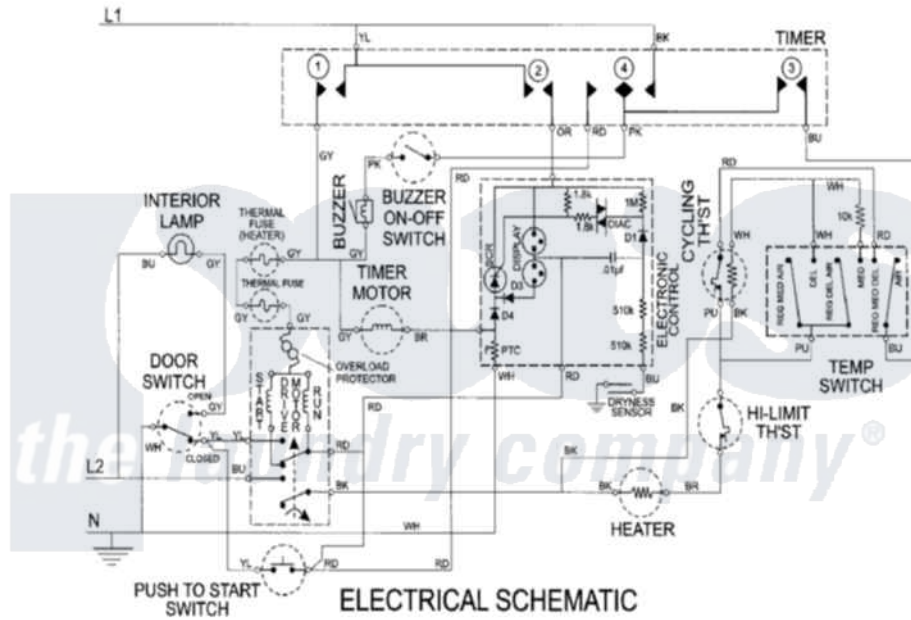

# Maytag MDE3500AYW 08 - WIRING INFORMATION

Maytag Residential Maytag MDE3500AYW Dryer Parts Parts Diagram 08 - WIRING INFORMATION  
 Click on the part number to view part

Item	Original Part Number	Replaced By	Status	Part Description
NI	15002951		Not Available	WIRING INFORMATION
"	15002679		Not Available	WIRING INFORMATION