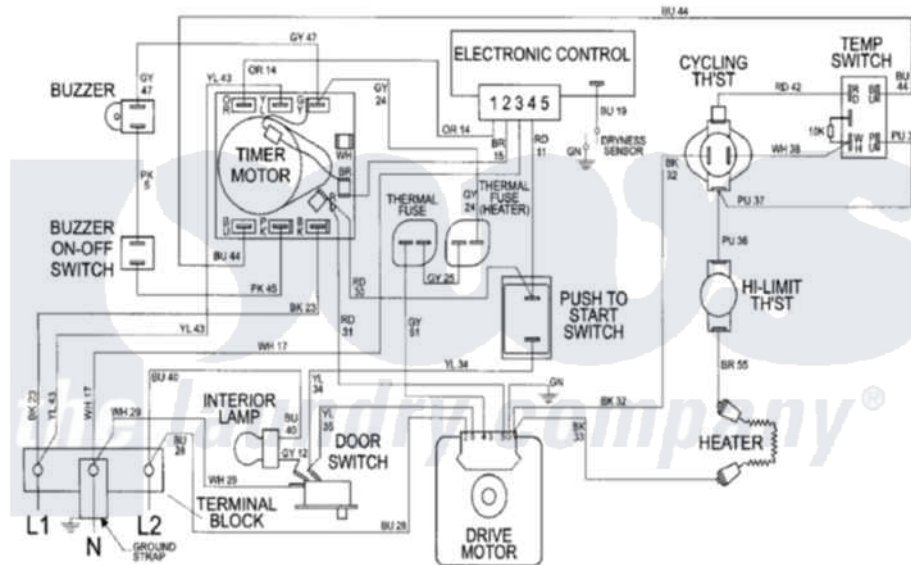

# Maytag MDE3500AYW 08 - WIRING INFORMATION

Maytag Residential Maytag MDE3500AYW Dryer Parts Parts Diagram 08 - WIRING INFORMATION  
 Click on the part number to view part

Item	Original Part Number	Replaced By	Status	Part Description
NI	15002951		Not Available	WIRING INFORMATION
"	15002679		Not Available	WIRING INFORMATION