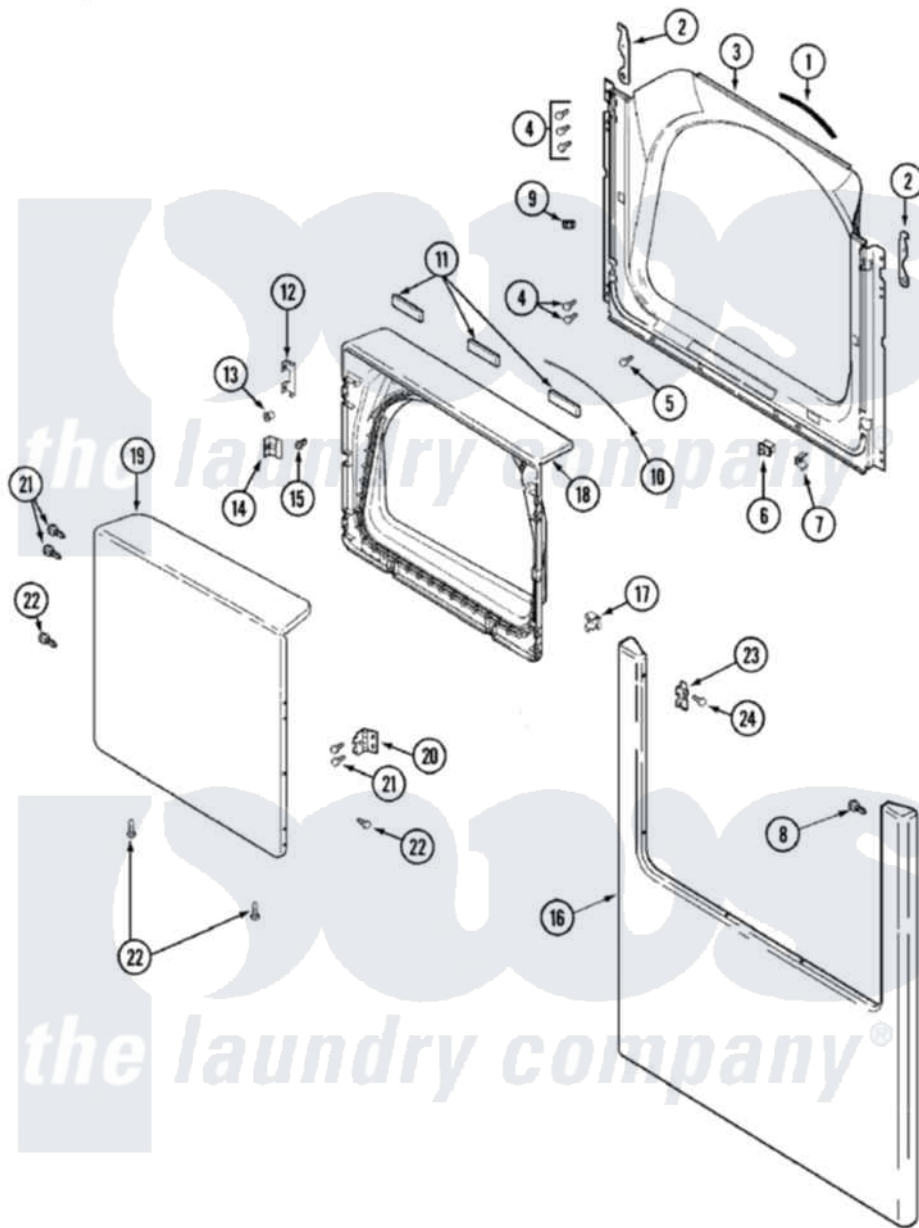

Maytag MDE3600AYQ 04 - DOOR

Maytag [Residential Maytag MDE3600AYQ Dryer Parts](#) Parts Diagram 04 - DOOR
 Click on the part number to view part

Item	Original Part Number	Replaced By	Status	Part Description
1	33001767			Seal, Shroud
2	33002597			Hook, Security
3	33002436		Not Available	SHROUD, (BSQ)
4	22001995			Screw Note: Screw, Tumbler Front And Shroud
5	33001768			Screw, Shroud Note: Screw, Shroud And Outlet Duct
6	33001508	W10169313		Switch-Dor
7	33001760			Bracket, Hinge
8	22002243			Screw, Front Panel And Hinge
"	22002244			Clip, Grounding
9	33001791	306436		Door Latch Kit--W
"	Y304578	LA-1003		Door Catch Kit
10	33002094			Seal, Door
11	33001268		Not Available	PAD, DOOR
12	22002038			Clip, Door
13	33001771			Bushing, Inner Door

14	33001793		Bracket, Strike
15	33001761		Strike, Door
16	213280	204439	Screw And Fstner Assembly
"	33002368		Panel, Front
"	22002239		Clip, Front Panel
17	33001763		Plug, Inner Door
18	33002351		Screw
"	33002439	Not Available	DOOR, INNER (BSQ)
19	33002371		Door, Outer
20	33001759		Hinge, Door
21	22002062	98006631	Screw
22	33002351		Screw
23	33002349		Cover, Hinge Hole
24	33001846		Screw, Hinge Hole Cover