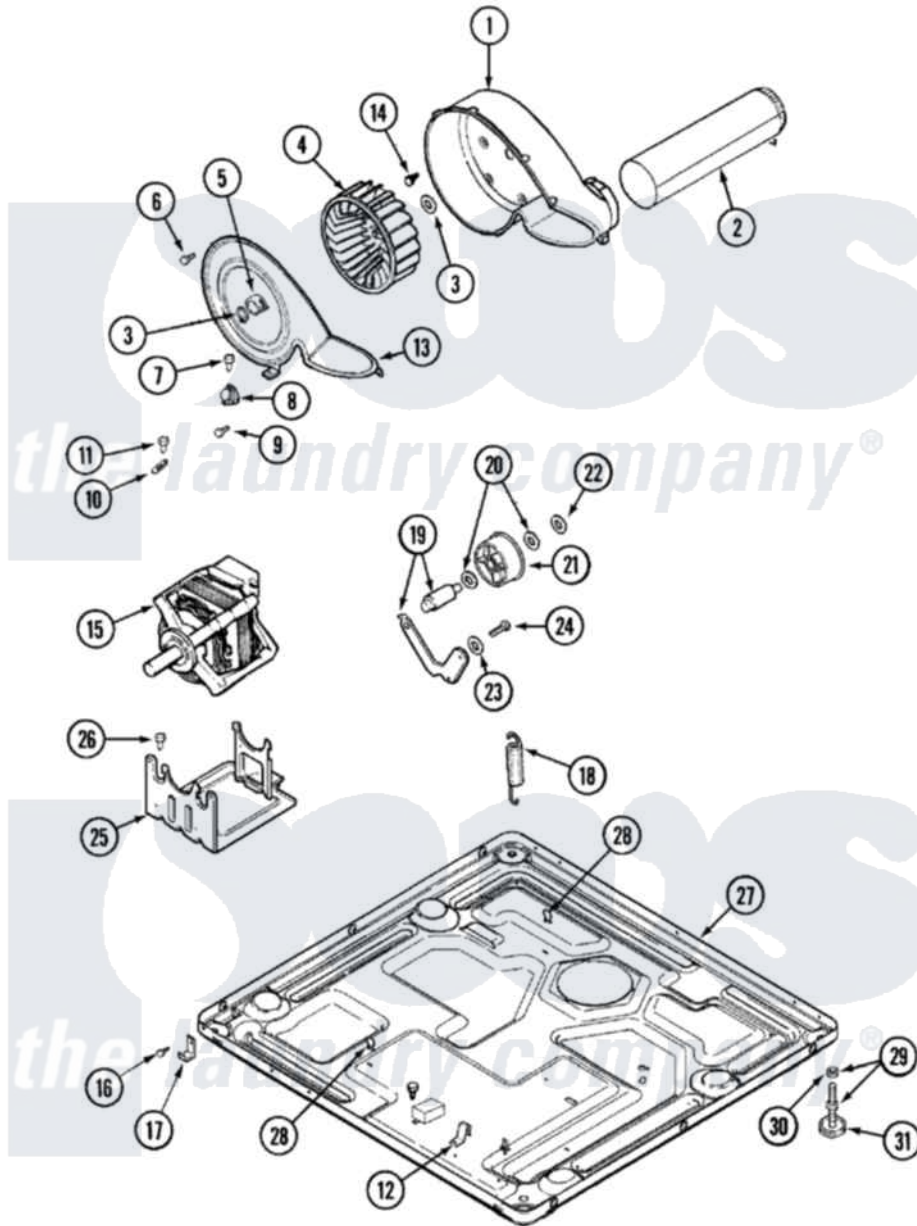

Maytag MDE3600AYQ 06 - MOTOR DRIVE

Maytag [Residential Maytag MDE3600AYQ Dryer Parts](#) Parts Diagram 06 - MOTOR DRIVE
 Click on the part number to view part

Item	Original Part Number	Replaced By	Status	Part Description
1	33001789			Housing, Blower
2	22001995			Screw Note: Screw, Tumbler Front And Shroud
"	33001800			Duct Assembly, Exhaust
3	410233	9703438		Ring-Retrn
4	33002797			Wheel, Blower
"	33001790			Wheel, Blower
5	312967			Clamp, Blower Housing
6	33001855	33002917		Screw, No.10-16
7	Y313561			Screw----NA
8	306911			Thermostat, Multi-Temp
9	22002925	3370225		Screw
10	33001762			Fuse, Thermal
11	314848	W10116760		Screw
12	22002244			Clip, Grounding
13	33001873			Cover, Blower Housing----NA
14	Y310632	1163839		Screw

15	33002478		Motor
"	33002795		Motor, Drive 60Hz
16	Y310632	1163839	Screw
17	22002239		Clip, Front Panel
18	33002157		Grommet
"	33002460	33002459	Assembly, Spring And Plug
"	33002461		Plug For Spring
19	33001840	6-3705180	Idler Arm
20	Y312527		Washer, Idler Shaft
21	33001783	6-3700340	Bearing- I
22	312958	354987	Ring, Retaining
23	315772		Sleeve, Idler Arm
24	Y014874		Screw, Idler Arm And Sleeve
25	Y313561		Screw---NA
"	33002466	33002817	Motor Support, Offset
26	Y313561		Screw---NA
27	33002465	Not Available	BASE, (LWR)---NA
28	410490		Spring, Retainer Wire Harness
29	Y305086		Adjustable Leg And Nut
30	Y052740	62739	Nut, Lock
31	Y314137		Foot, Rubber