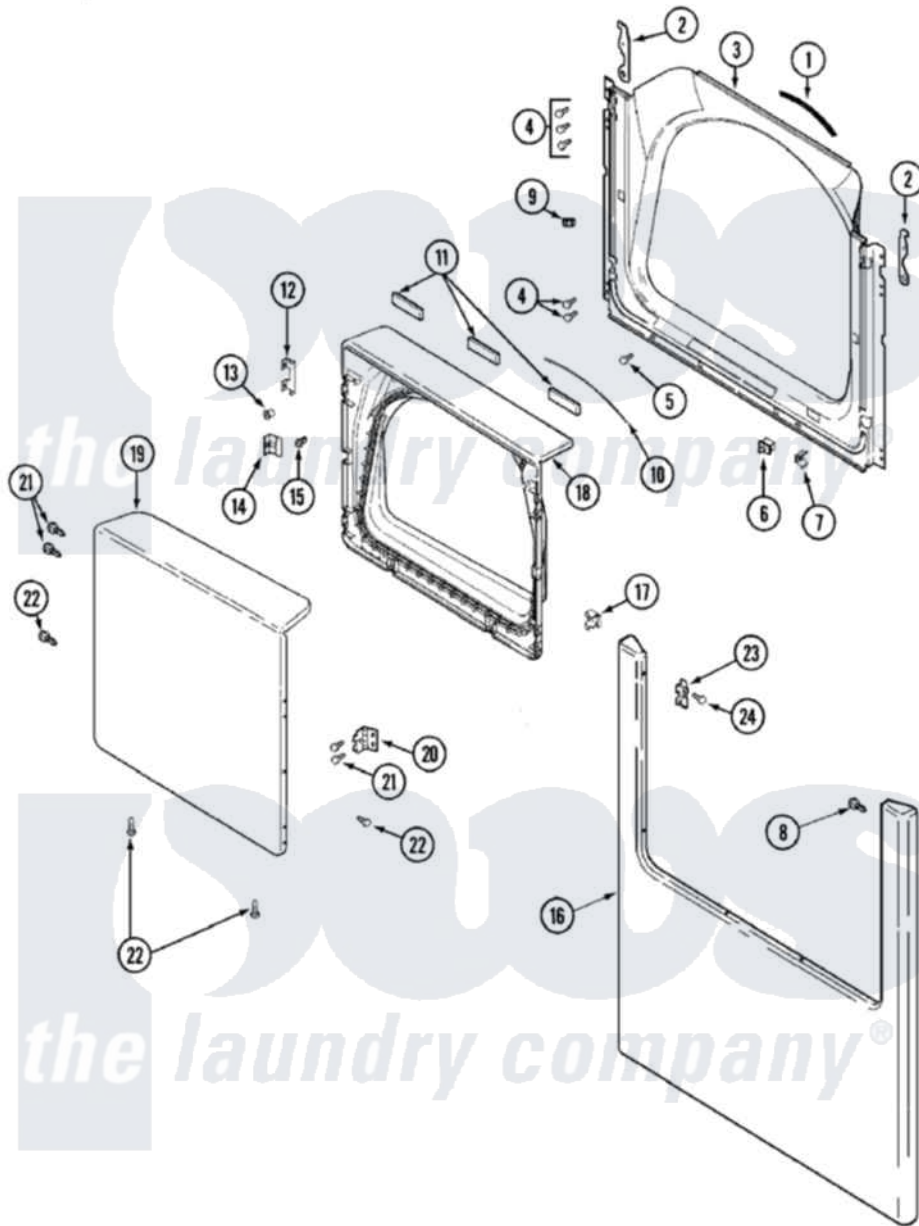

Maytag MDE3600AYW 04 - DOOR

Maytag [Residential Maytag MDE3600AYW Dryer Parts](#) Parts Diagram 04 - DOOR
 Click on the part number to view part

Item	Original Part Number	Replaced By	Status	Part Description
1	33001767			Seal, Shroud
2	33002597			Hook, Security
3	33001900			Shroud
4	22001995			Screw Note: Screw, Tumbler Front And Shroud
5	33001768			Screw, Shroud Note: Screw, Shroud And Outlet Duct
6	33001508	W10169313		Switch-Dor
7	33001760			Bracket, Hinge
8	22002243			Screw, Front Panel And Hinge
"	22002244			Clip, Grounding
9	33001791	306436		Door Latch Kit--W
"	Y304578	LA-1003		Door Catch Kit
10	33002094			Seal, Door
11	33001268		Not Available	PAD, DOOR
12	22002038			Clip, Door
13	33001771			Bushing, Inner Door

14	33001793		Bracket, Strike
15	33001761		Strike, Door
16	213280	204439	Screw And Fstner Assembly
"	22002239		Clip, Front Panel
"	33001901		Panel, Front
17	33001763		Plug, Inner Door
18	33001899		Door, Inner
"	22002063		Screw No.8-18AB Wafer Head
19	33001904		Door, Outer
20	33001759		Hinge, Door
21	22002062	98006631	Screw
22	22002063		Screw No.8-18AB Wafer Head
23	33001764		Cover, Hinge Hole
24	33001846		Screw, Hinge Hole Cover