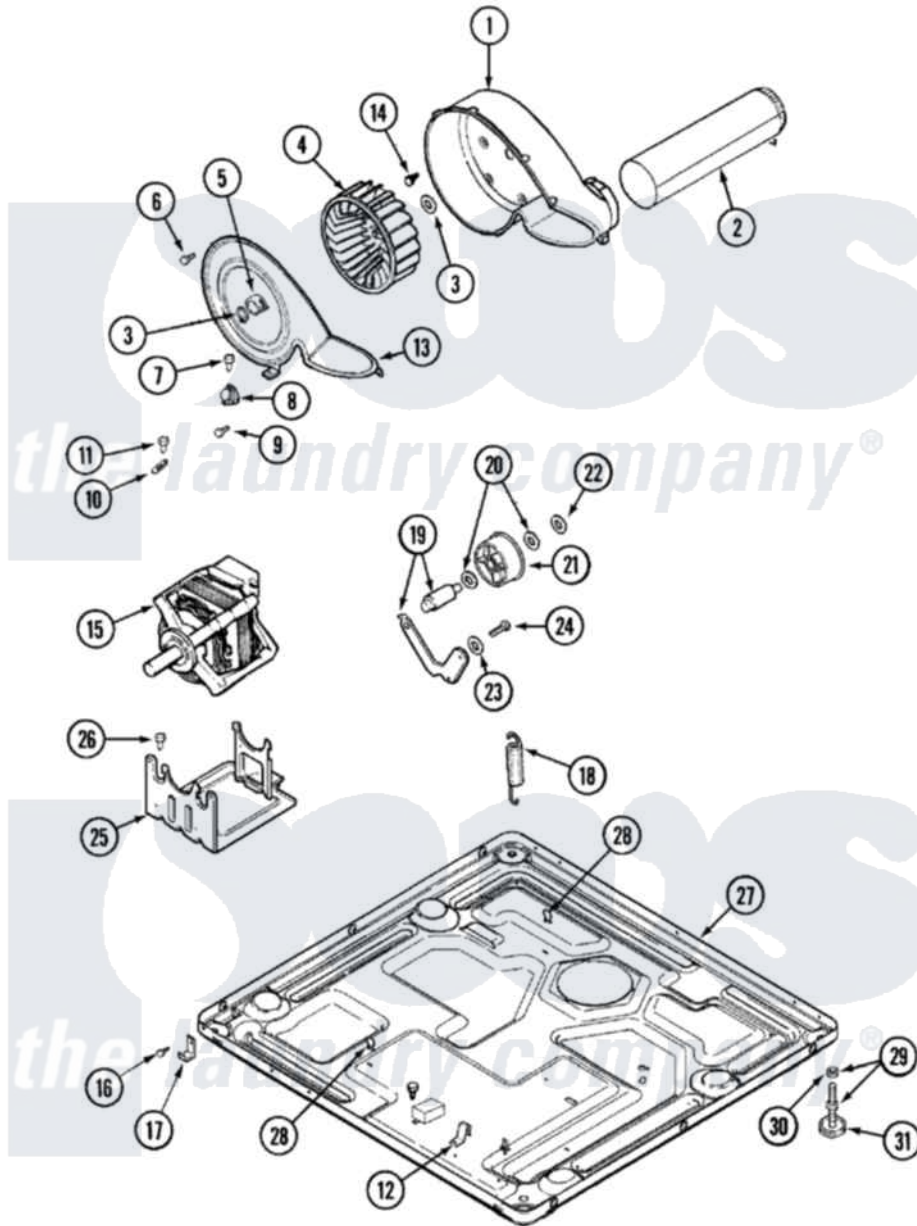

Maytag MDE3600AYW 06 - MOTOR DRIVE

Maytag [Residential Maytag MDE3600AYW Dryer Parts](#) Parts Diagram 06 - MOTOR DRIVE
 Click on the part number to view part

Item	Original Part Number	Replaced By	Status	Part Description
1	33001789			Housing, Blower
2	22001995			Screw Note: Screw, Tumbler Front And Shroud
"	33001800			Duct Assembly, Exhaust
3	410233	9703438		Ring-Retrn
4	33002797			Wheel, Blower
"	33001790			Wheel, Blower
5	312967			Clamp, Blower Housing
6	33001855	33002917		Screw, No.10-16
7	Y313561			Screw----NA
8	306911			Thermostat, Multi-Temp
9	22002925	3370225		Screw
10	33001762			Fuse, Thermal
11	314848	W10116760		Screw
12	22002244			Clip, Grounding
13	33001873			Cover, Blower Housing----NA
14	Y310632	1163839		Screw

15	33002478		Motor
"	33002795		Motor, Drive 60Hz
16	Y310632	1163839	Screw
17	22002239		Clip, Front Panel
18	33002157		Grommet
"	33002460	33002459	Assembly, Spring And Plug
"	33002461		Plug For Spring
19	33001840	6-3705180	Idler Arm
20	Y312527		Washer, Idler Shaft
21	33001783	6-3700340	Bearing- I
22	312958	354987	Ring, Retaining
23	315772		Sleeve, Idler Arm
24	Y014874		Screw, Idler Arm And Sleeve
25	Y313561		Screw---NA
"	33002466	33002817	Motor Support, Offset
26	Y313561		Screw---NA
27	33002465	Not Available	BASE, (LWR)---NA
28	410490		Spring, Retainer Wire Harness
29	Y305086		Adjustable Leg And Nut
30	Y052740	62739	Nut, Lock
31	Y314137		Foot, Rubber